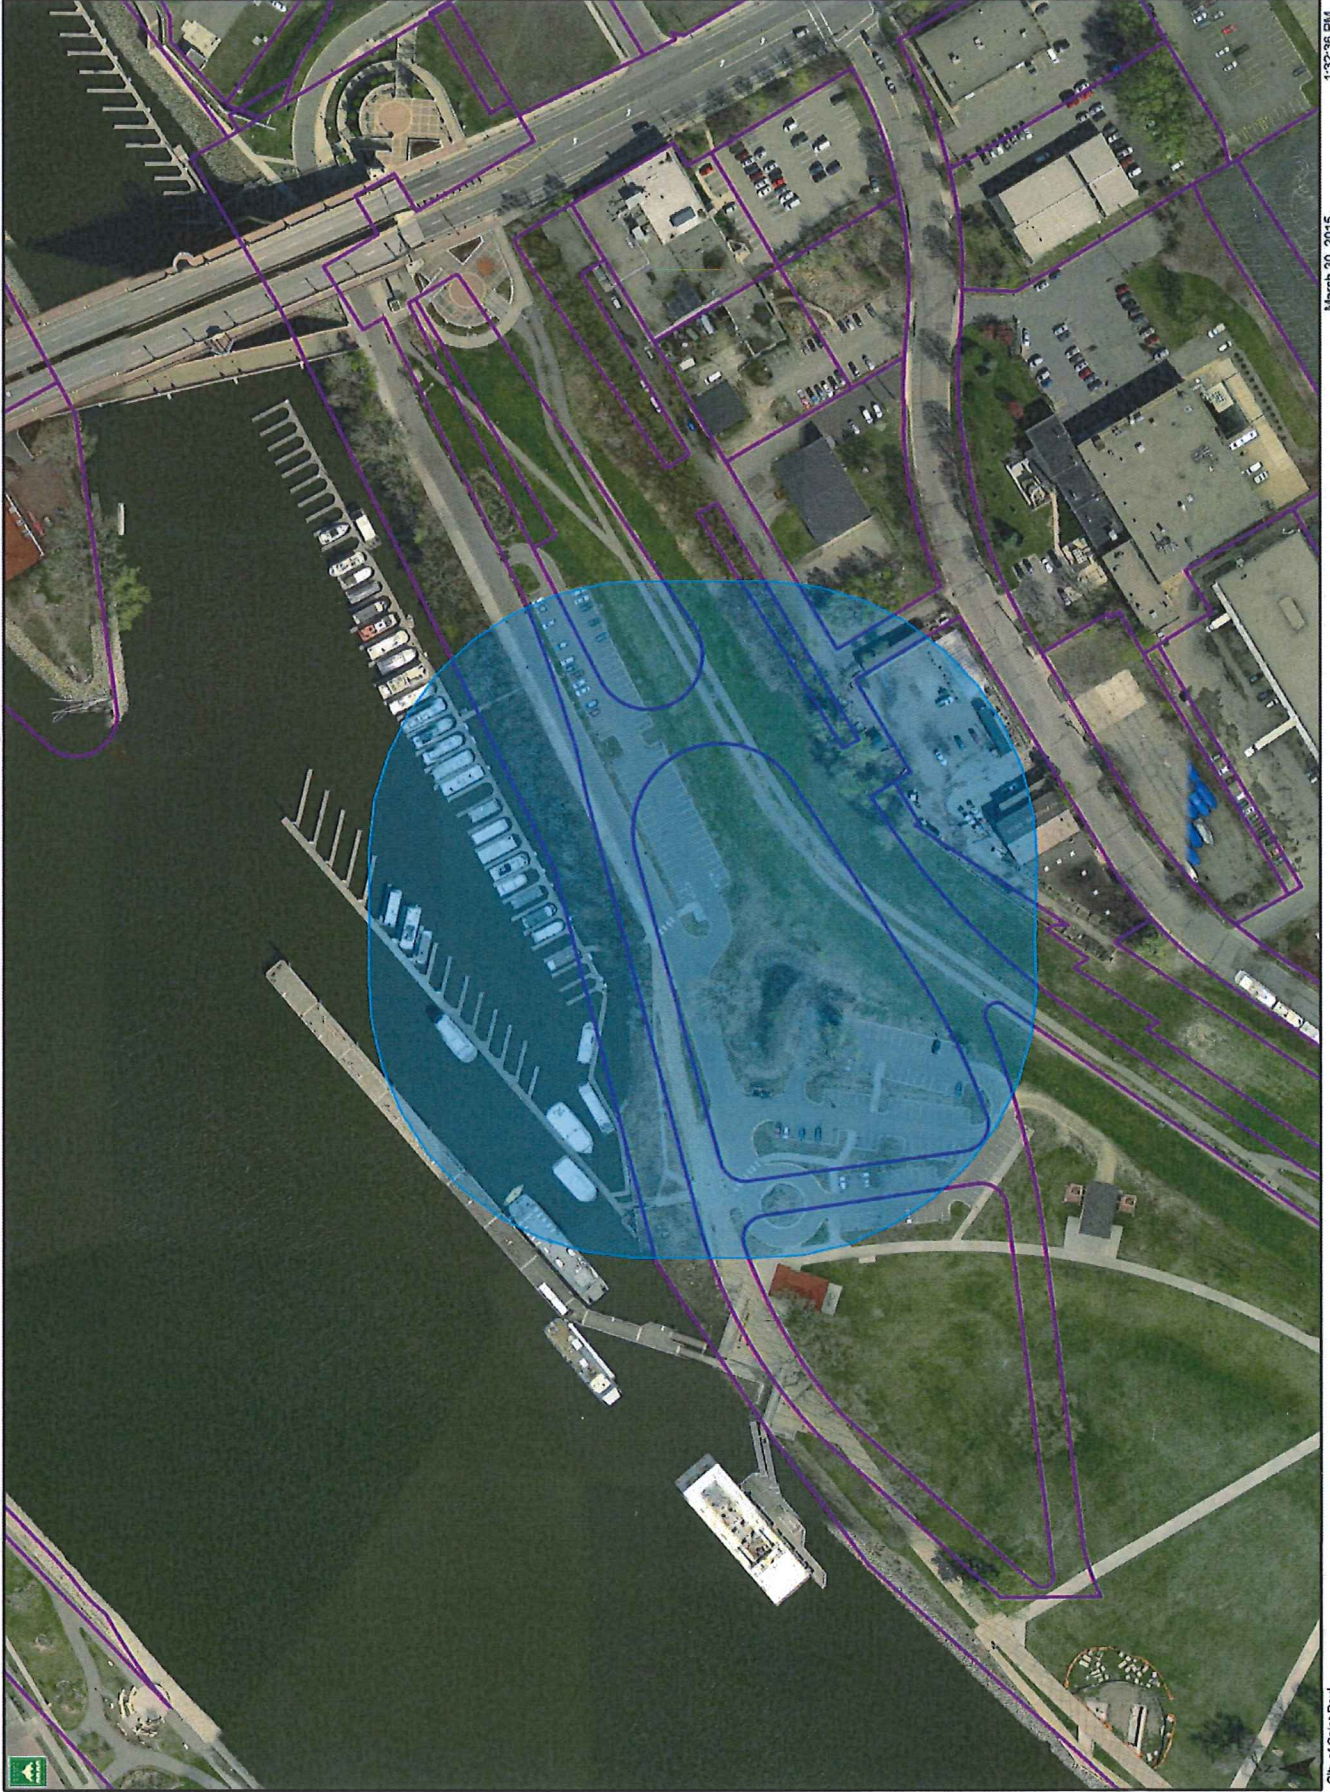

Chocohlic 5k/10k map 1

March 30, 2015 1:32:36 PM

City of Saint Paul

Chocohlic 5k/10k map 2

1:39:11 PM

March 30, 2015

City of Saint Paul