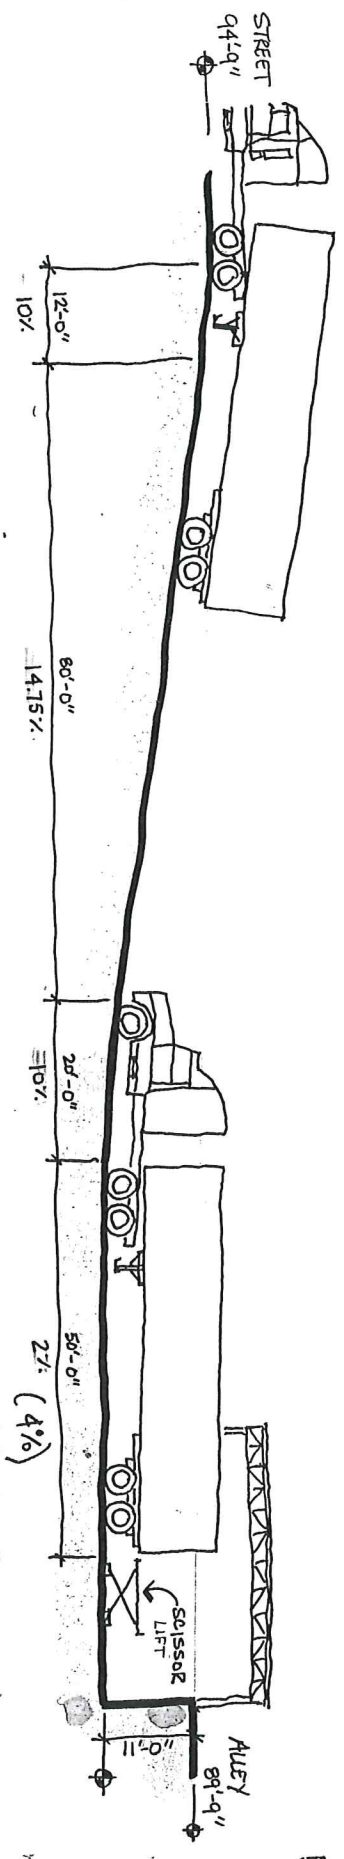

12-016263

29 February 2008

ESC
elness swenson graham architects inc.

COSETTA RESTAURANT
St. Paul, Minnesota

7th Street Elevation

CHESTNUT STREET

5/12/08

WEST 7TH STREET

12-046263

SECTION 1/6" = 1'-0"

PLAN 1/6" = 1'-0"

5/6/03

12-09-02-03

2-016263

12-0416263

18-046263