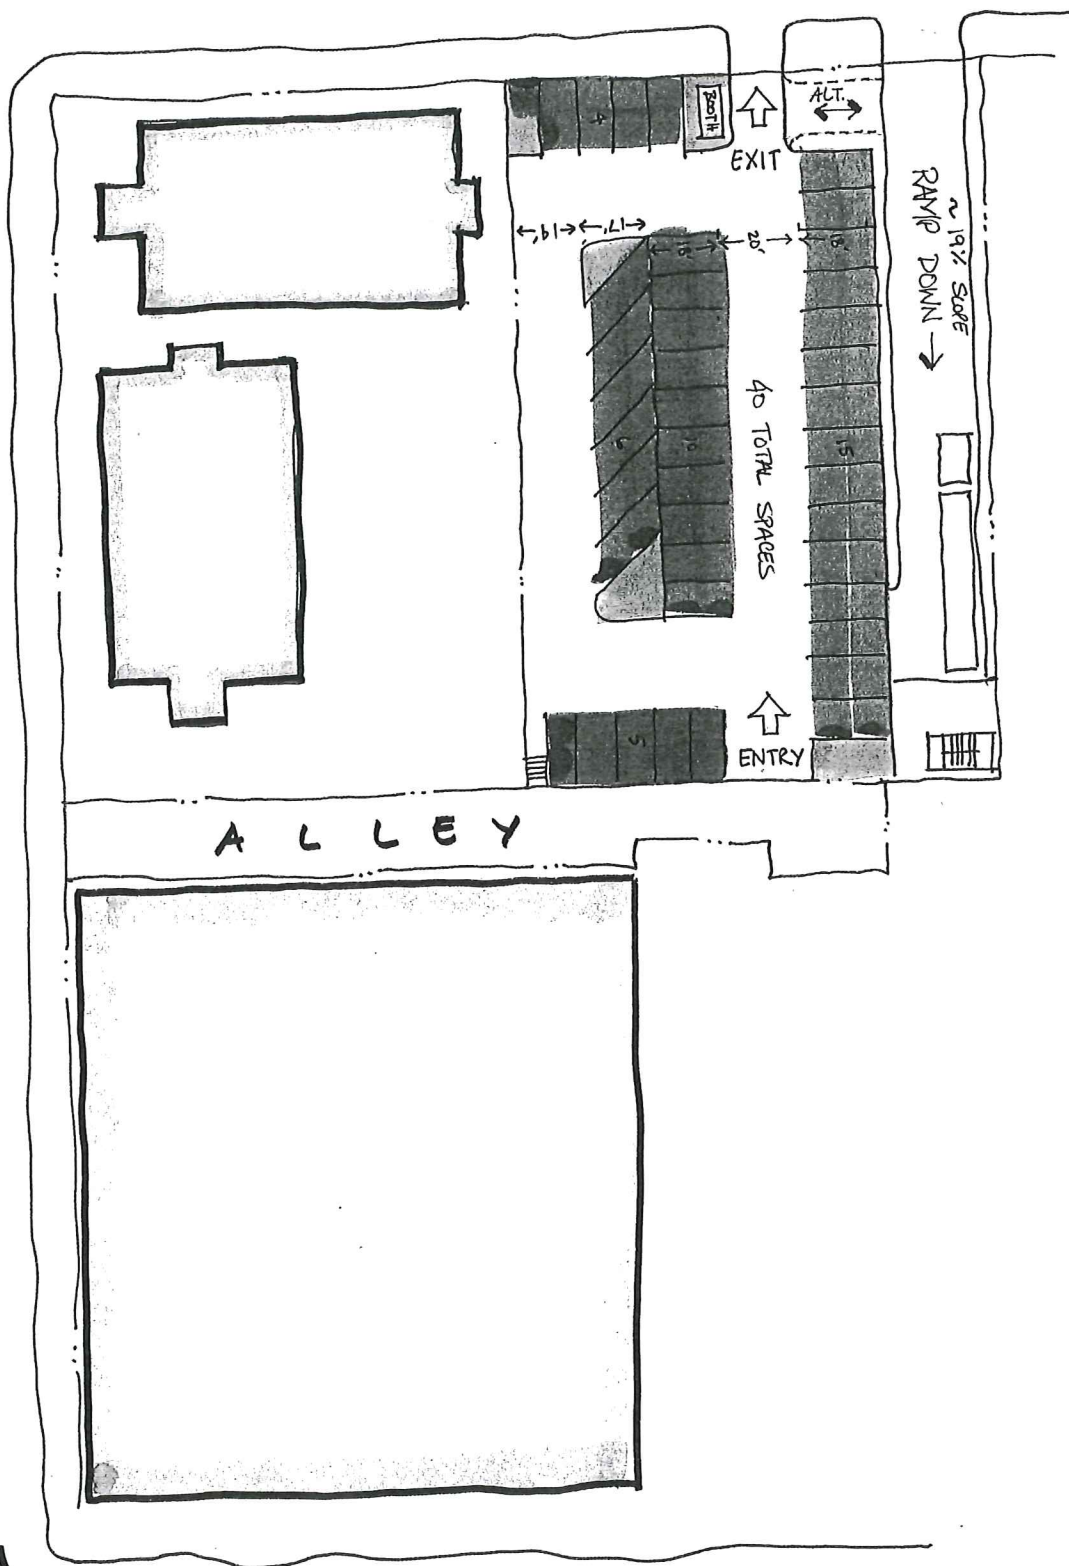

12-016263

29 February 2008

ESC
elness swenson graham architects inc.

COSETTA RESTAURANT
St. Paul, Minnesota

7th Street Elevation

CHESTNUT STREET

5/12/08

WEST 7TH STREET

12-046263

SECTION 1/6" = 1'-0"

PLAN 1/6" = 1'-0"

5/6/03

12-09-02-03

2-016263

12-0416263

18-046263