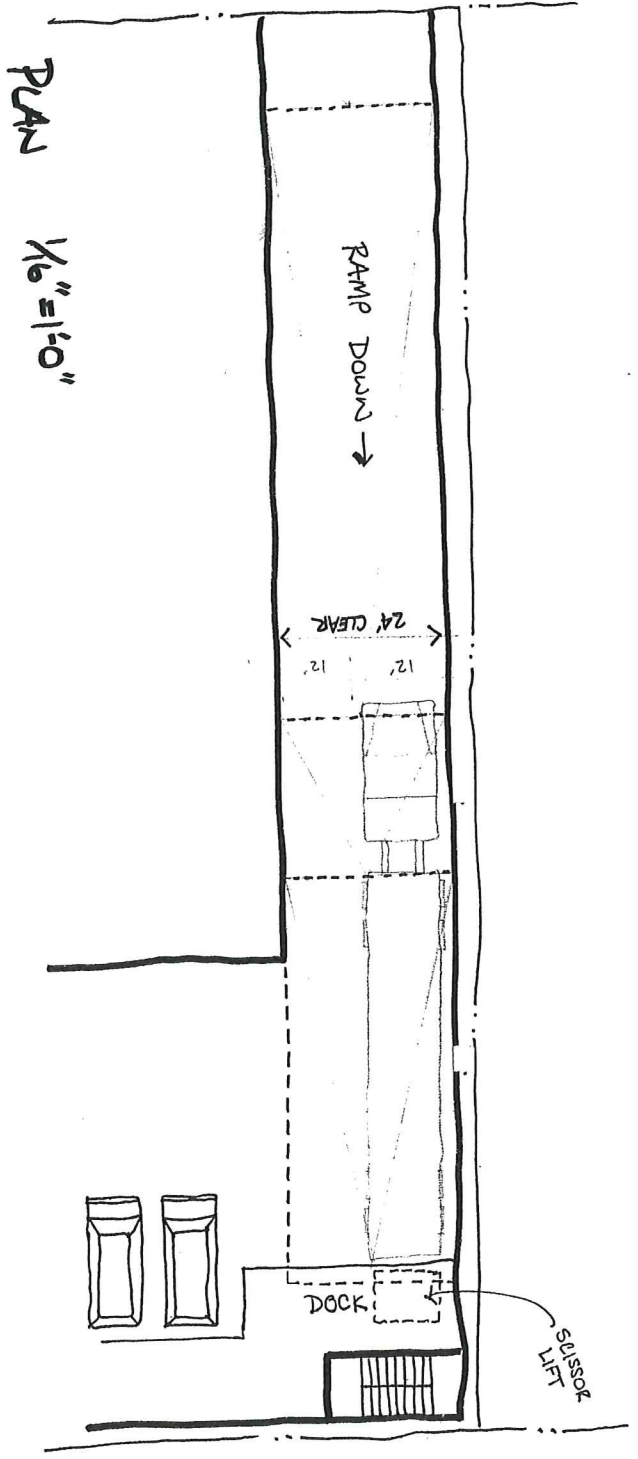

12-016263

29 February 2008

ESC
elness swenson graham architects inc.

COSETTA RESTAURANT
St. Paul, Minnesota

7th Street Elevation

CHESTNUT STREET

5/12/08

WEST 7TH STREET

12-046263

SECTION 1/6" = 1'-0"

PLAN 1/6" = 1'-0"

5/6/03

12-09-02-03

2-016263

12-0416263

18-046263