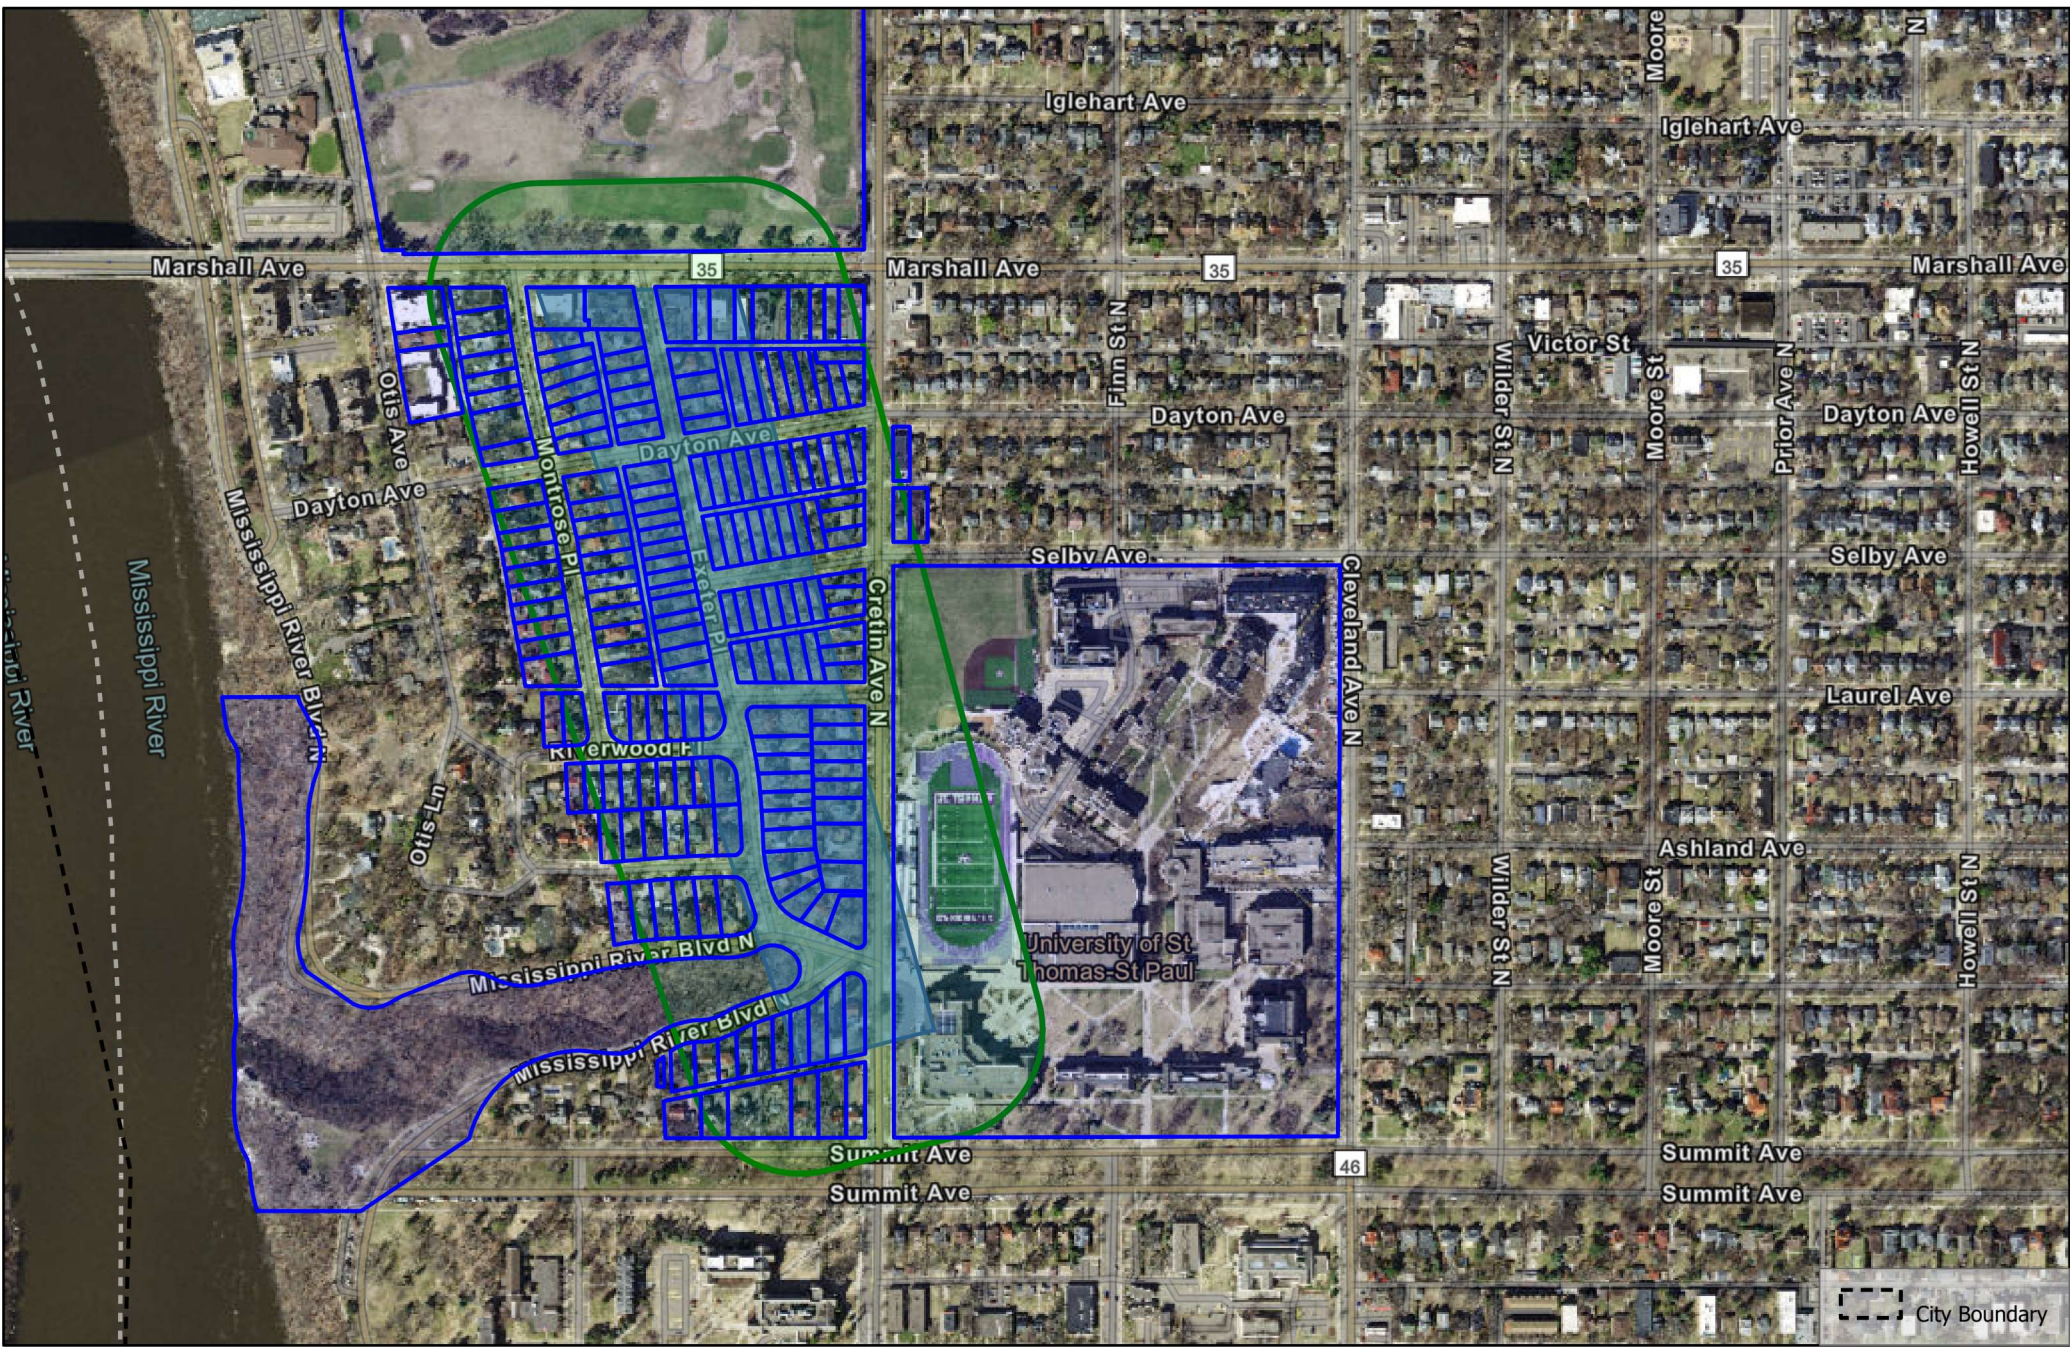

2022 Medtronic Twin Cities Marathon Weekend Map

Esri Community Maps Contributors, City of Minneapolis, County of Ramsey, Metropolitan Council, MetroGIS, Three Rivers Park District, © OpenStreetMap, Microsoft, Esri, HERE, Garmin, SafeGraph,

The Geographic Information System (GIS) Data to which this notice is attached are made available pursuant to the Minnesota Government Data Practices Act (Minnesota Statutes Chapter 13). The GIS Data are provided to you "AS IS" and without any warranty as to their performance, merchantability, or fitness for any particular purpose. The GIS Data were developed by the City of Saint Paul for its own internal business purposes. The City of Saint Paul does not represent or warrant that the GIS Data or the data documentation are error-free, complete, current, or accurate. You are responsible for any consequences resulting from your use of the GIS Data or your reliance on the GIS Data. You should consult the data documentation for this particular GIS Data to determine the limitations of the GIS Data and the precision with which the GIS Data may depict distance, direction, location, or other geographic features. If you transmit or provide the GIS Data (or any portion of it) to another user, the GIS Data must include a copy of this disclaimer.