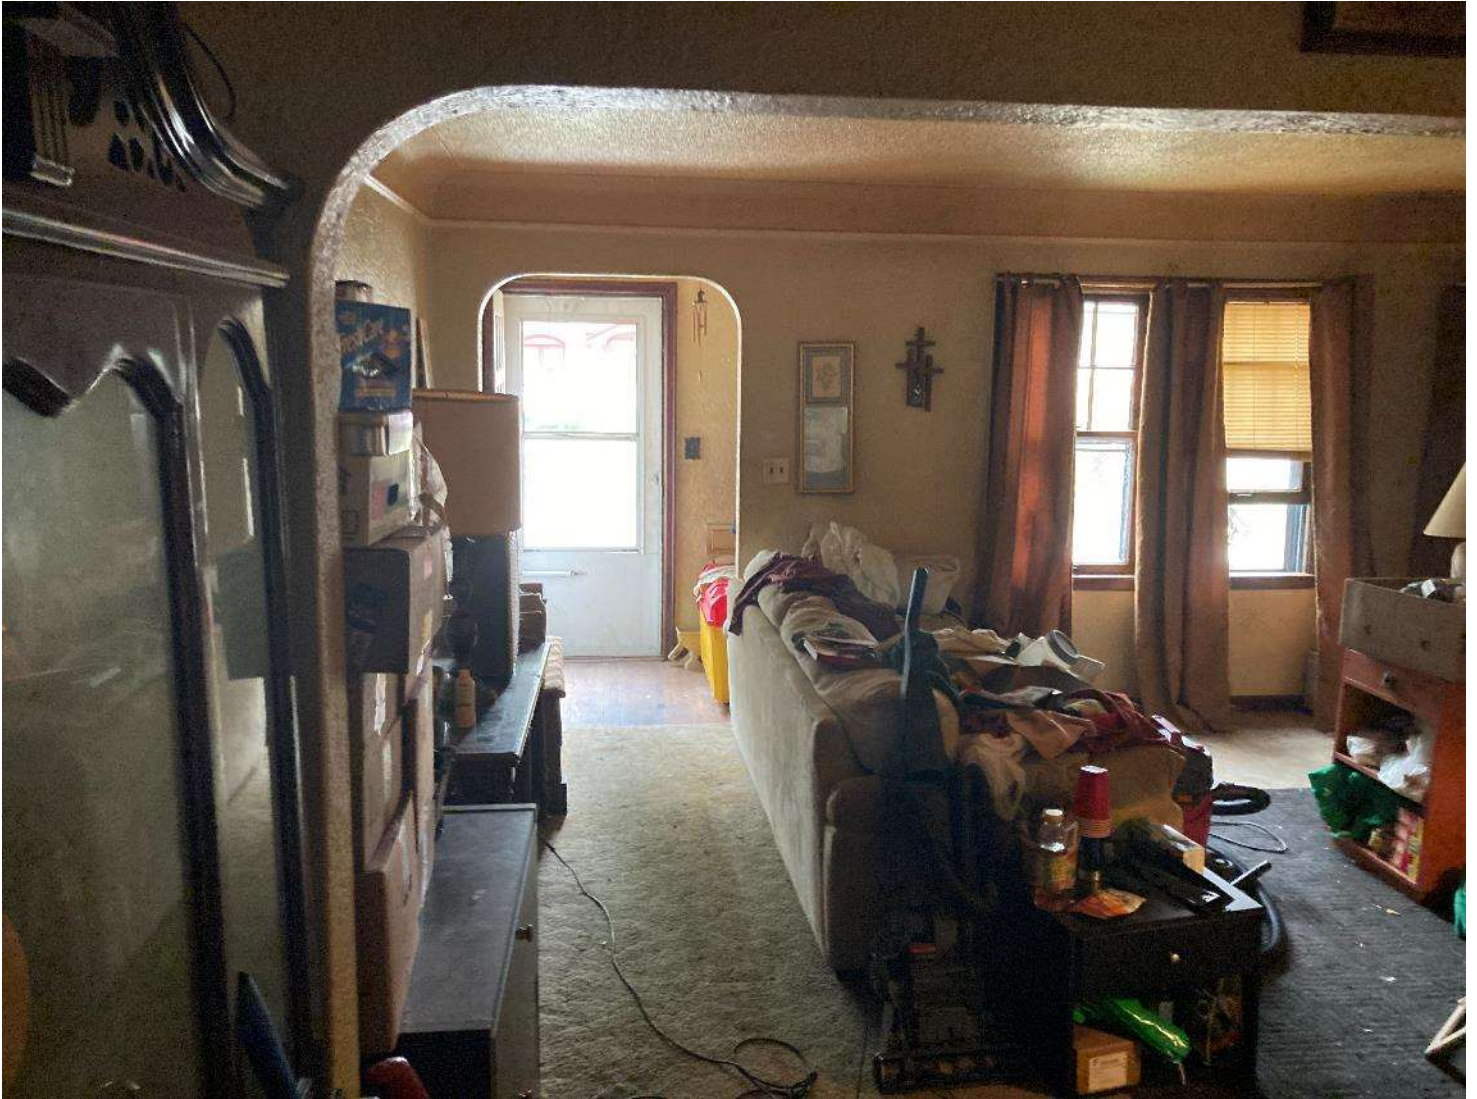

Date: July 30, 2021
File #: 17 - 216059
Folder Name: 1132 MARYLAND AVE E
PIN: 282922120012