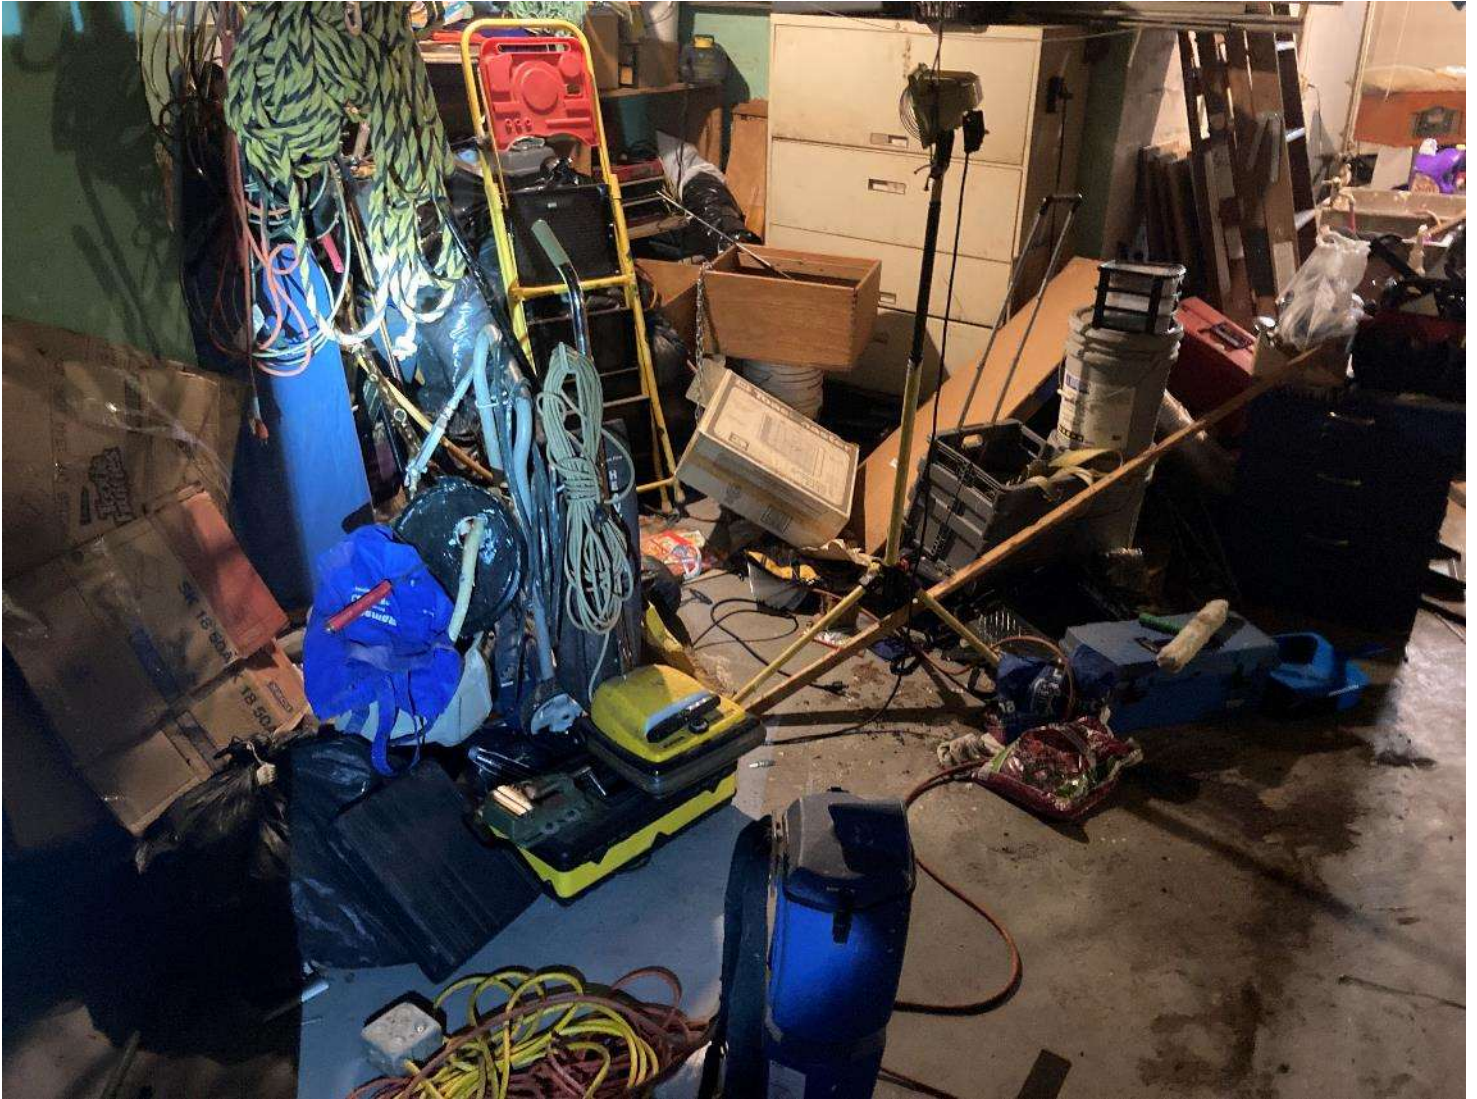

Date: July 30, 2021
File #: 17 - 216059
Folder Name: 1132 MARYLAND AVE E
PIN: 282922120012