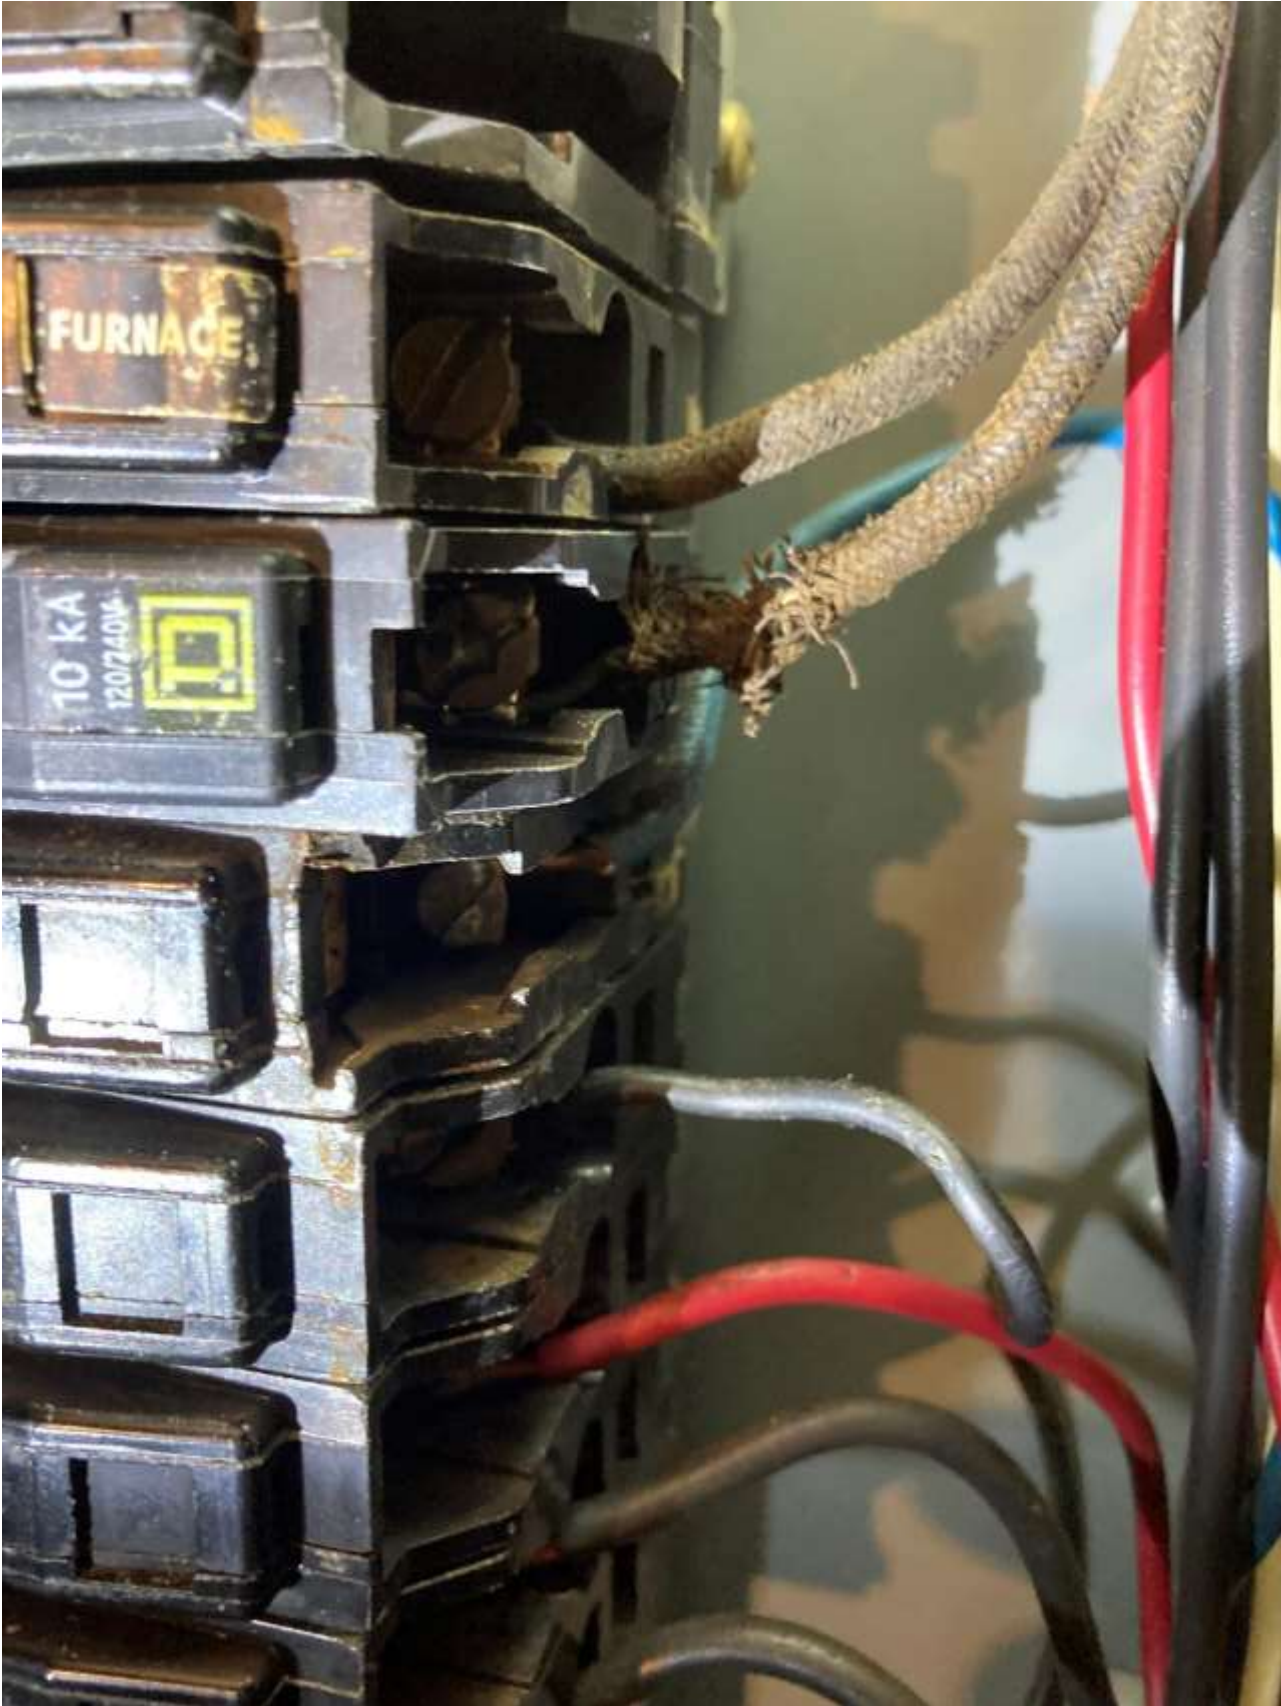

Date: July 30, 2021
File #: 17 - 216059
Folder Name: 1132 MARYLAND AVE E
PIN: 282922120012