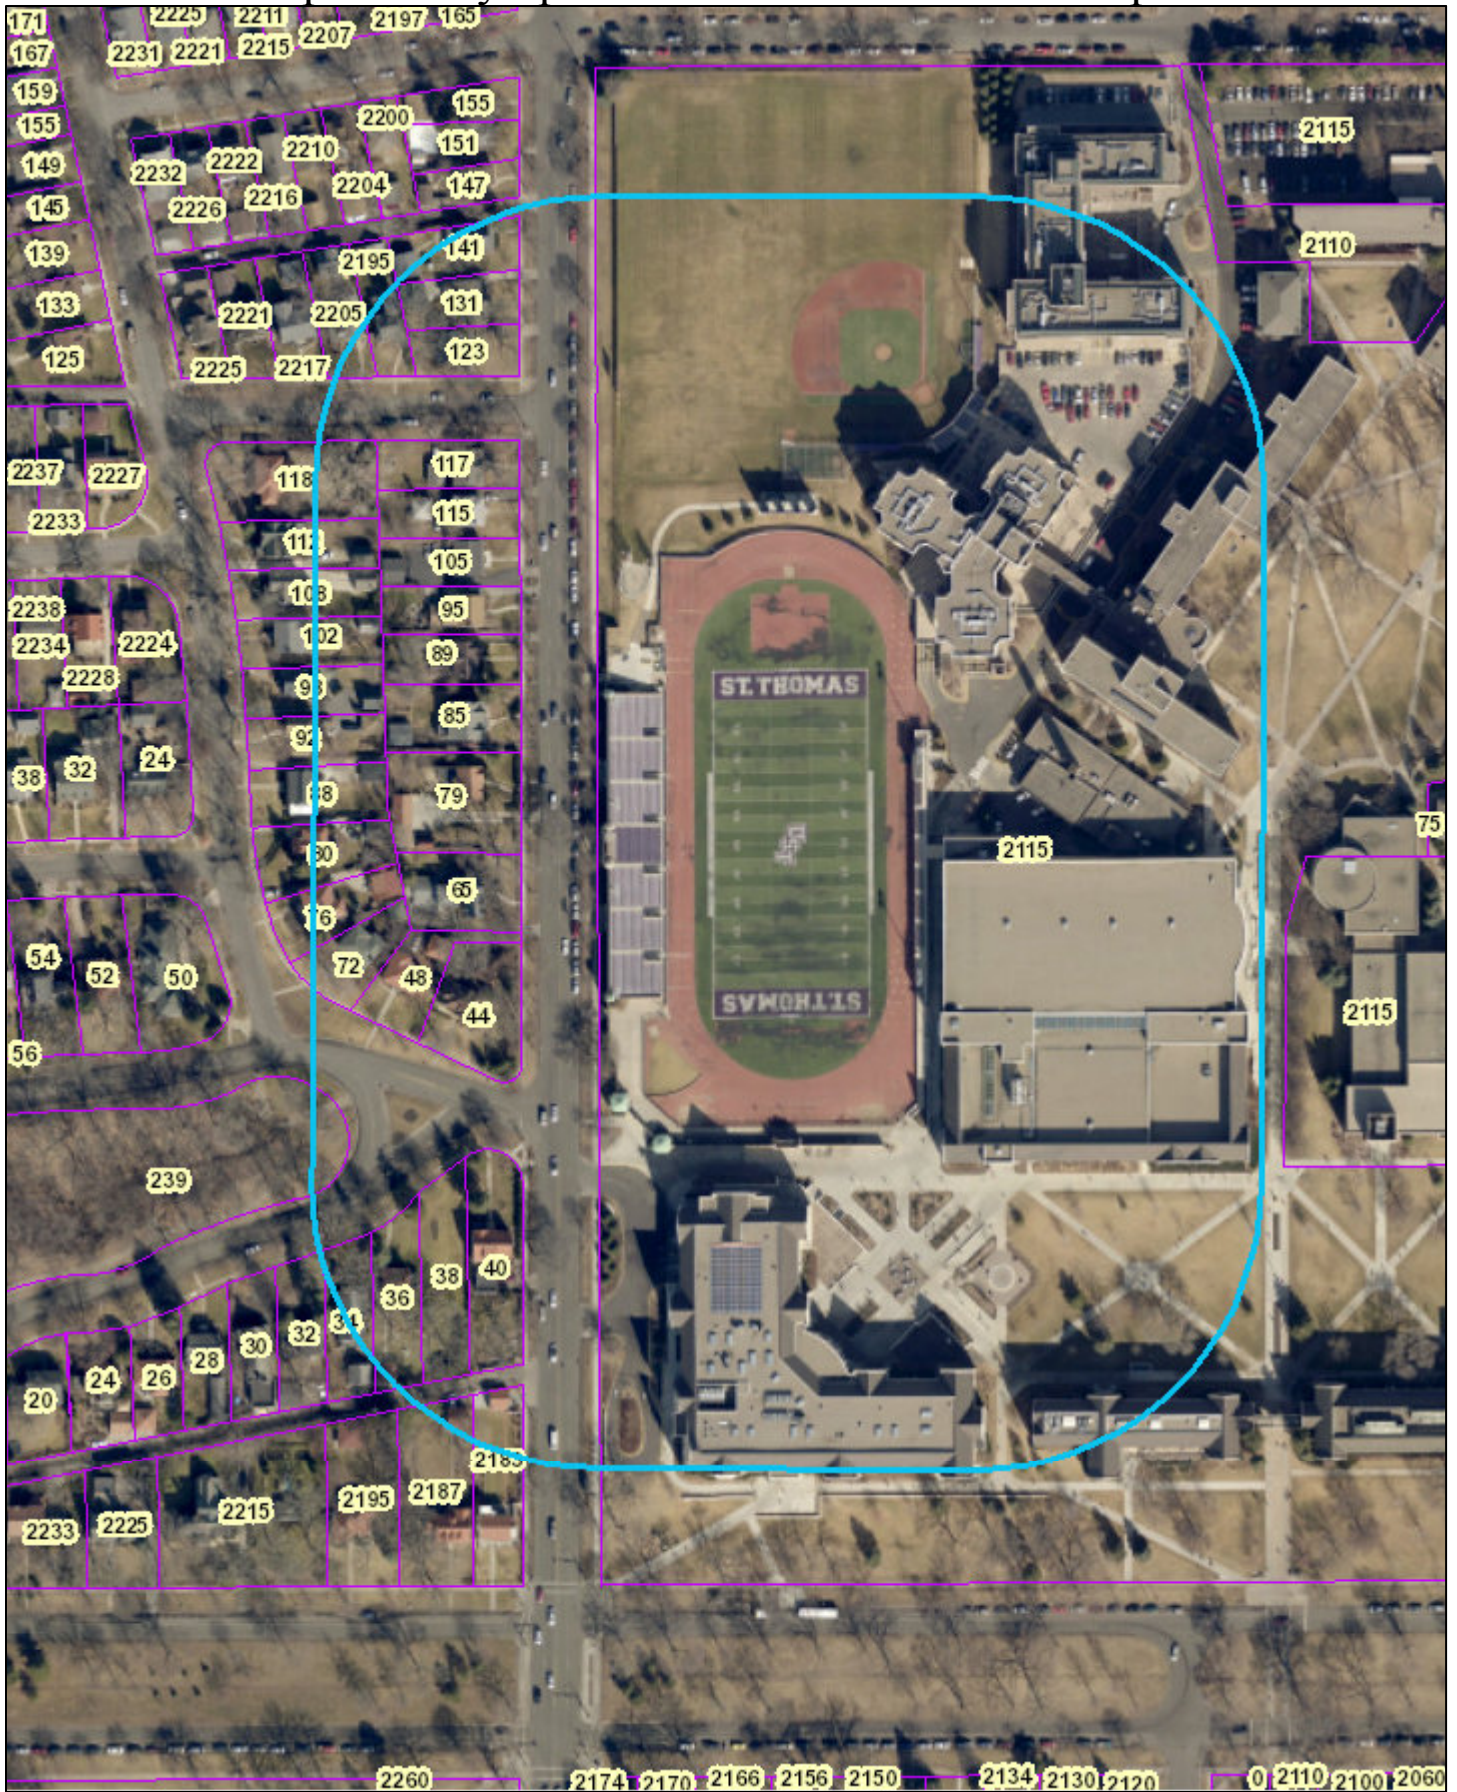

Special Olympics MN - Summer Games Map

0.00 0.02
Miles

Date: 3/26/2019 Time: 11:32:04 AM

Service Layer Credits: City of Saint Paul - Public Works

The City of Saint Paul Office of Technology cannot accept any responsibility for errors, omissions, or positional inaccuracy in this map.