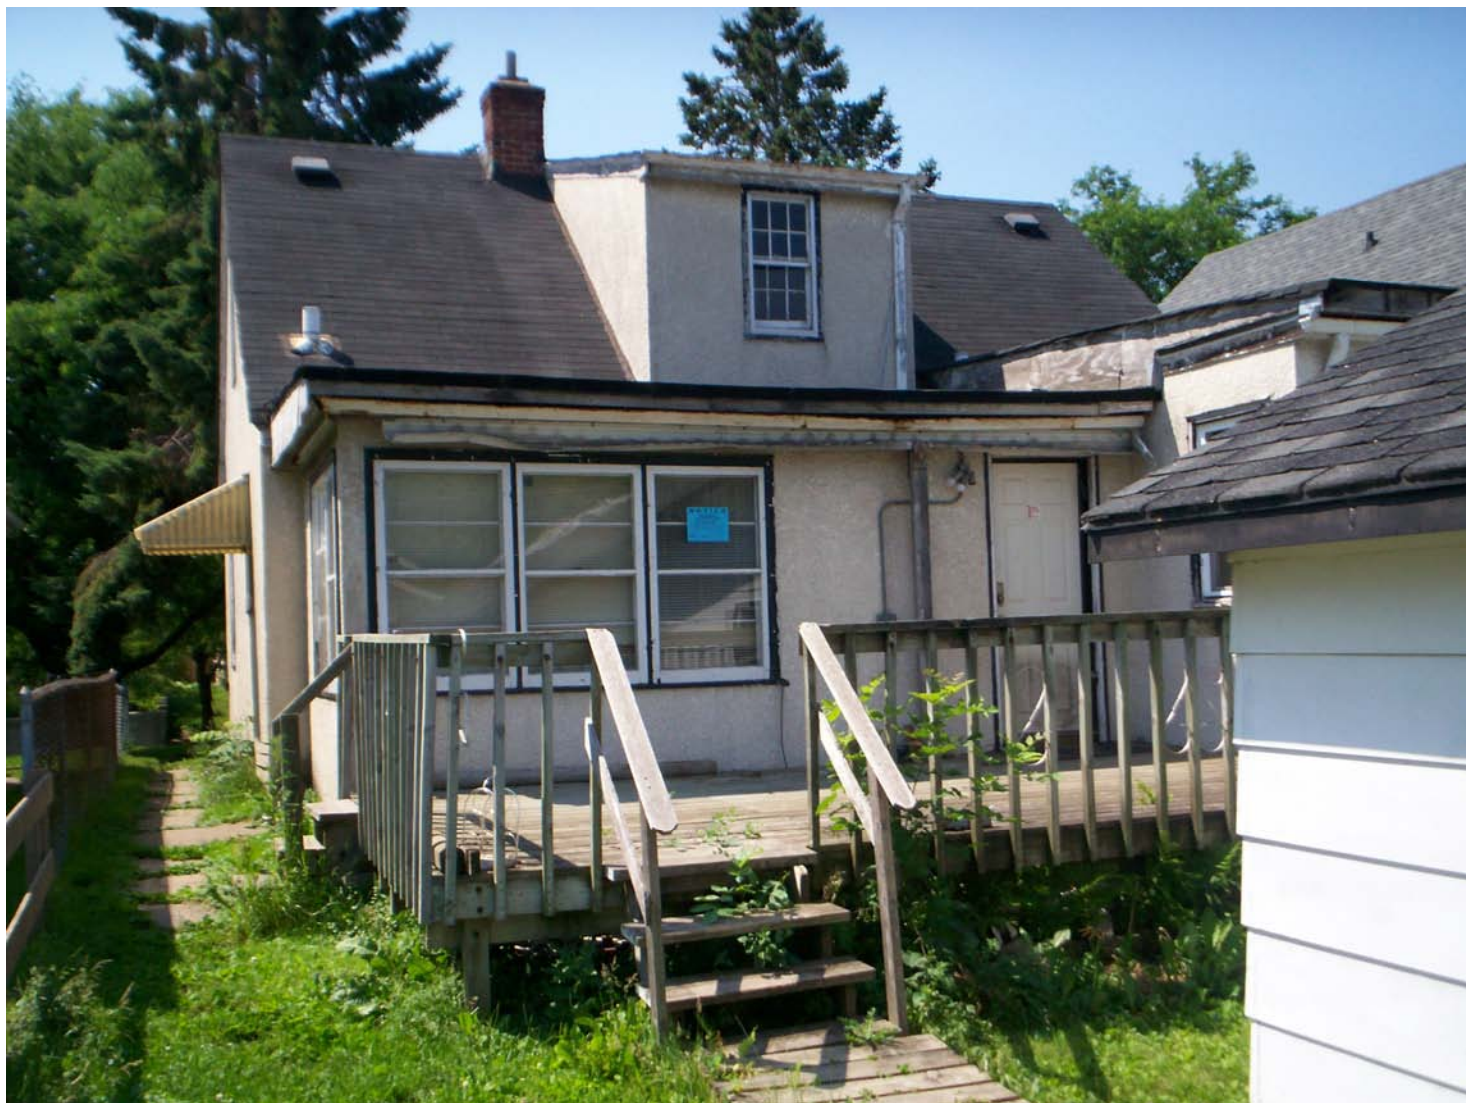

Date: July 01, 2011
File #: 11 - 246322
Folder Name: 685 ORANGE AVE E
PIN: 202922430158

HP District:
Property Name:
Survey Info: