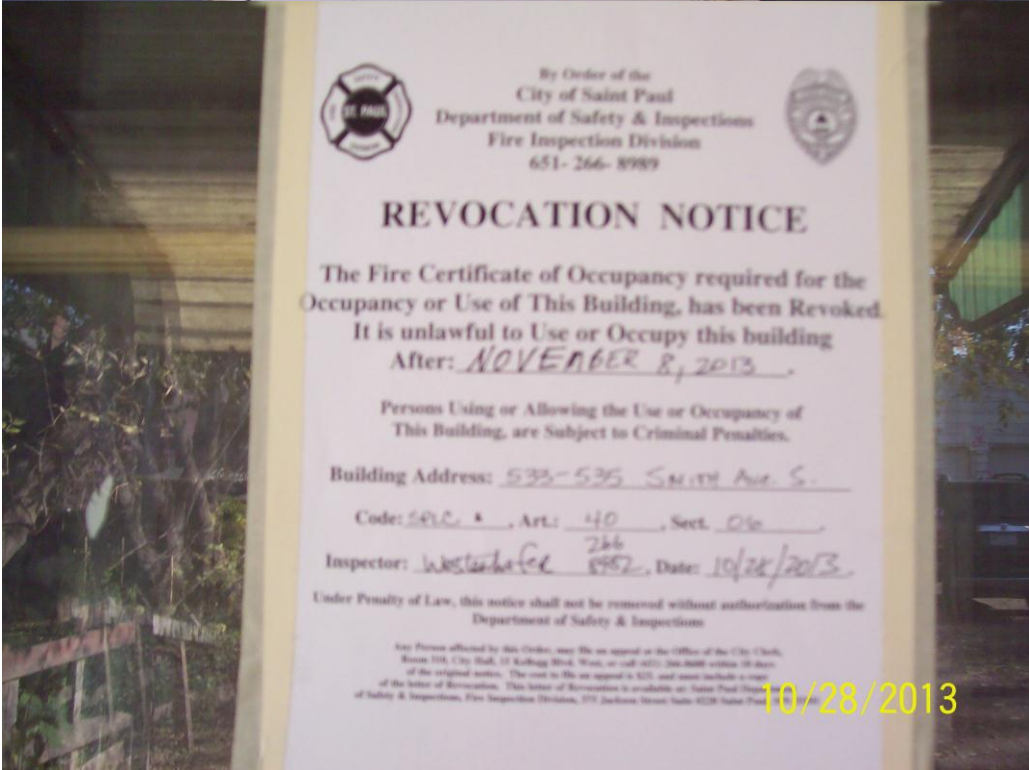

Date: October 29, 2013
File #: 11 - 244394
Folder Name: 535 SMITH AVE S
PIN: 072822230064