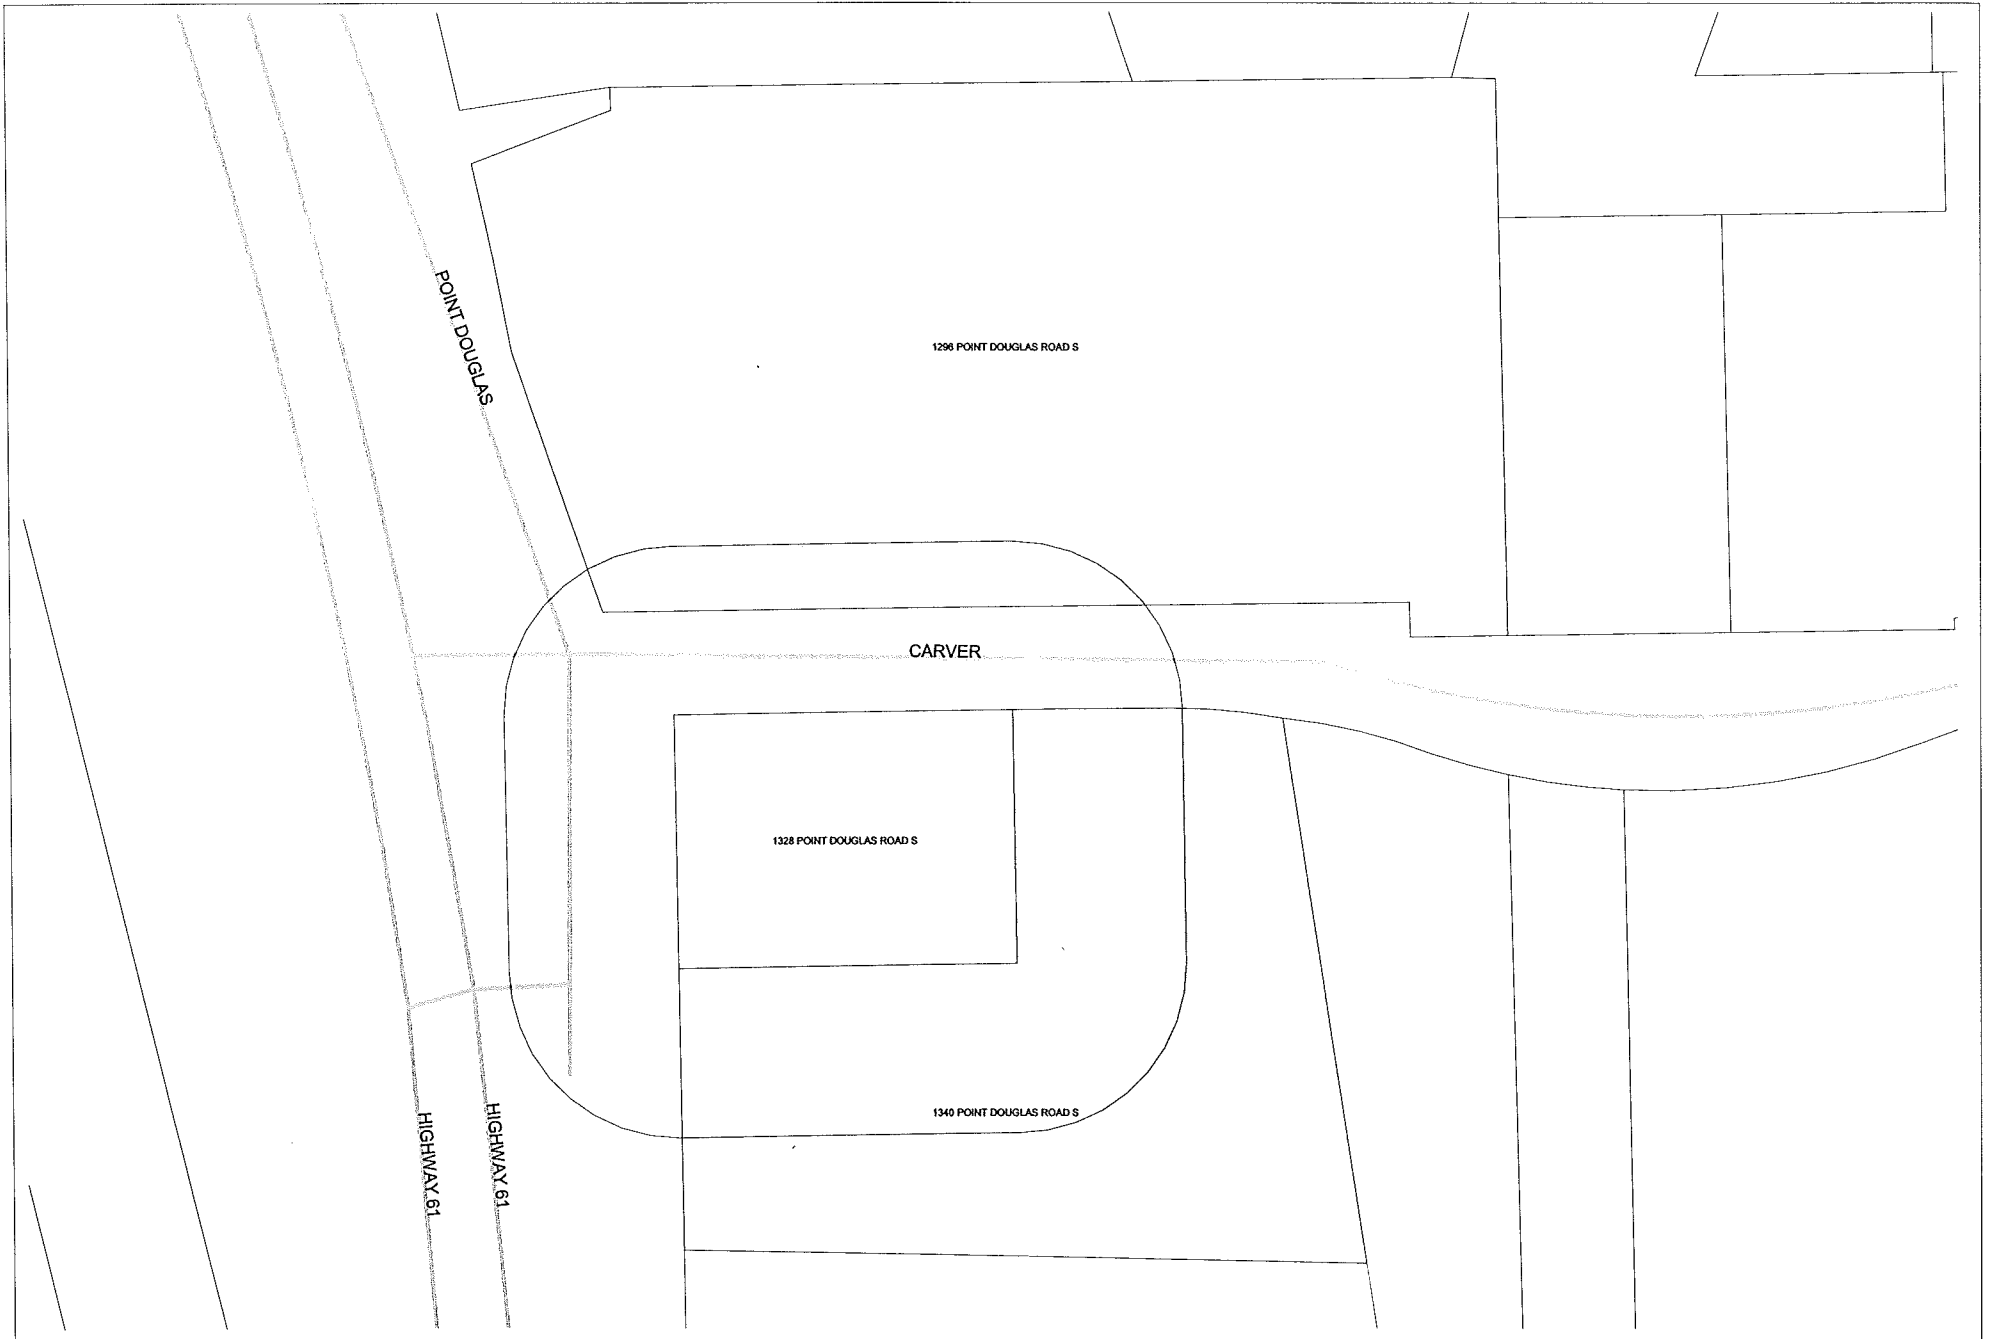

PROPERTY WITHIN 100 FEET OF PARCEL: 1328 POINT DOUGLAS ROAD S

	A	B	C	D
1	PIN	NAME1	ADDRESS	CITY
2	232822110041	Sirijundho Meditation Center Of Minnesot	292 Cherry Ln	Lino Lakes MN 55014-1488
3	232822140012	Kristo N Hayat/Laura R Hayat	3976 Cheshunt Dr	Woodbury MN 55125-2727
4	232822140013	Wang K Vang/Mai X Yang	1340 Point Douglas Rd	St Paul MN 55119