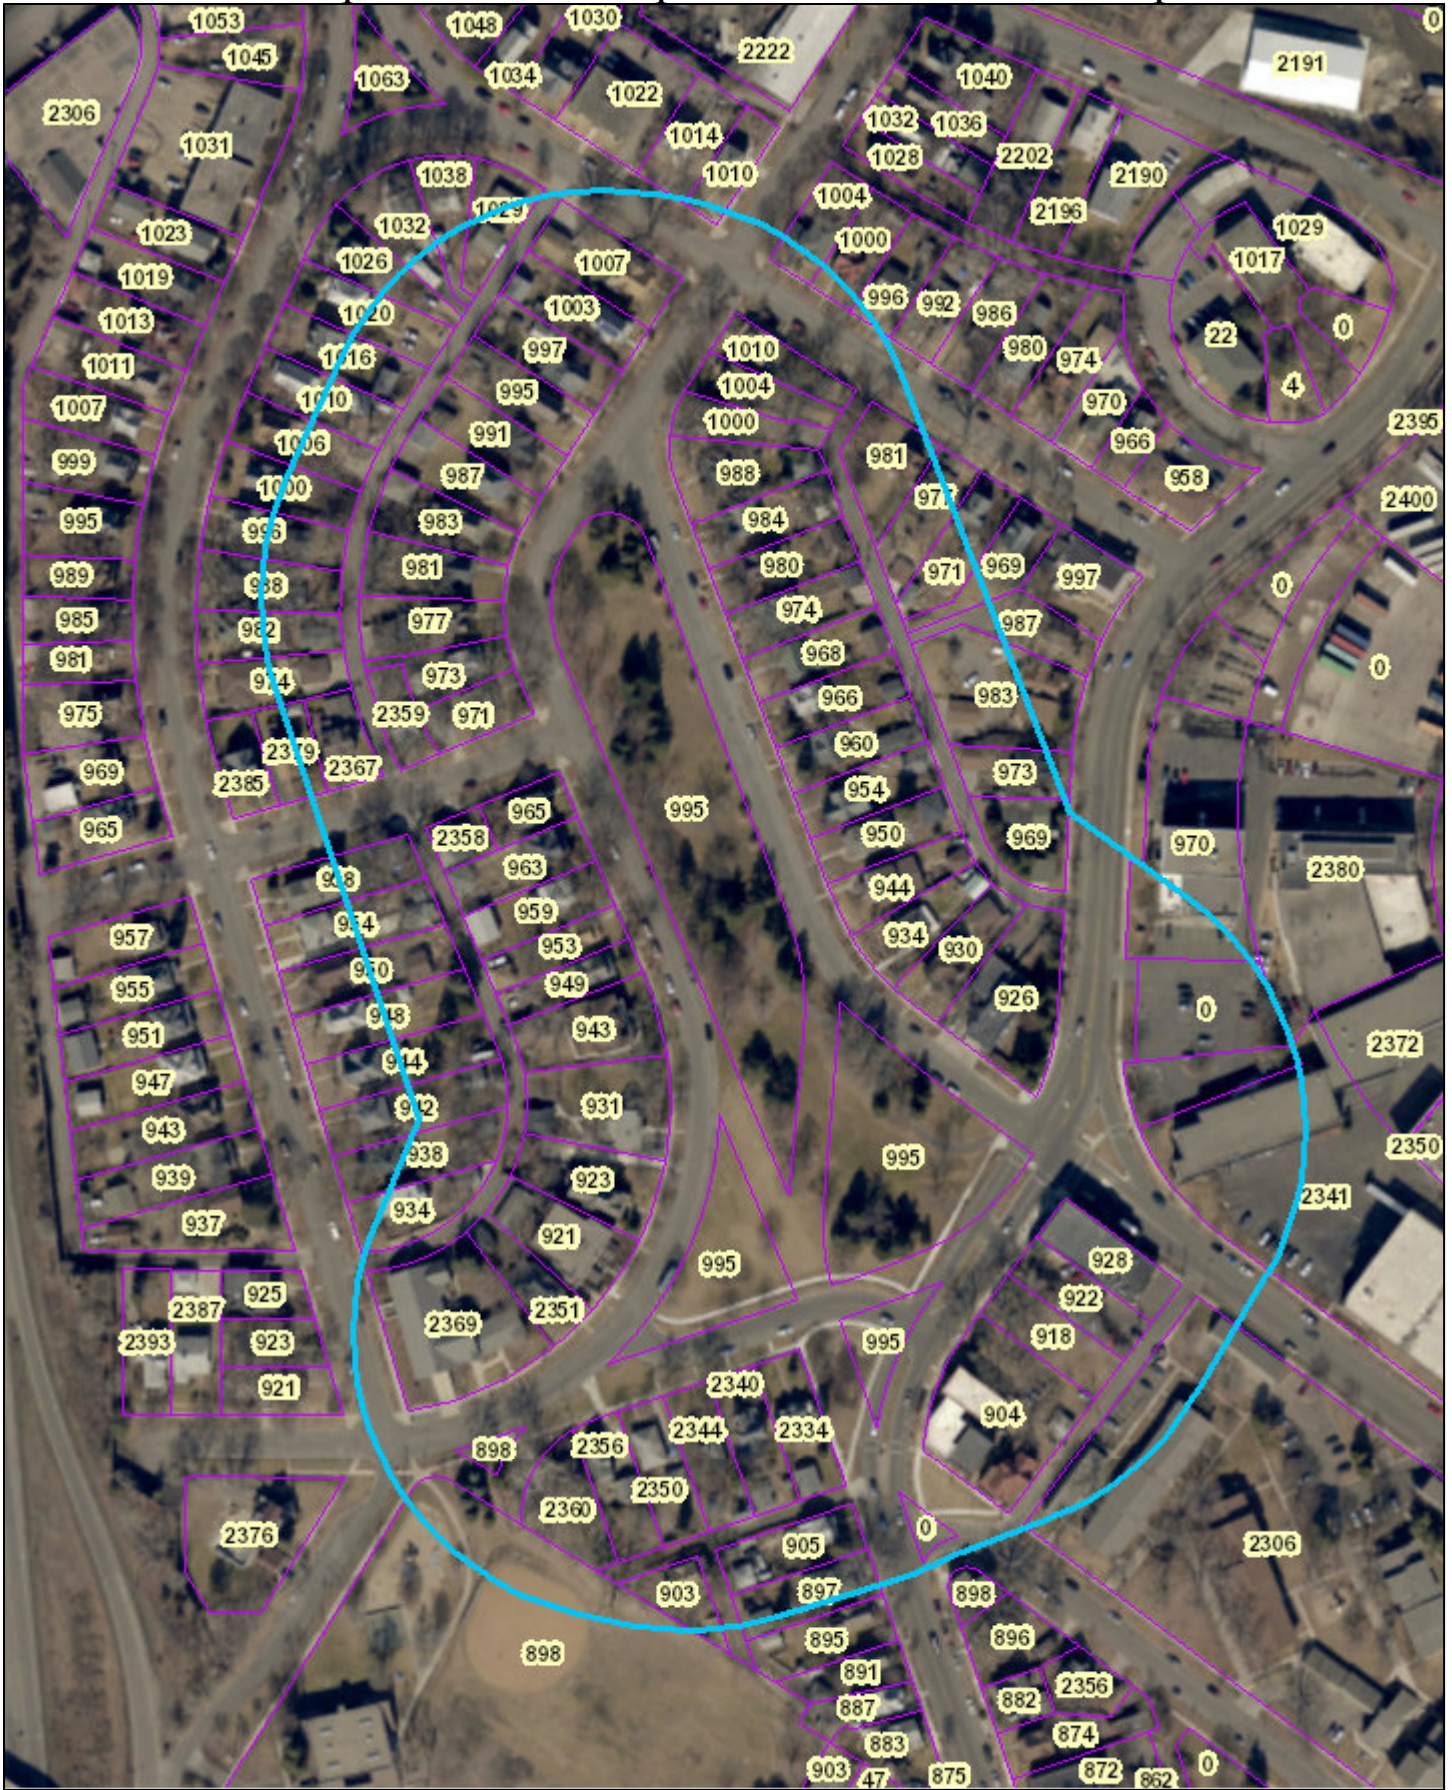

# Hampden Park Co-Op - Movie in the Park Map

0.00 0.02  
Miles

Date: 6/10/2019 Time: 1:01:27 PM

Service Layer Credits: City of Saint Paul - Public Works

The City of Saint Paul Office of Technology cannot accept any responsibility for errors, omissions, or positional inaccuracy in this map.