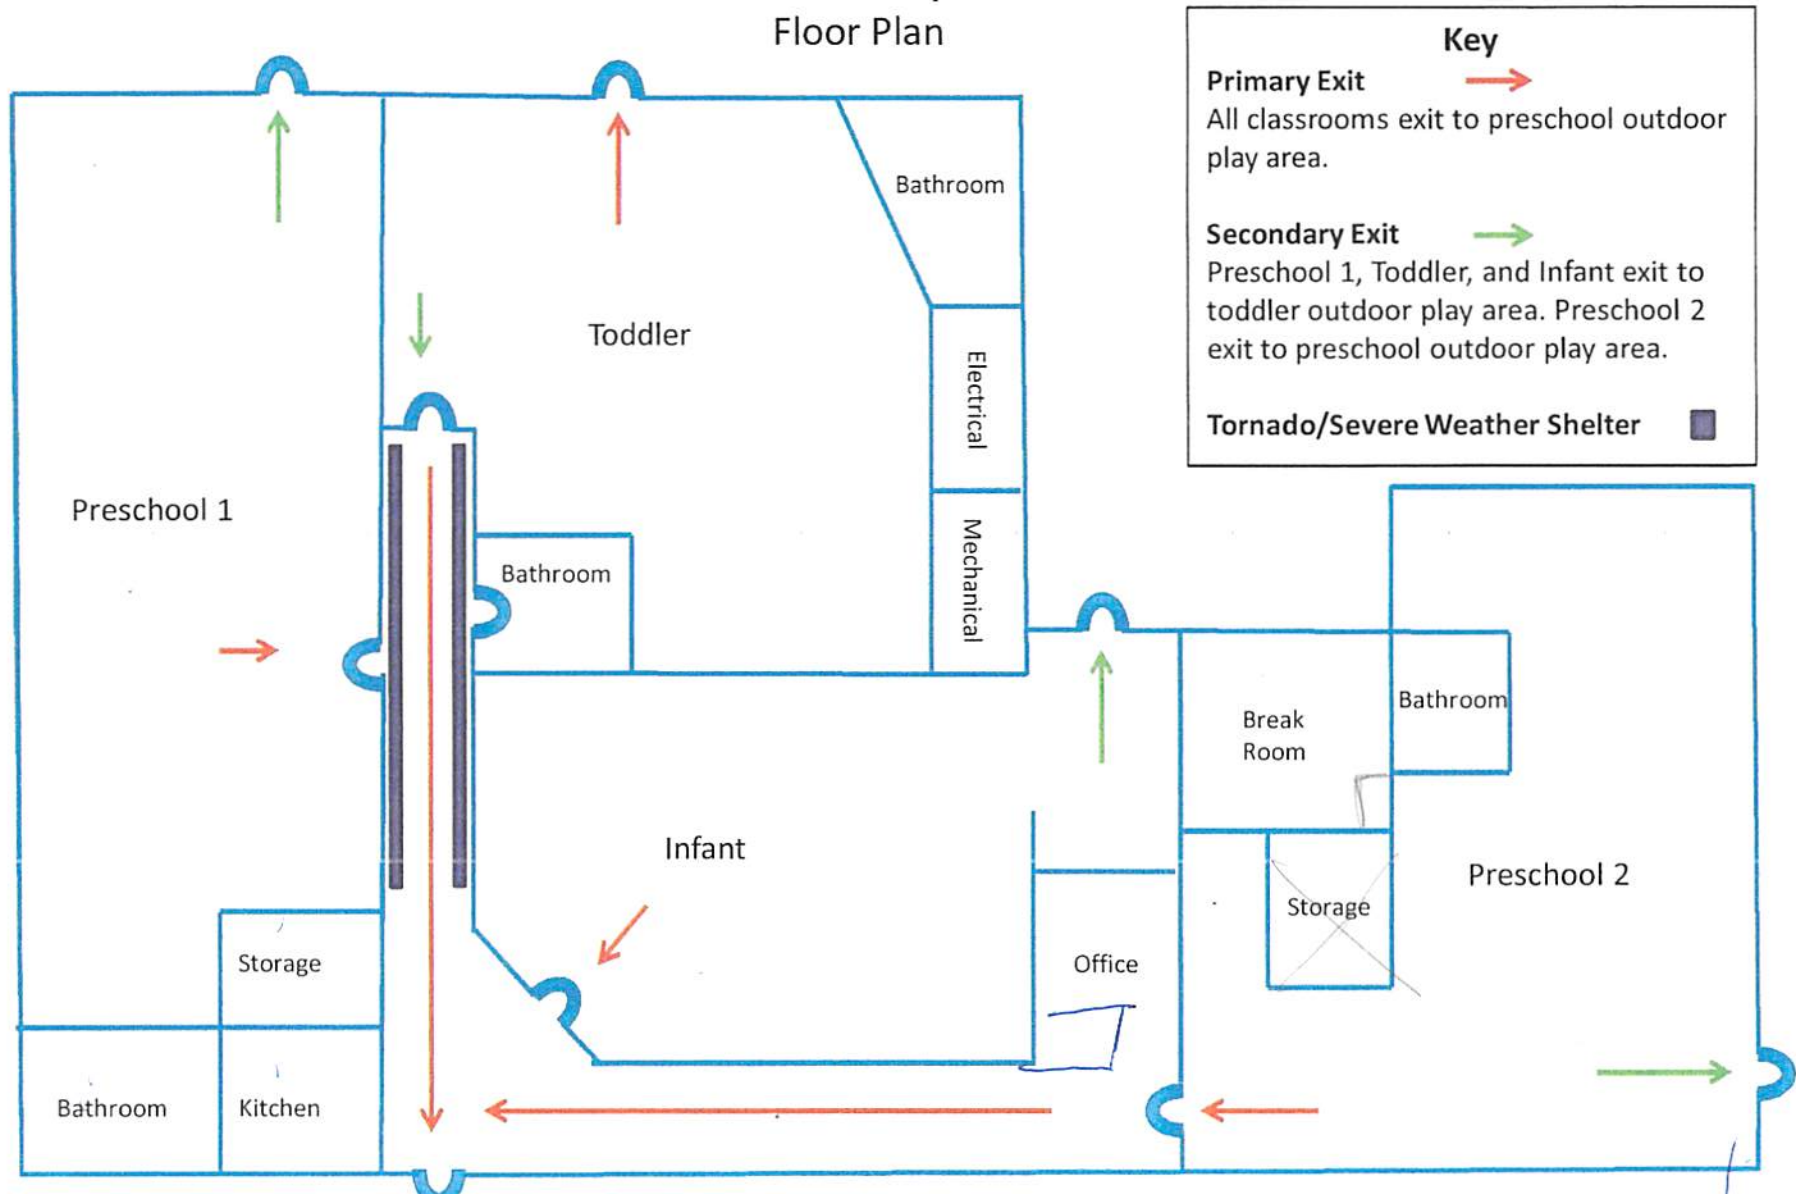

# Rainbow Child Development Center Floor Plan

Total square feet of primary space: 2520

Total number of sinks: 10

Total number of toilets: 5

Lead Teachers in each classroom are responsible to lead children to safety with the help of Teacher's Assistants and Aides.  
 One staff person will call 911. Each group of children must bring the sign/in out clipboard and a First Aid Kit.  
 The Center Manager or Director is the last person out of the building and is responsible to make sure everyone makes it safely to the designated areas.