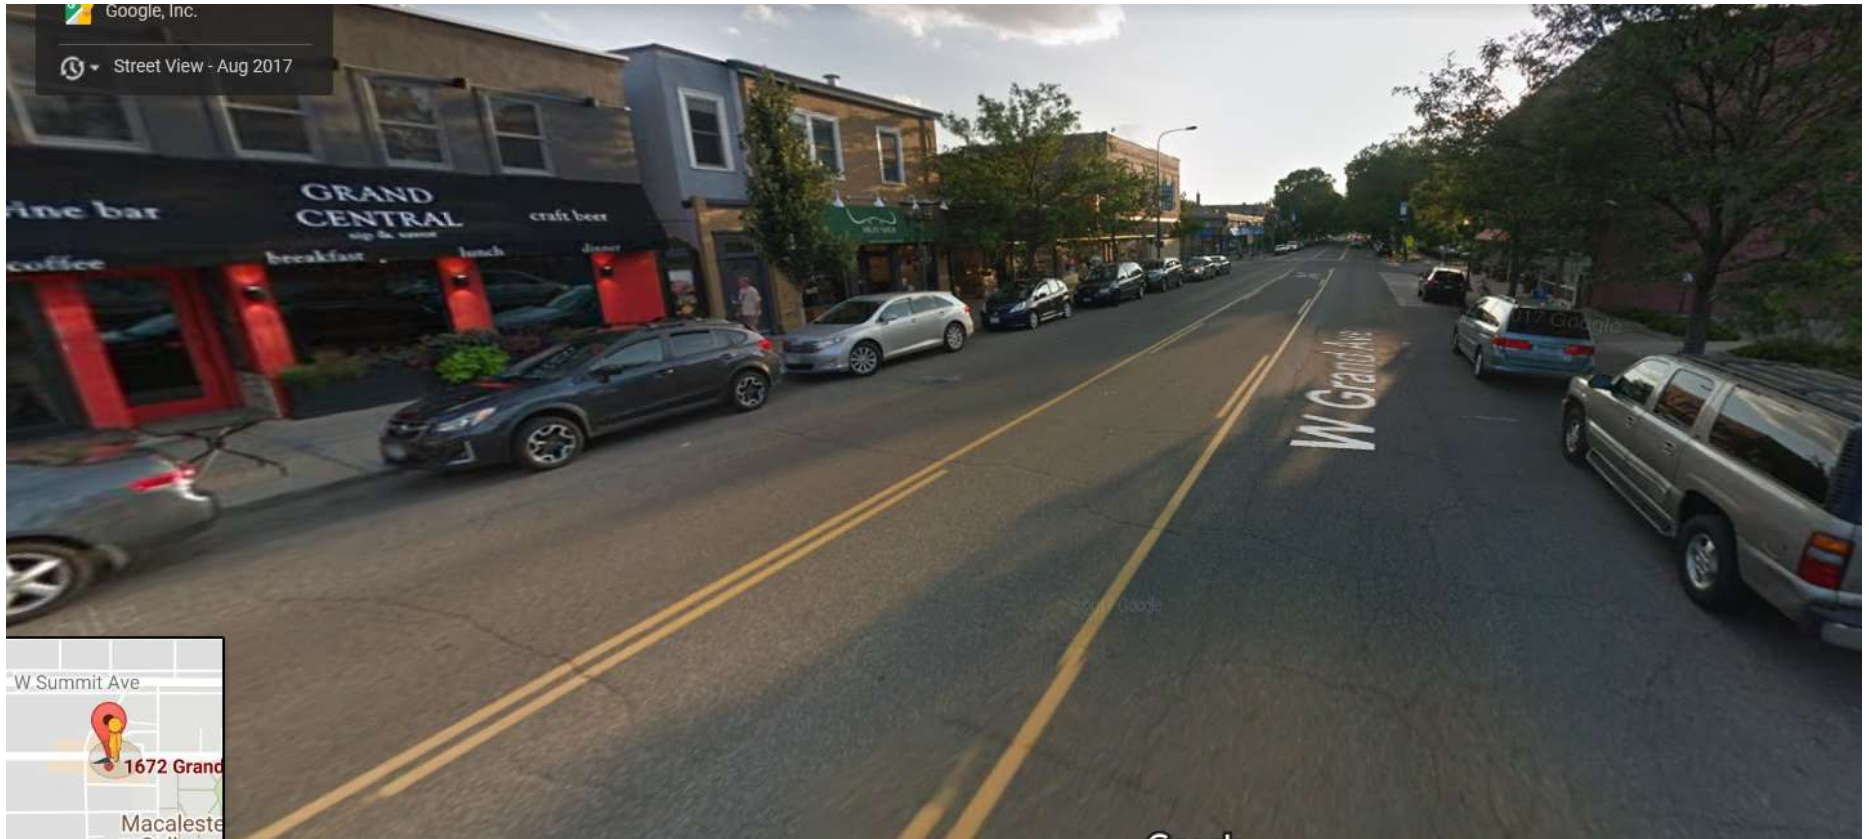

St Paul, Minnesota
Google, Inc.
Street View - Aug 2017

Jerome Benner II
Meat Shop - Facing East

1672 Grand Ave

1672 Grand Ave

1672 Grand Ave