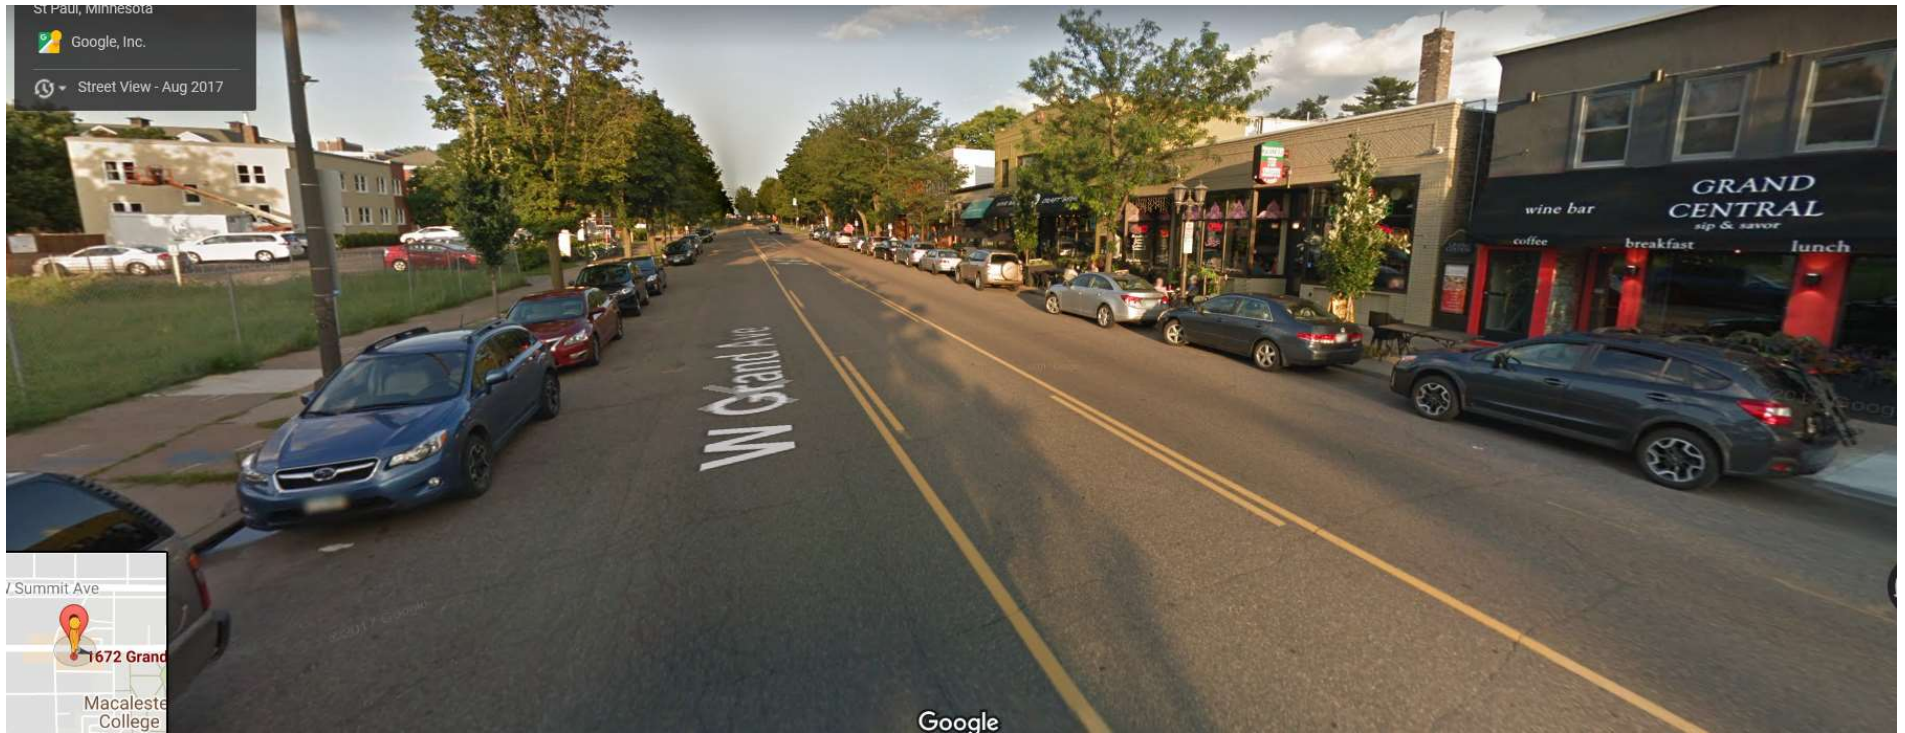

St Paul, Minnesota
Google, Inc.
Street View - Aug 2017

Jerome Benner II
Meat Shop - Facing East

1672 Grand Ave

1672 Grand Ave

1672 Grand Ave