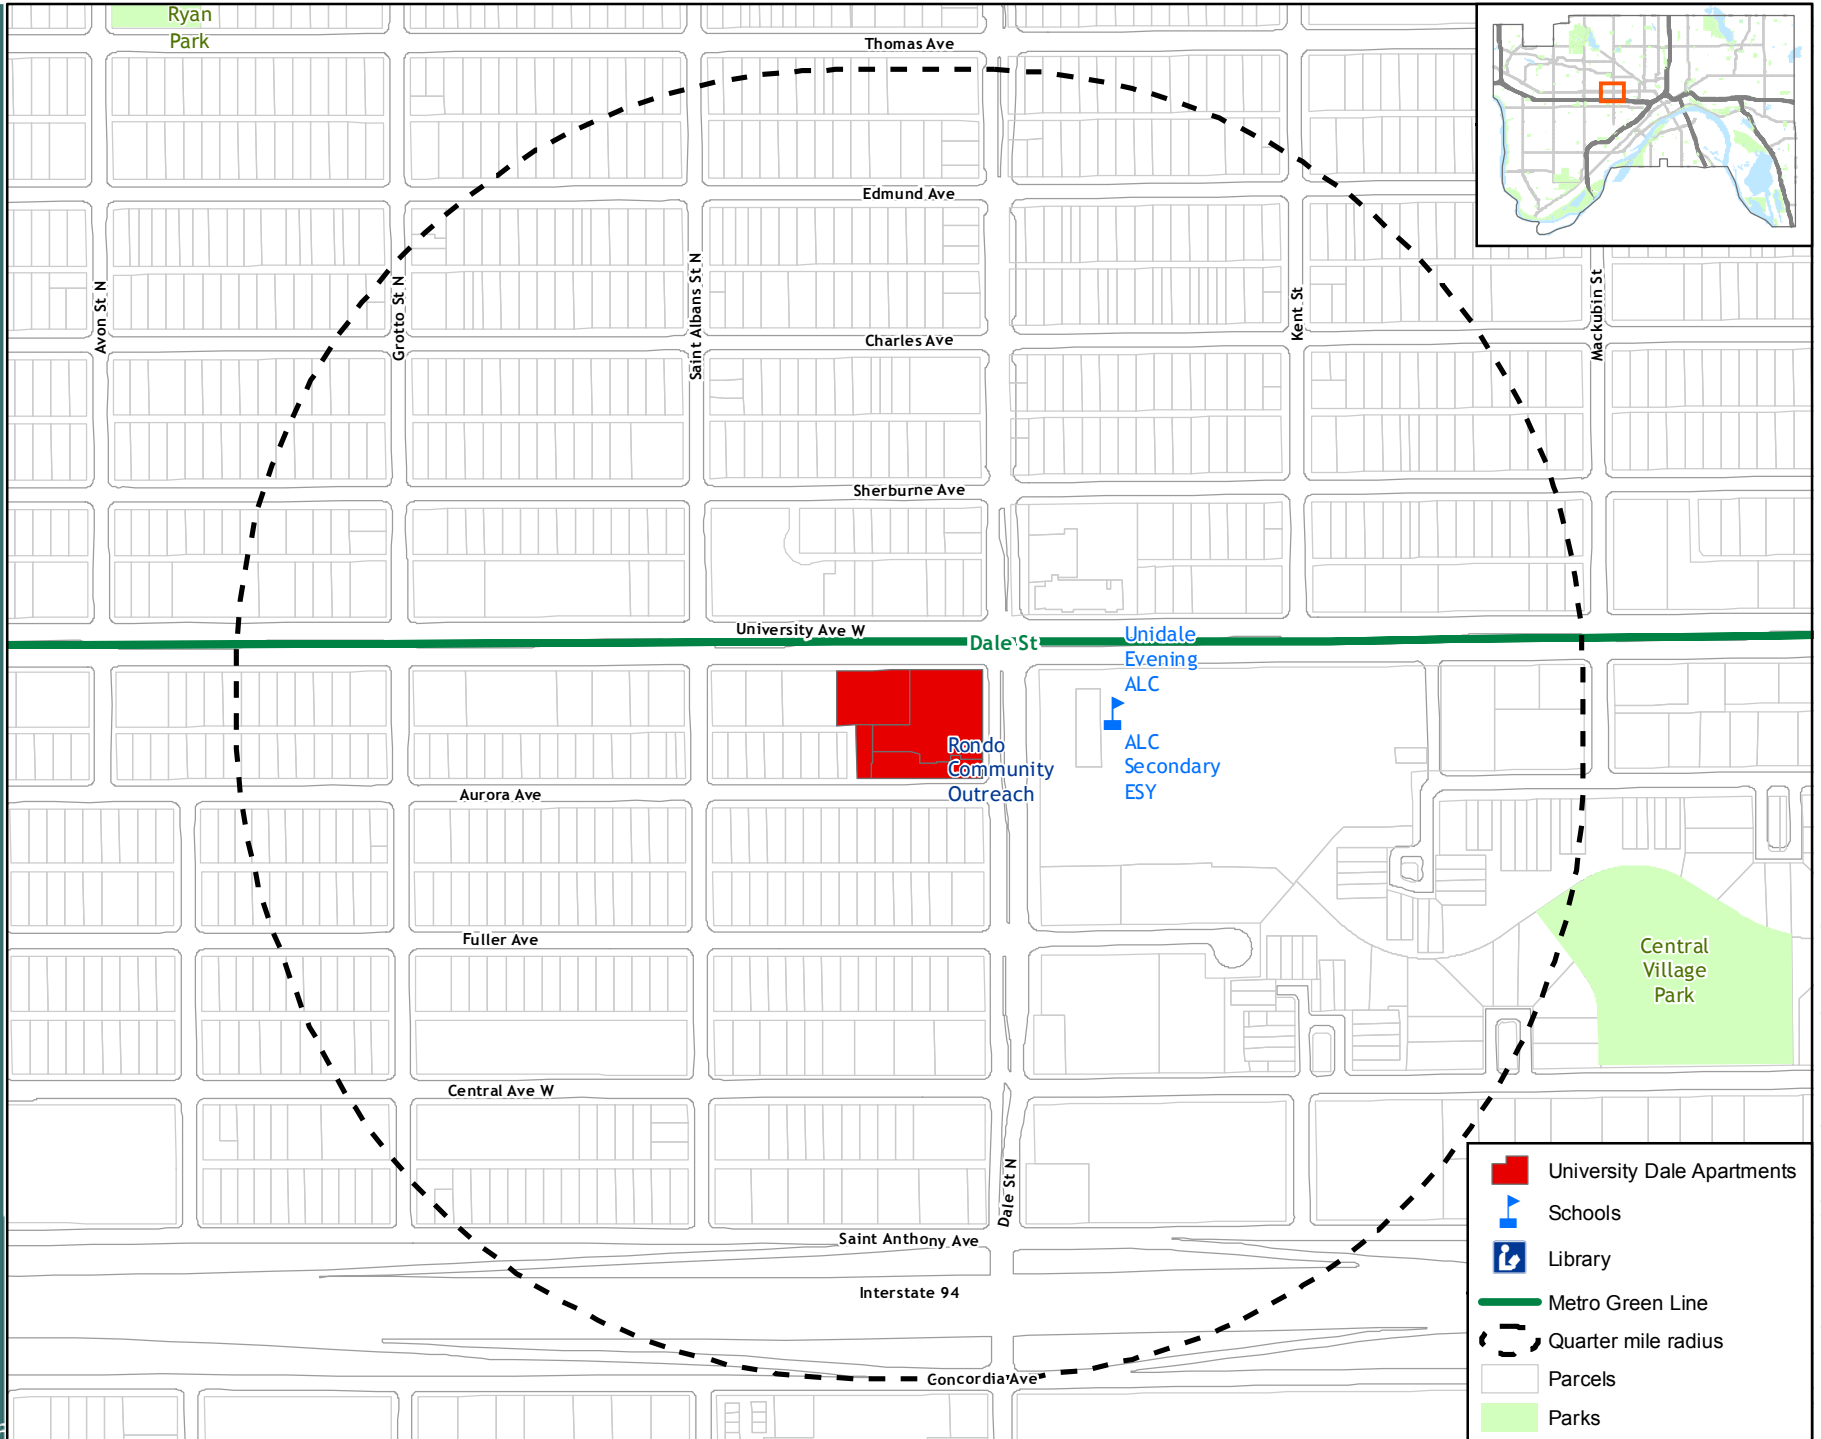

# University Dale Apartments

- University Dale Apartments
- ▲ Schools
- Library
- Metro Green Line
- Quarter mile radius
- Parcels
- Parks