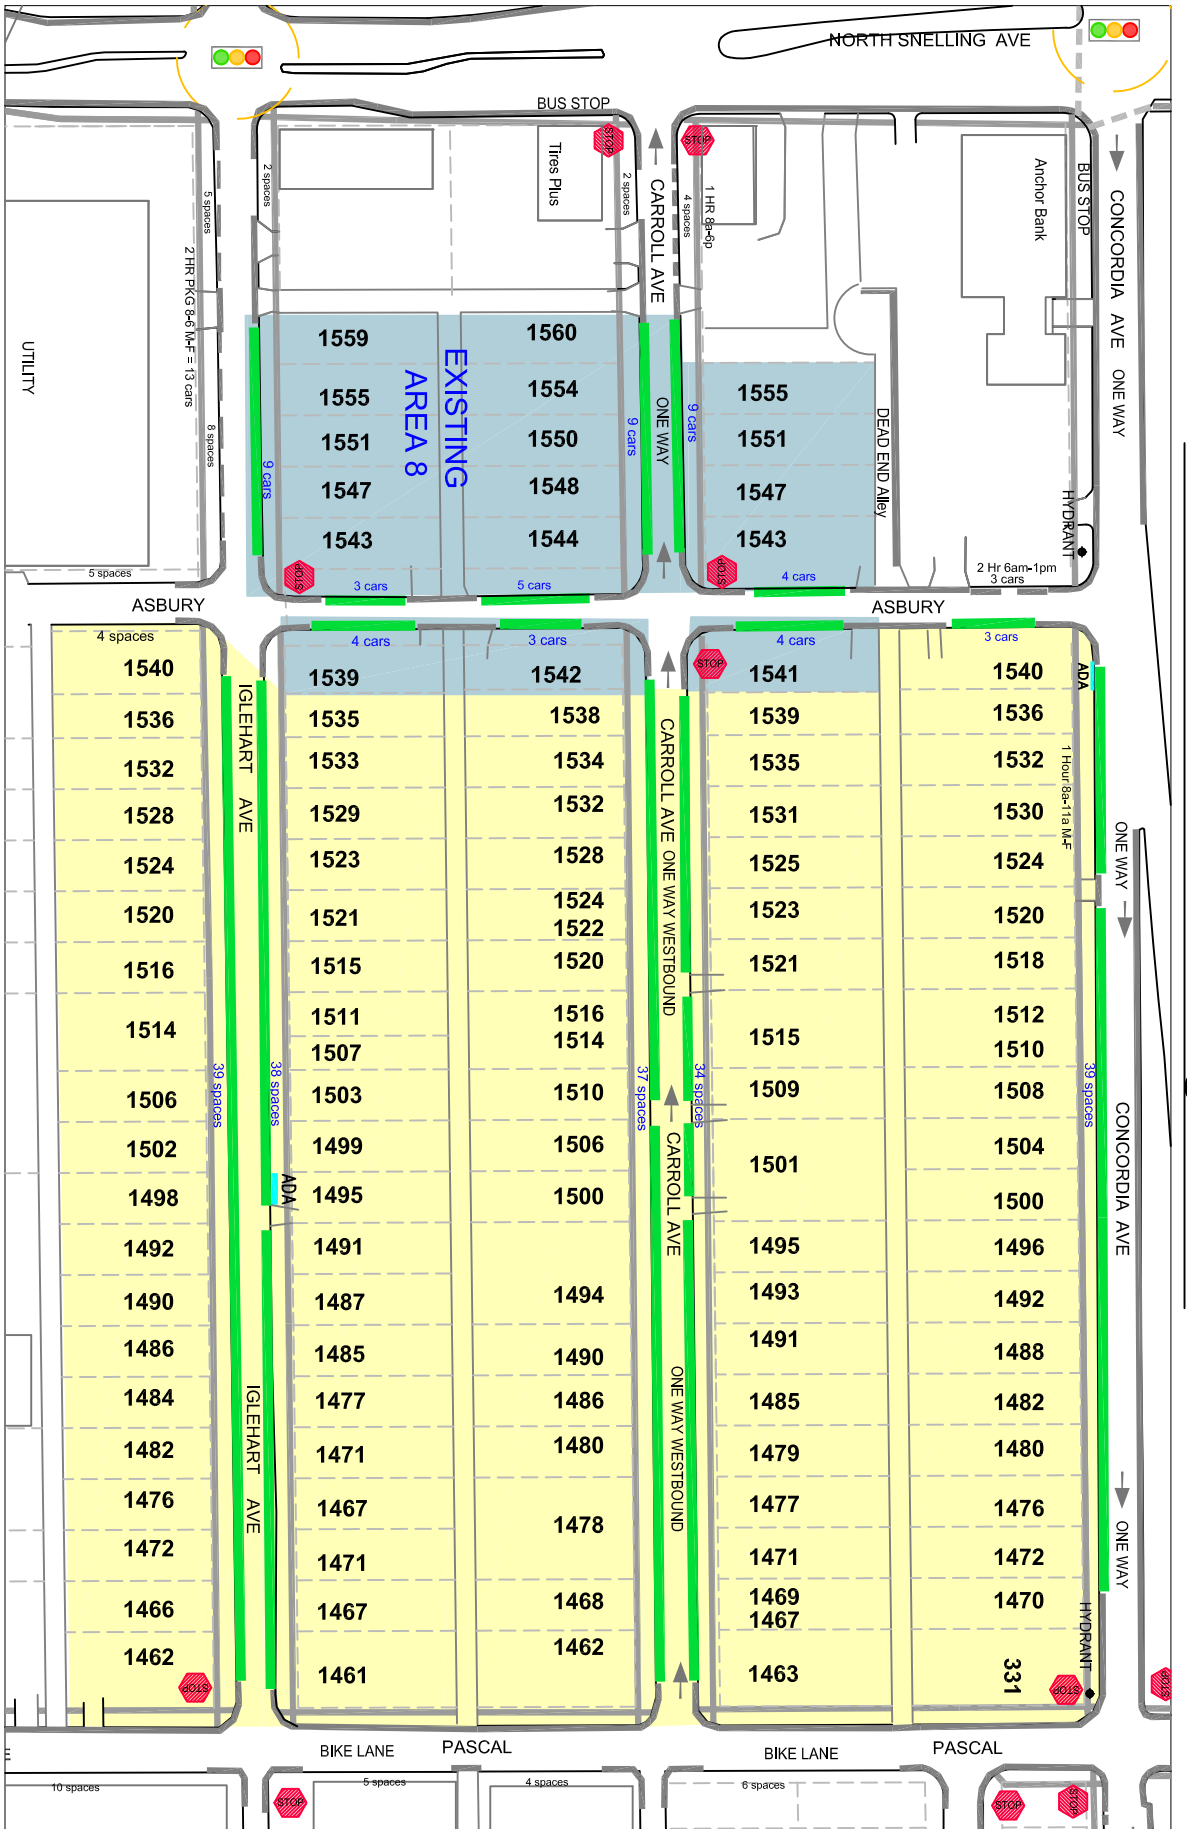

Residential Permit Parking AREA 8

Residential Parking Permits are not issued to Employees or Owners of Commercial Buildings or Businesses.
3 Vehicle and 2 Visitor Permits per Household

LEGEND:

- TRAFFIC SIGNAL
- STOP SIGN
- RAILROAD
- (NP) NO PARKING ANY TIME
- No Parking Except by Permit
- 20 ft. standard parking space length
- Existing Area 8
- Proposed Area 8
- Area 8 - Existing Information
- 17 Properties
- 20 Living Units
- 50 Parking Spaces
- Area 8 - Proposed
- 97 Properties
- 111 Living Units
- 190 Parking Spaces

WARD 4
Neighborhood District #13
Union Park