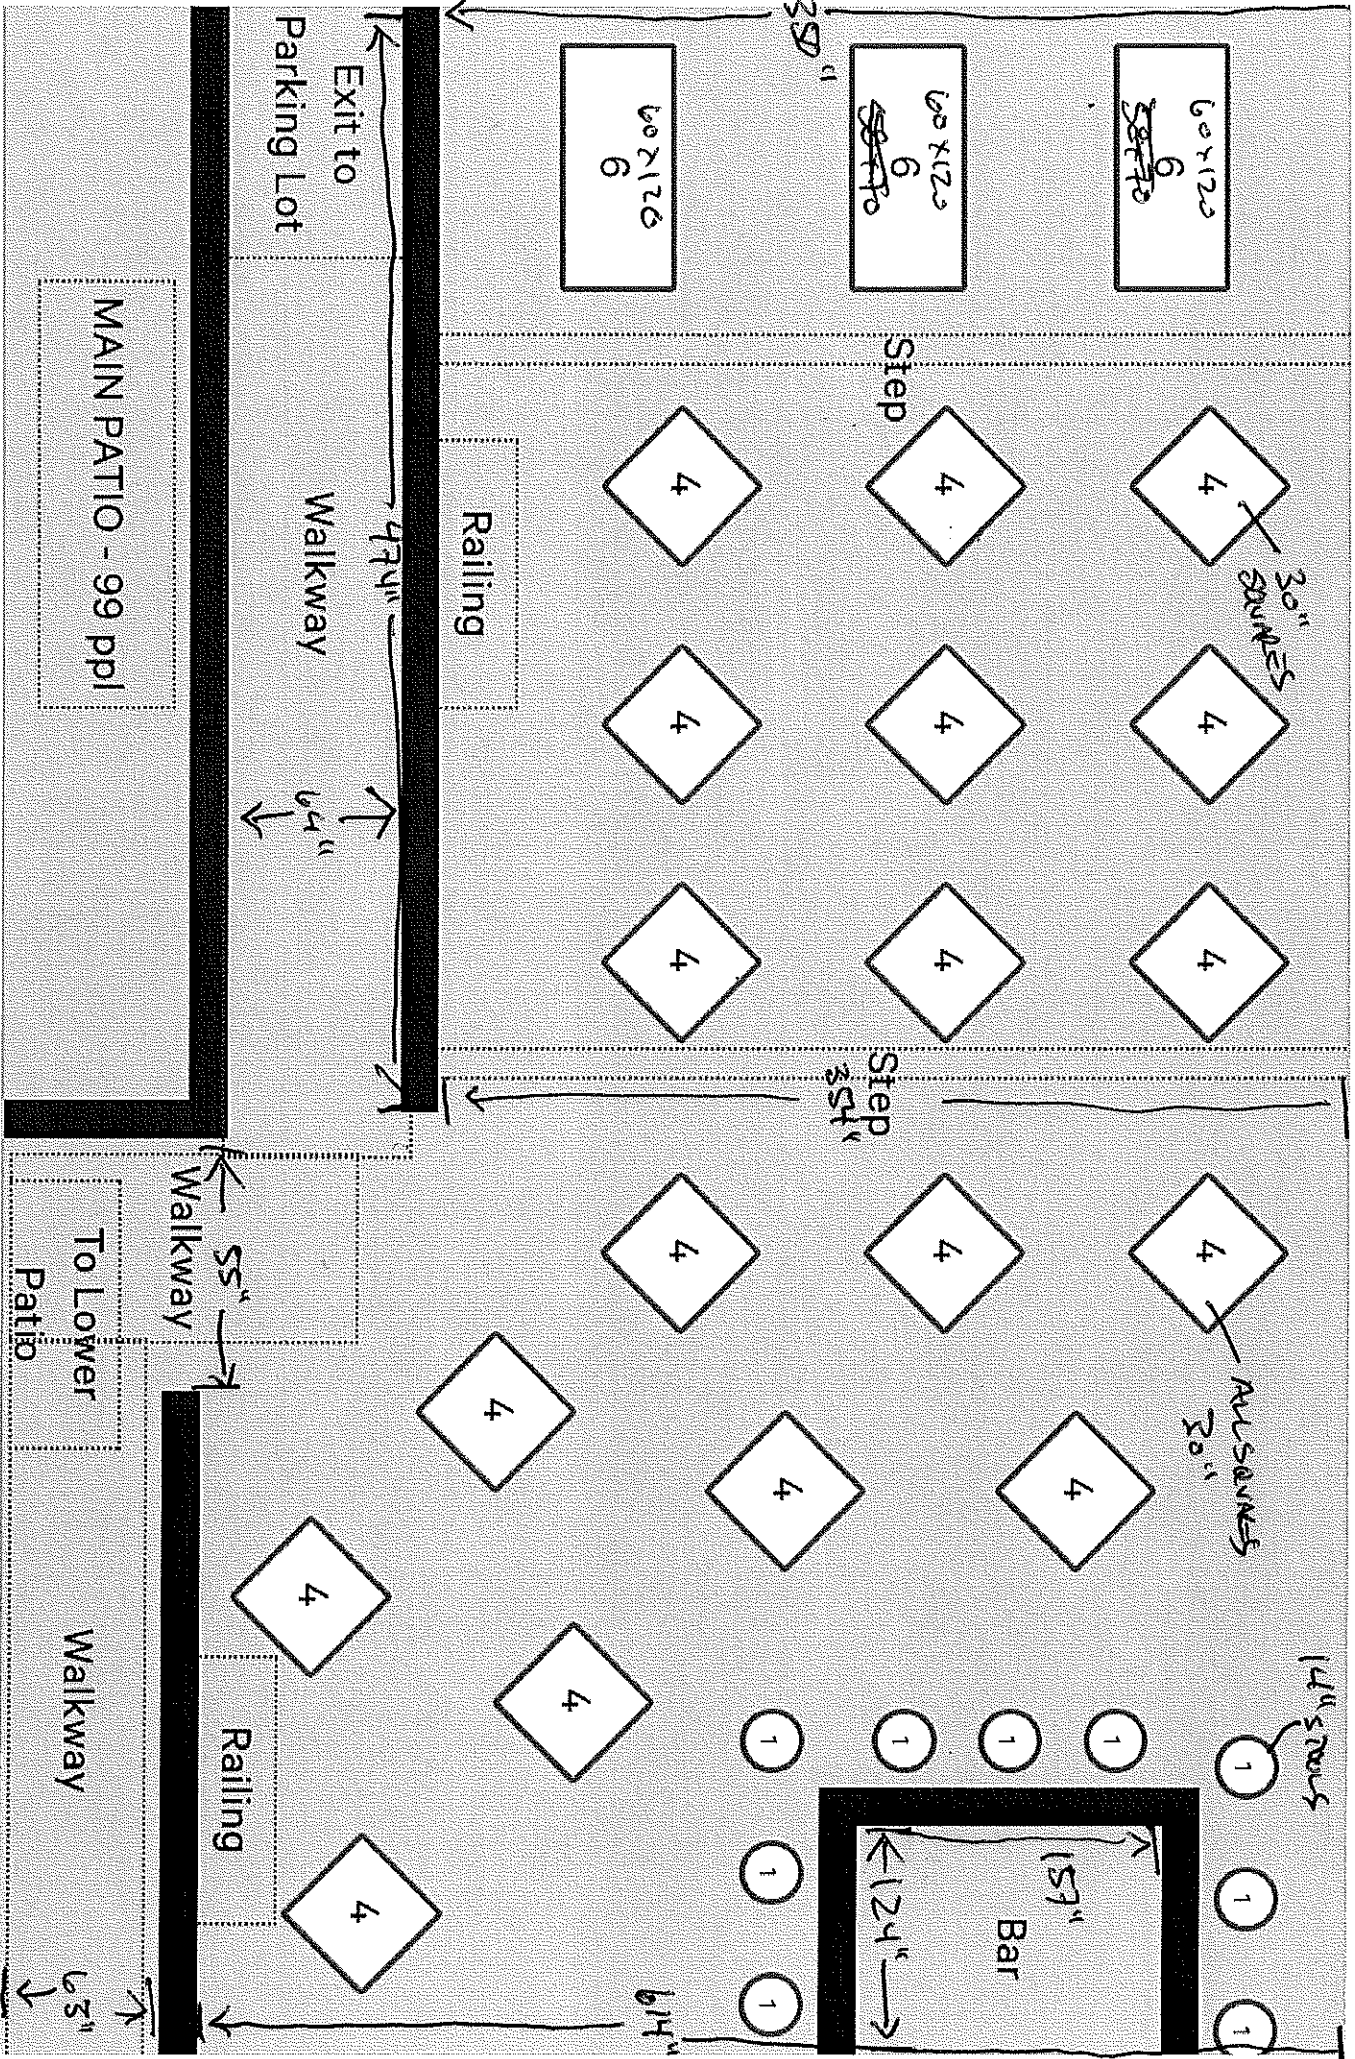

Patio Railings
815"

MAIN PATIO - 99 ppl

Exit to
Parking Lot

Walkway

Railing

Step

Step

Walkway

To Lower
Patio

Walkway

Railing

Bar

14" STAIRS

614"