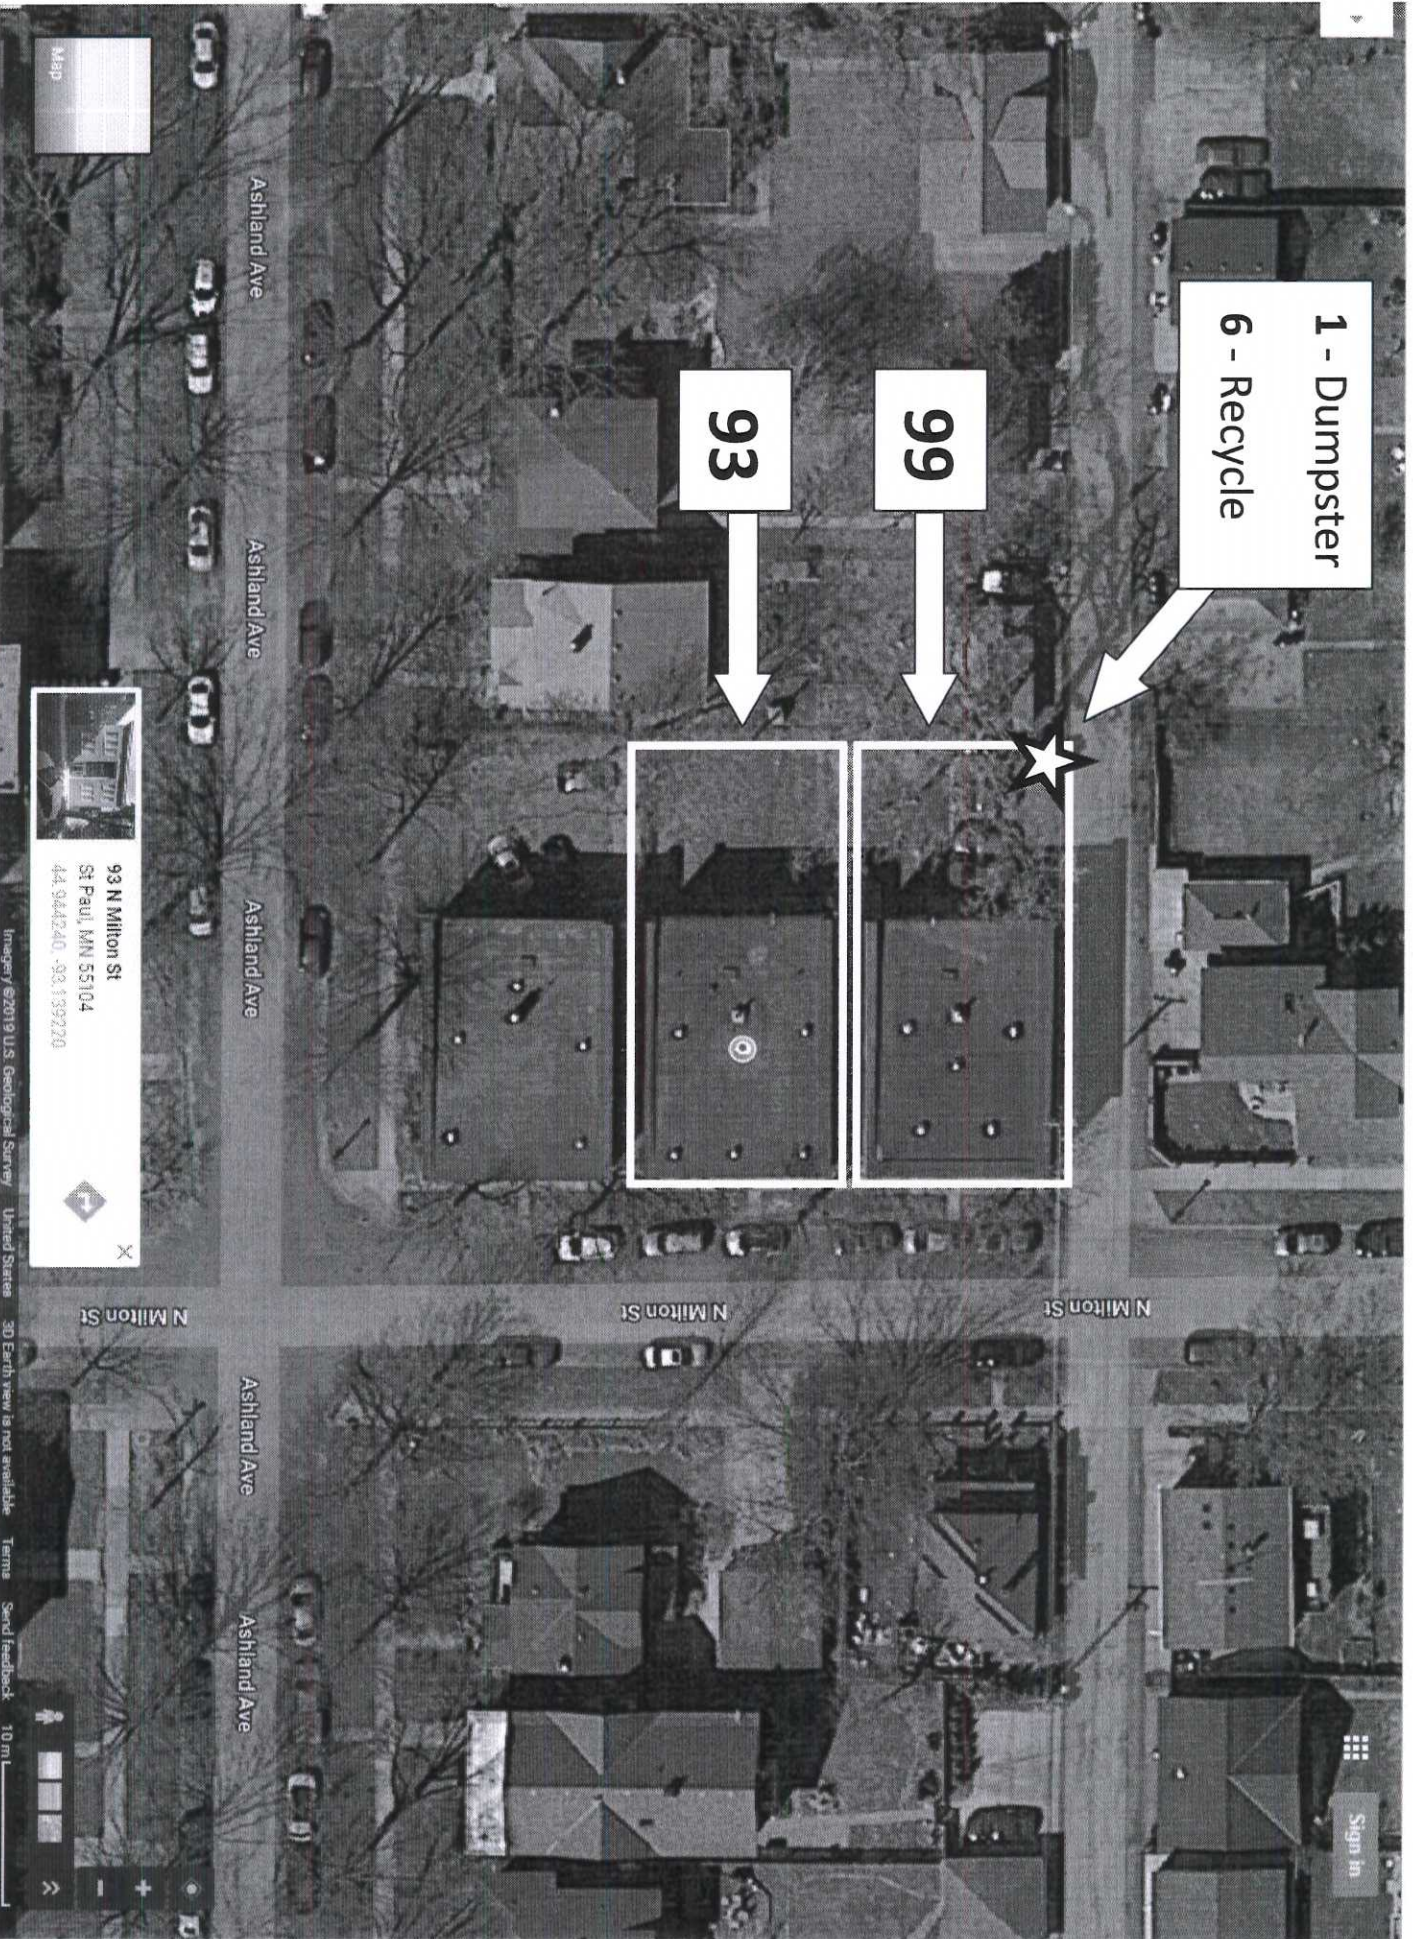

21972

93 & 99 North Milton St., St. Paul, MN 55104

Two adjacent 4-unit buildings

1 - Dumpster
6 - Recycle

99

93

Map

93 N Milton St
St Paul, MN 55104
44.944240, -93.139220