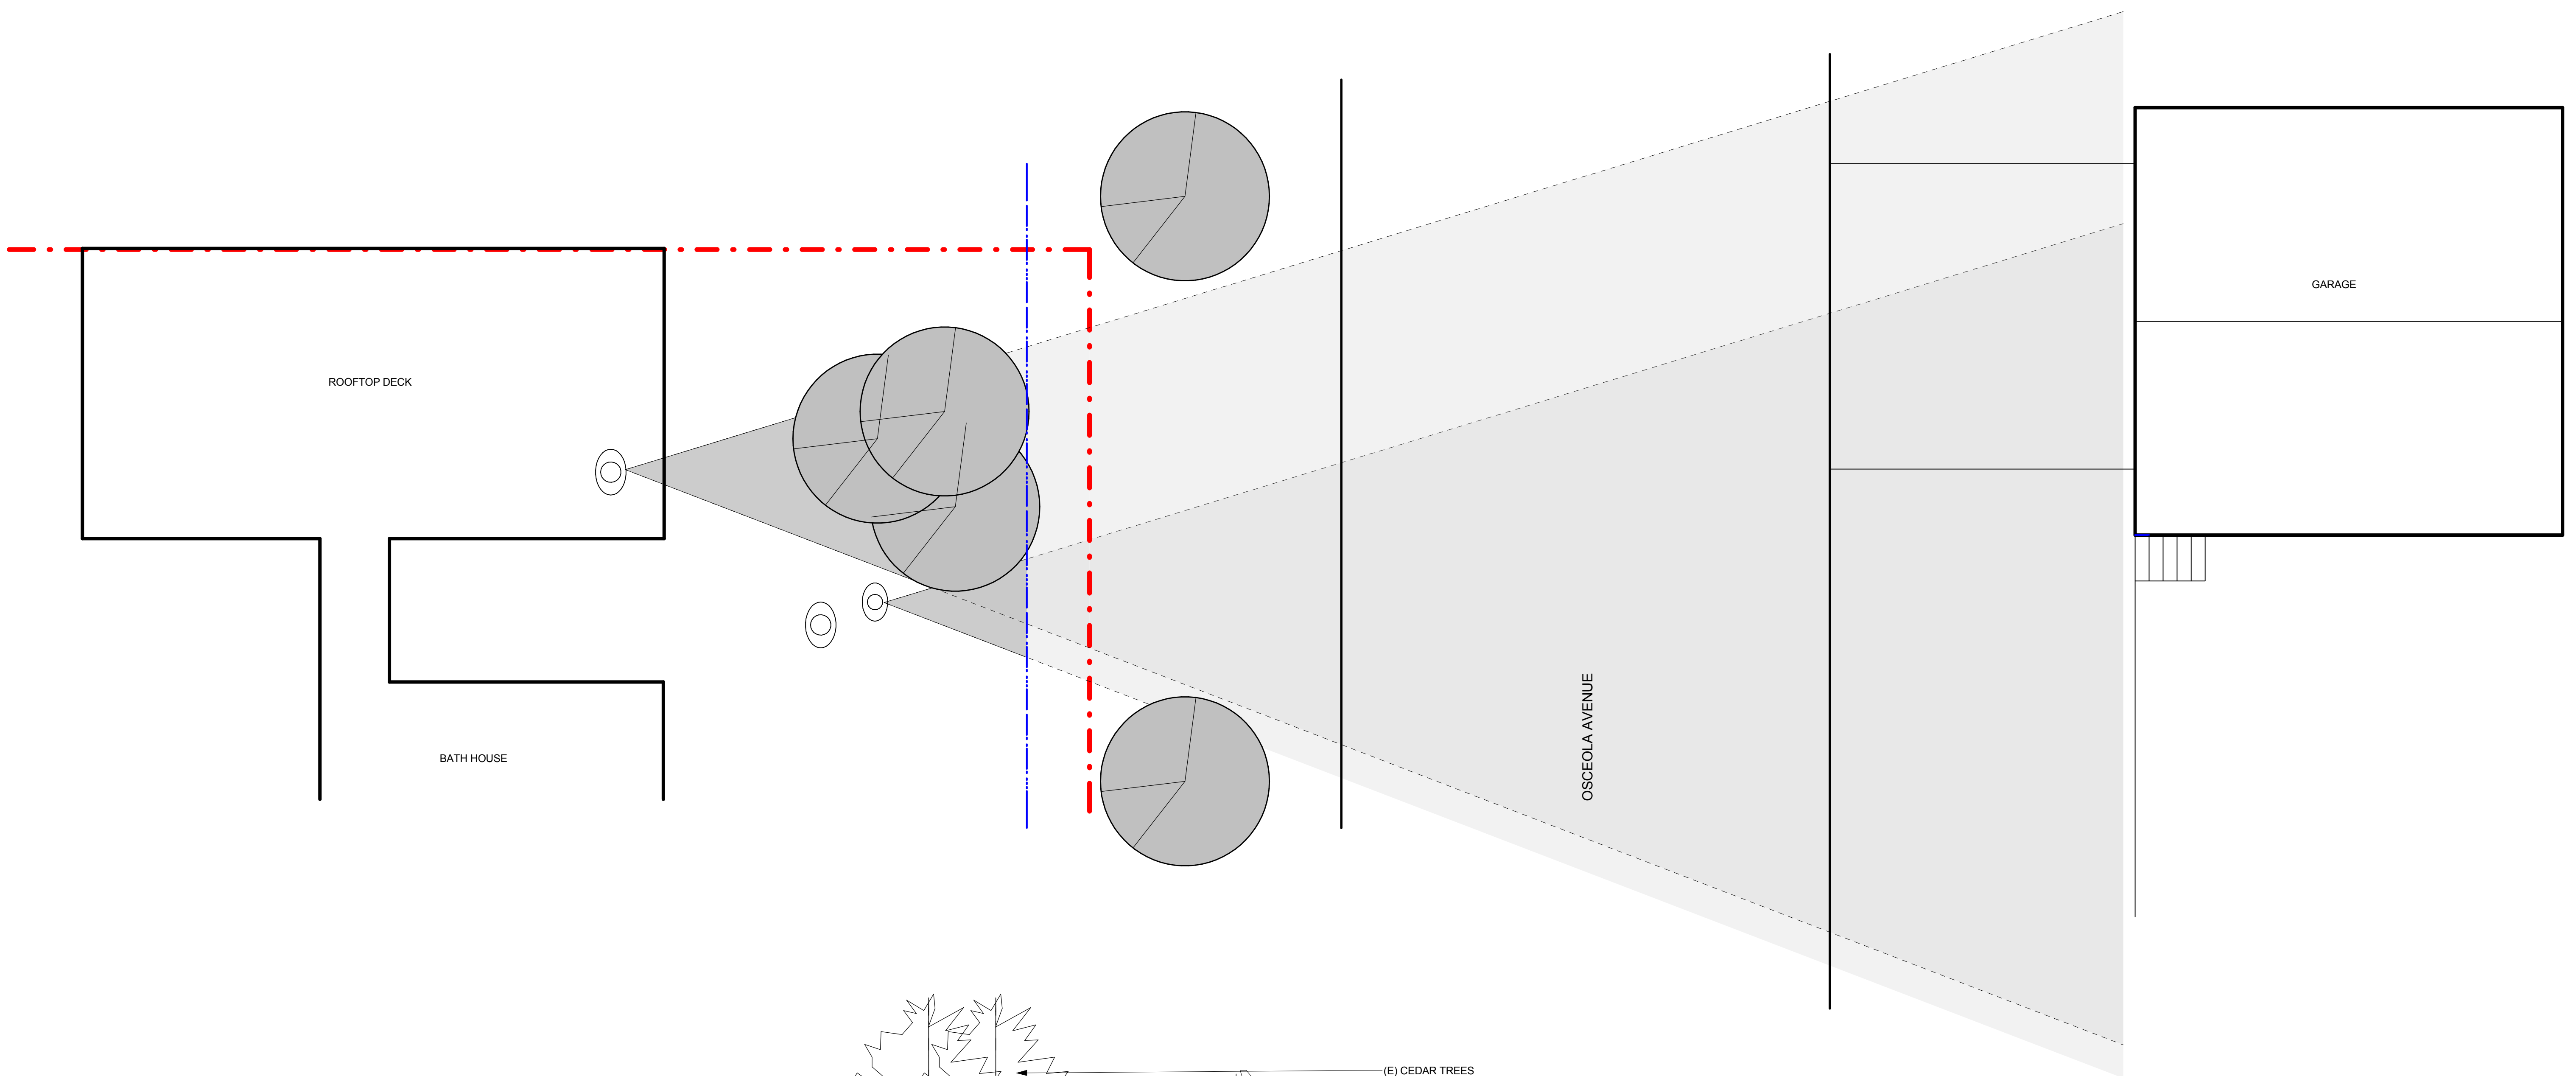

ST. PAUL TENNIS CLUB
NEW POOL & CLUB HOUSE

PROPOSED SITE PLAN
10.18.2016

292 DESIGN GROUP
3533 E. LAKE STREET MINNEAPOLIS, MN 55406

ST. PAUL TENNIS

ST. PAUL TENNIS CLUB
NEW POOL & CLUB HOUSE

CROSS SECTION AT STREET
10/18/16
SCALE: 3/16" = 1'-0"

292 DESIGN GROUP
3533 E. LAKE STREET MINNEAPOLIS, MN 55406