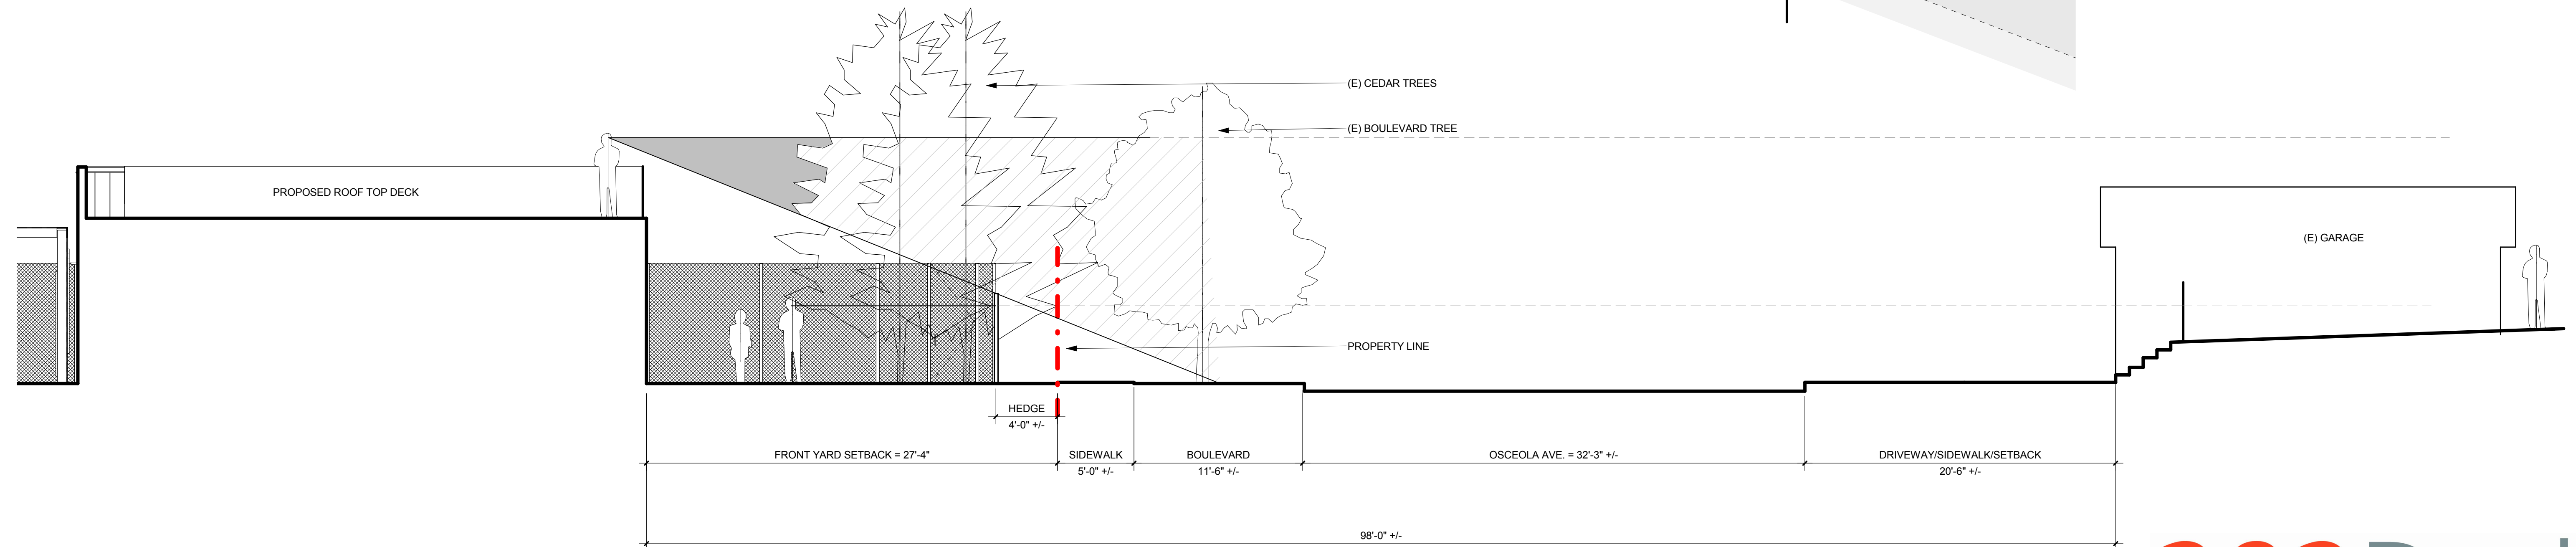

ST. PAUL TENNIS CLUB
NEW POOL & CLUB HOUSE

PROPOSED SITE PLAN
10.18.2016

292 DESIGN GROUP
3533 E. LAKE STREET MINNEAPOLIS, MN 55406

ST. PAUL TENNIS

ST. PAUL TENNIS CLUB
NEW POOL & CLUB HOUSE

CROSS SECTION AT STREET
10/18/16
SCALE: 3/16" = 1'-0"

292 DESIGN GROUP
3533 E. LAKE STREET MINNEAPOLIS, MN 55406