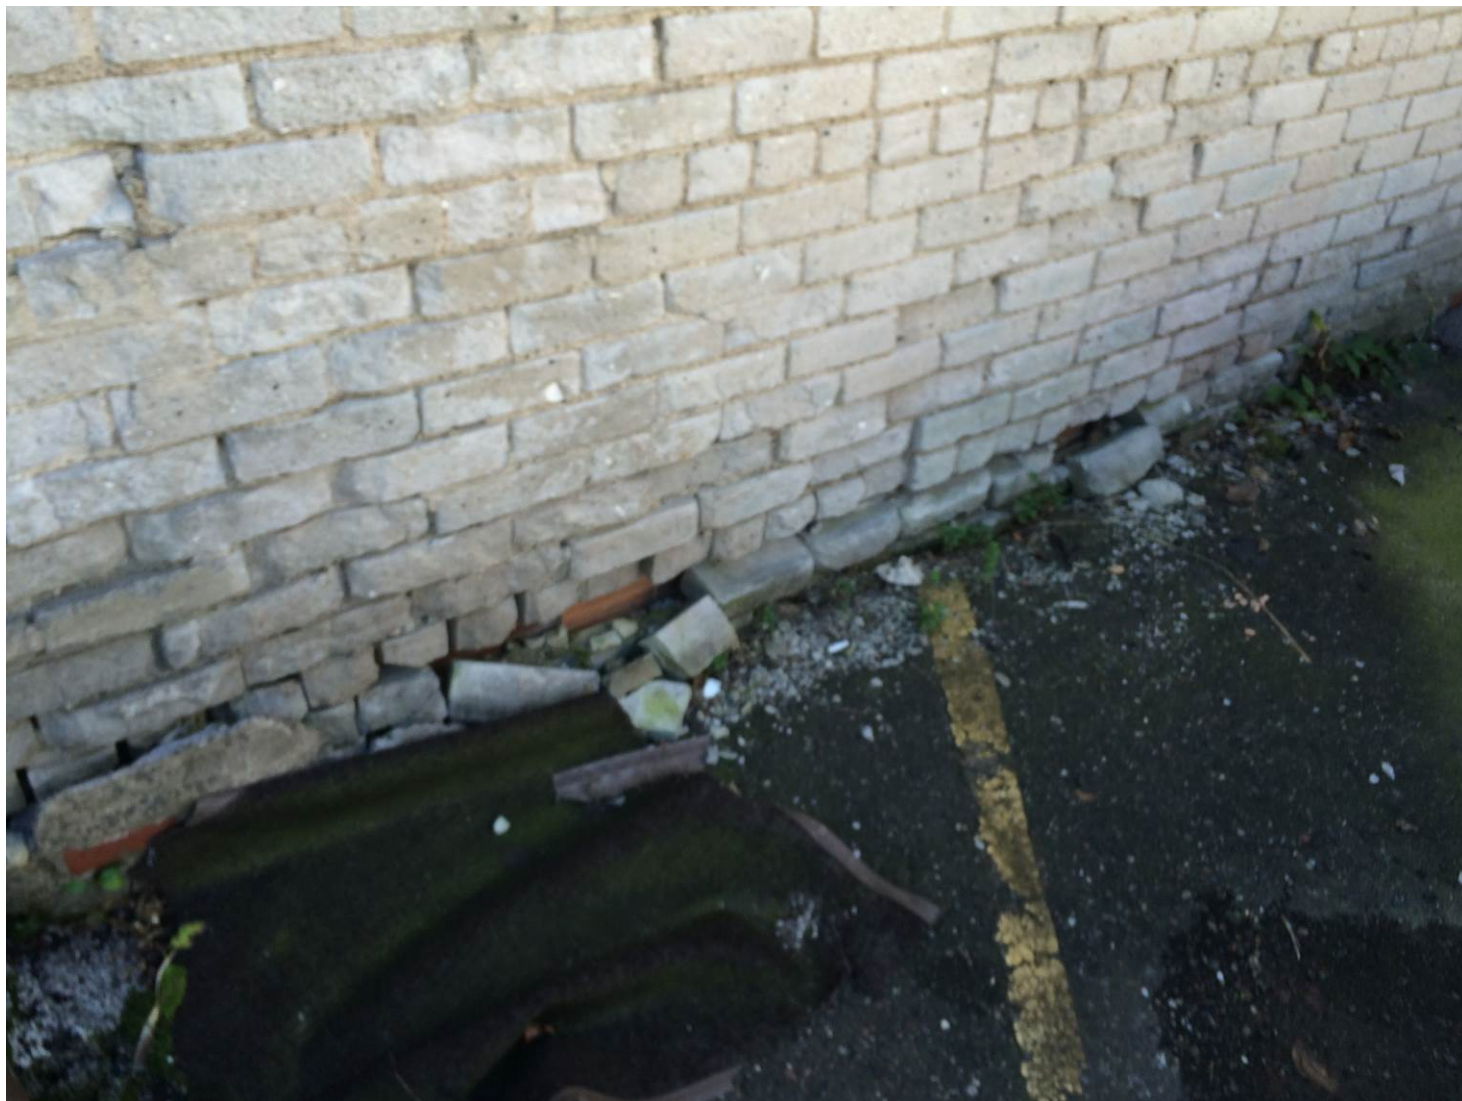

Date: October 13, 2016
File #: 13 - 227273
Folder Name: 678 - 680 SNELLING AVE N
PIN: 342923220179