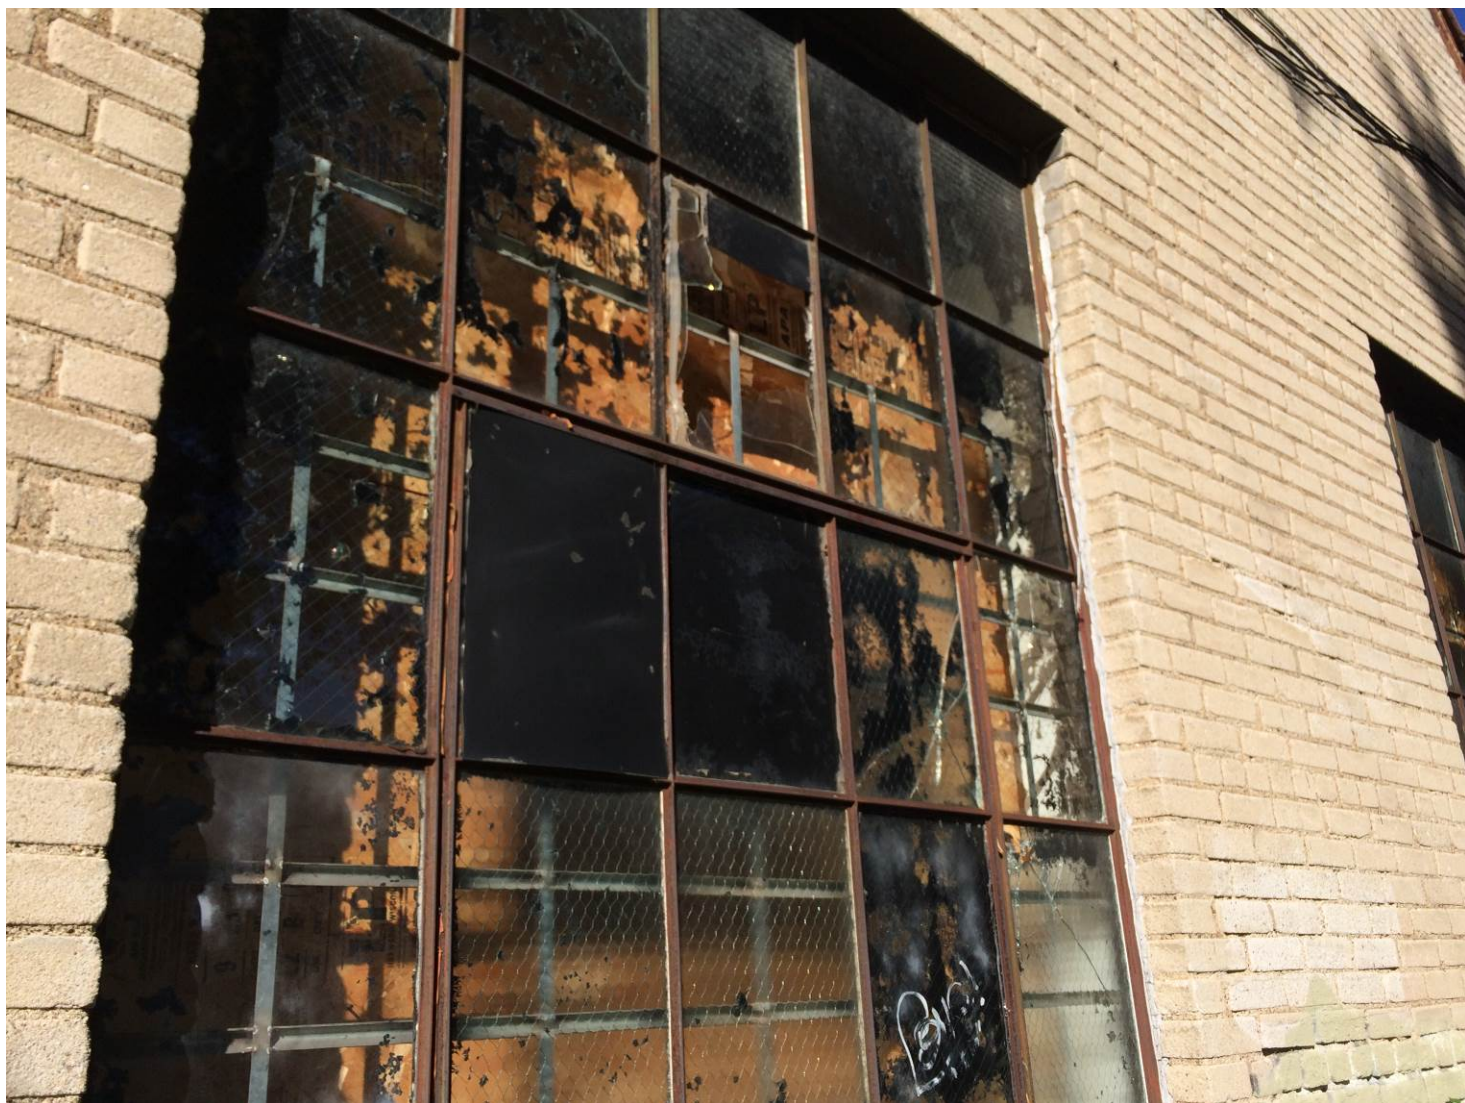

Date: October 13, 2016
File #: 13 - 227273
Folder Name: 678 - 680 SNELLING AVE N
PIN: 342923220179