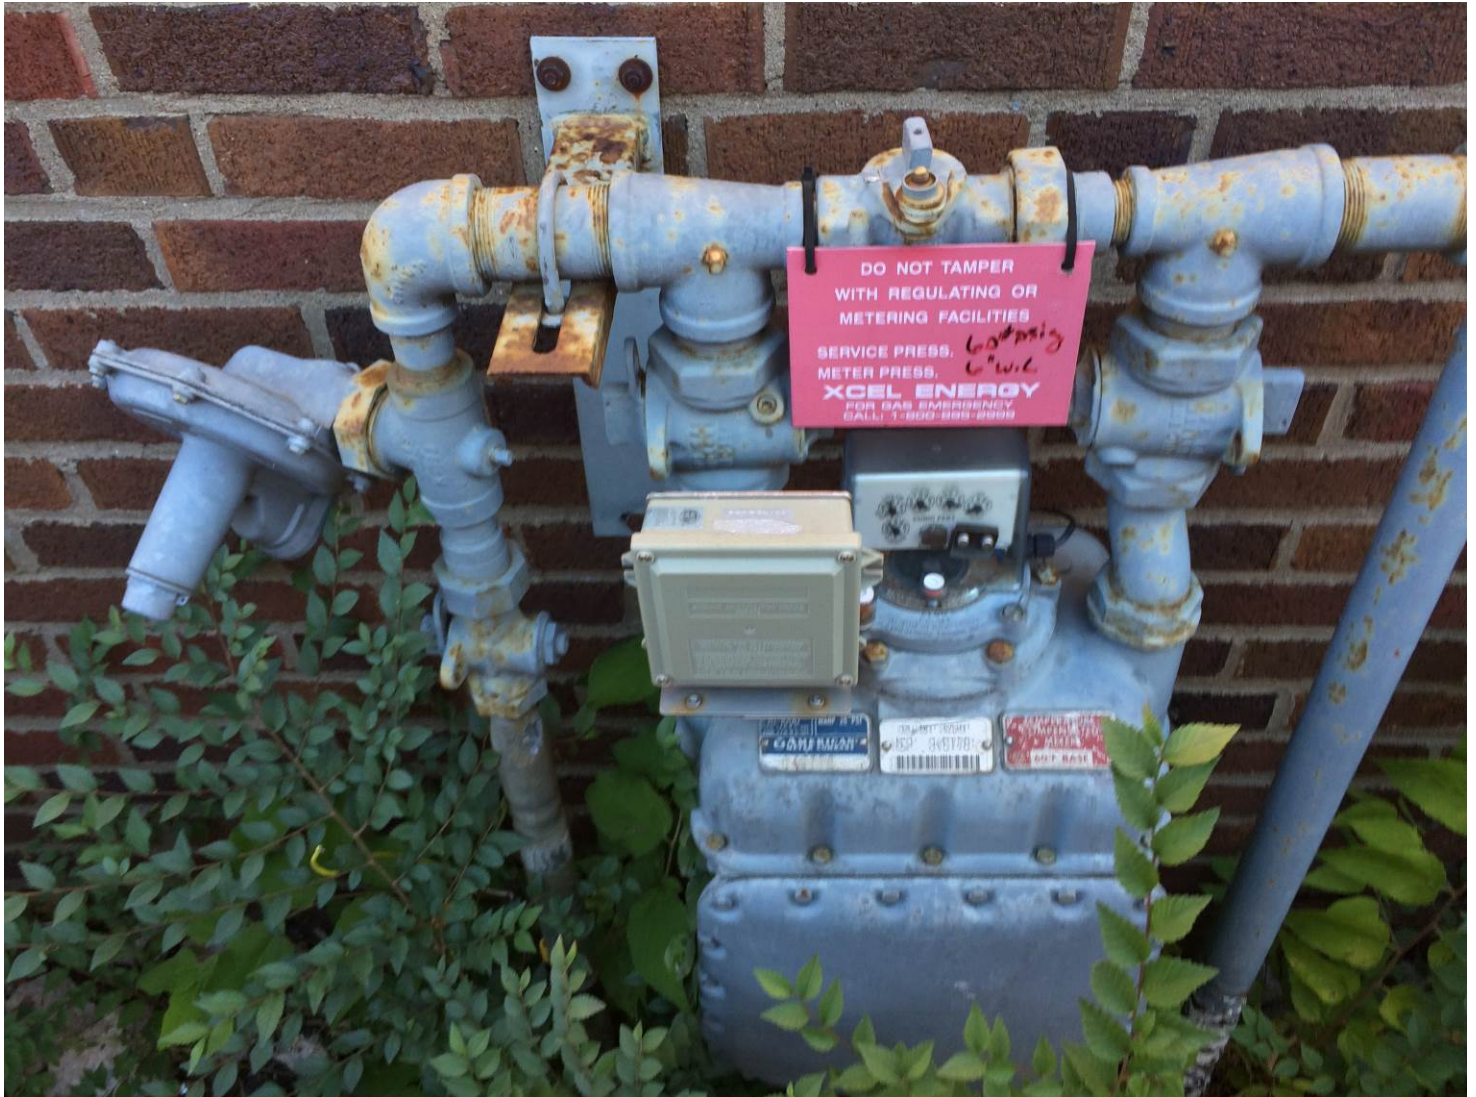

Date: October 13, 2016
File #: 13 - 227273
Folder Name: 678 - 680 SNELLING AVE N
PIN: 342923220179