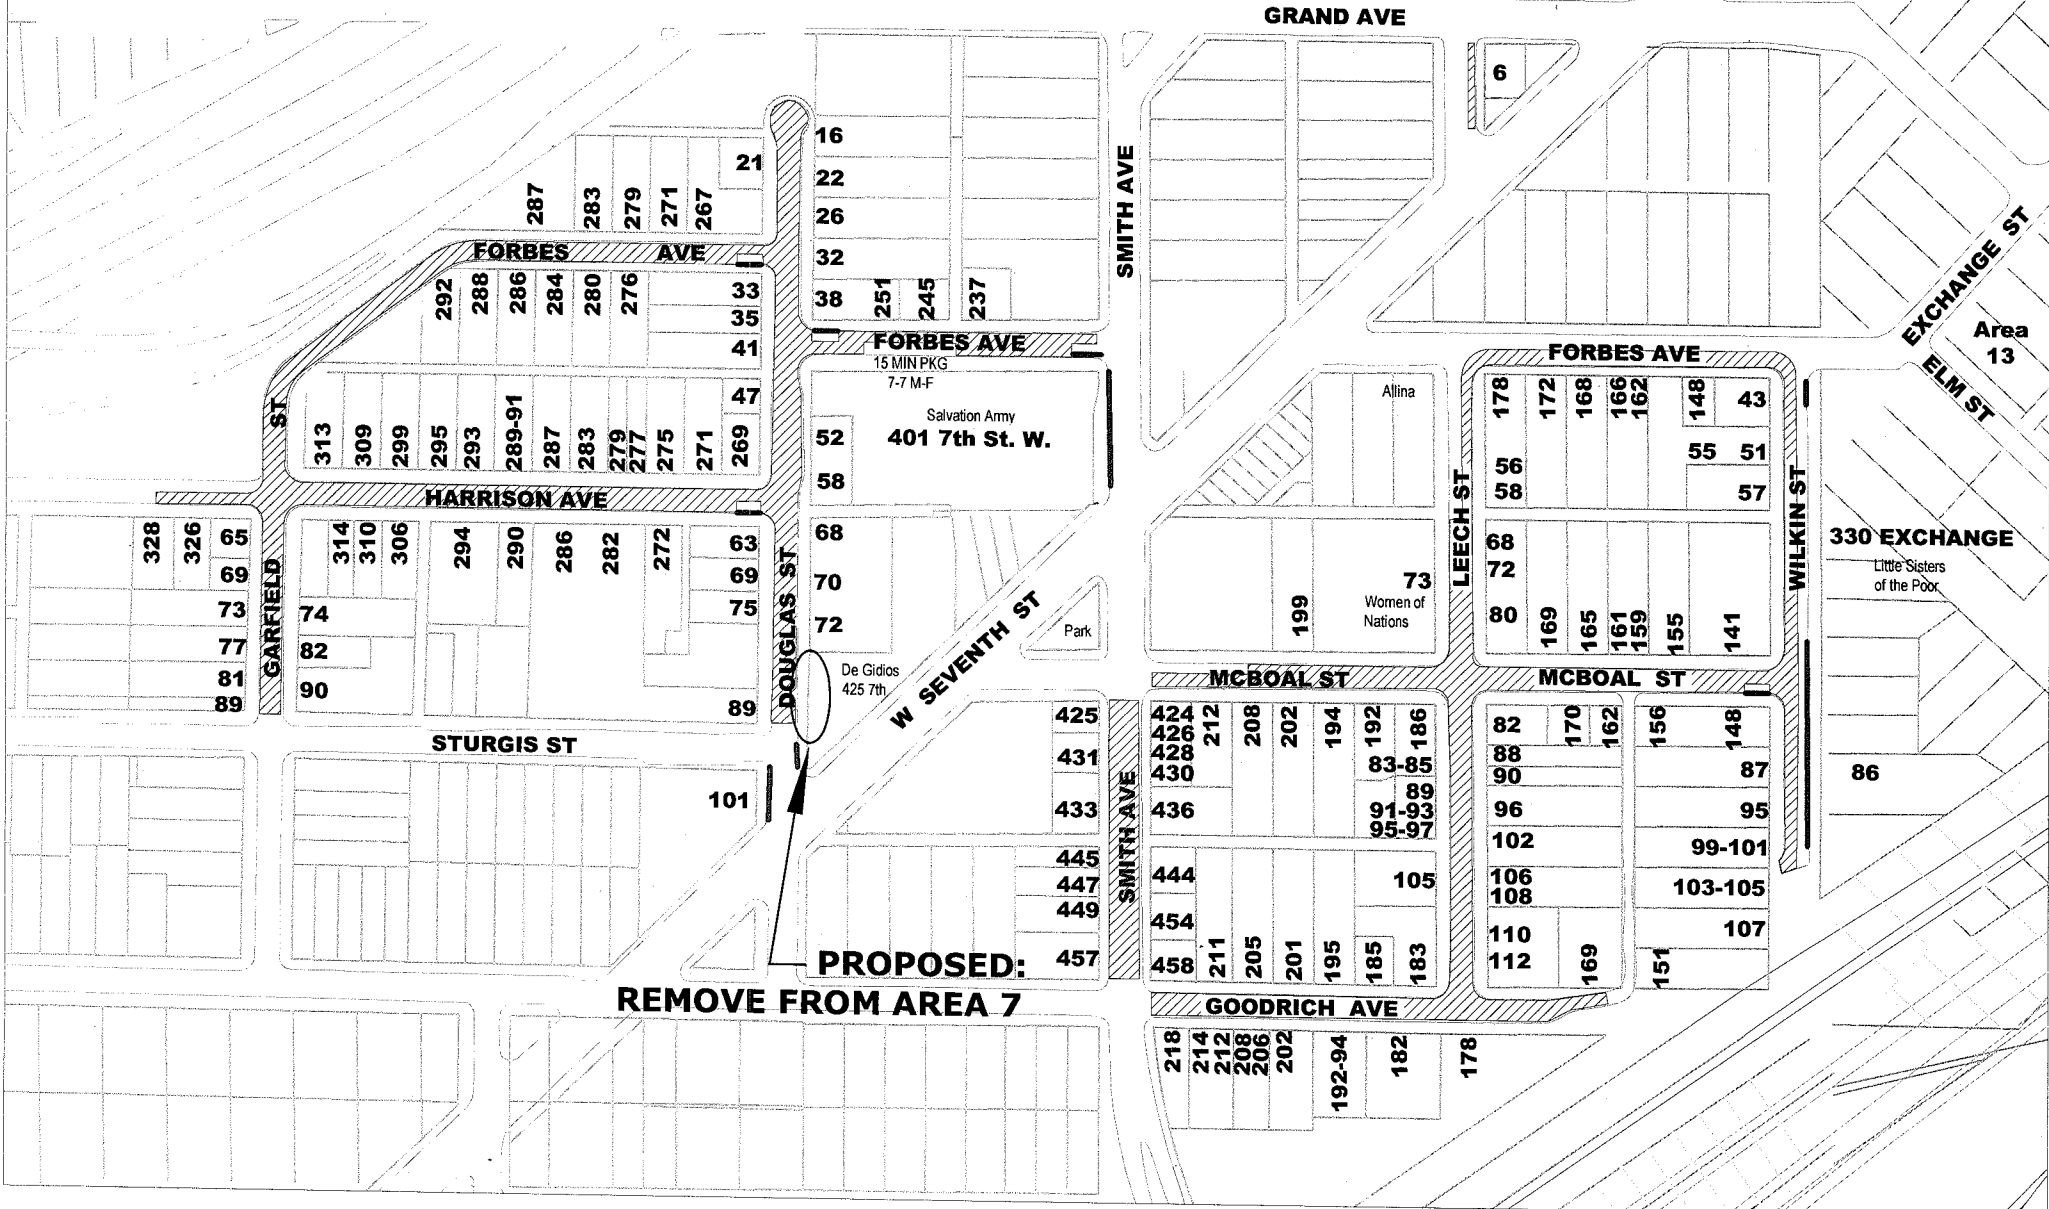

## Area Information

143 Properties  
287 Living Units  
405 Parking Spaces

 No Parking 7am-8pm Except by Permit

 No Parking

4 Vehicle / 2 Visitor Permits per Household

No Permits will be Available to Owners or Employees of Commercial Buildings / Businesses

Area 13

330 EXCHANGE  
Little Sisters of the Poor

**PROPOSED:  
REMOVE FROM AREA 7**