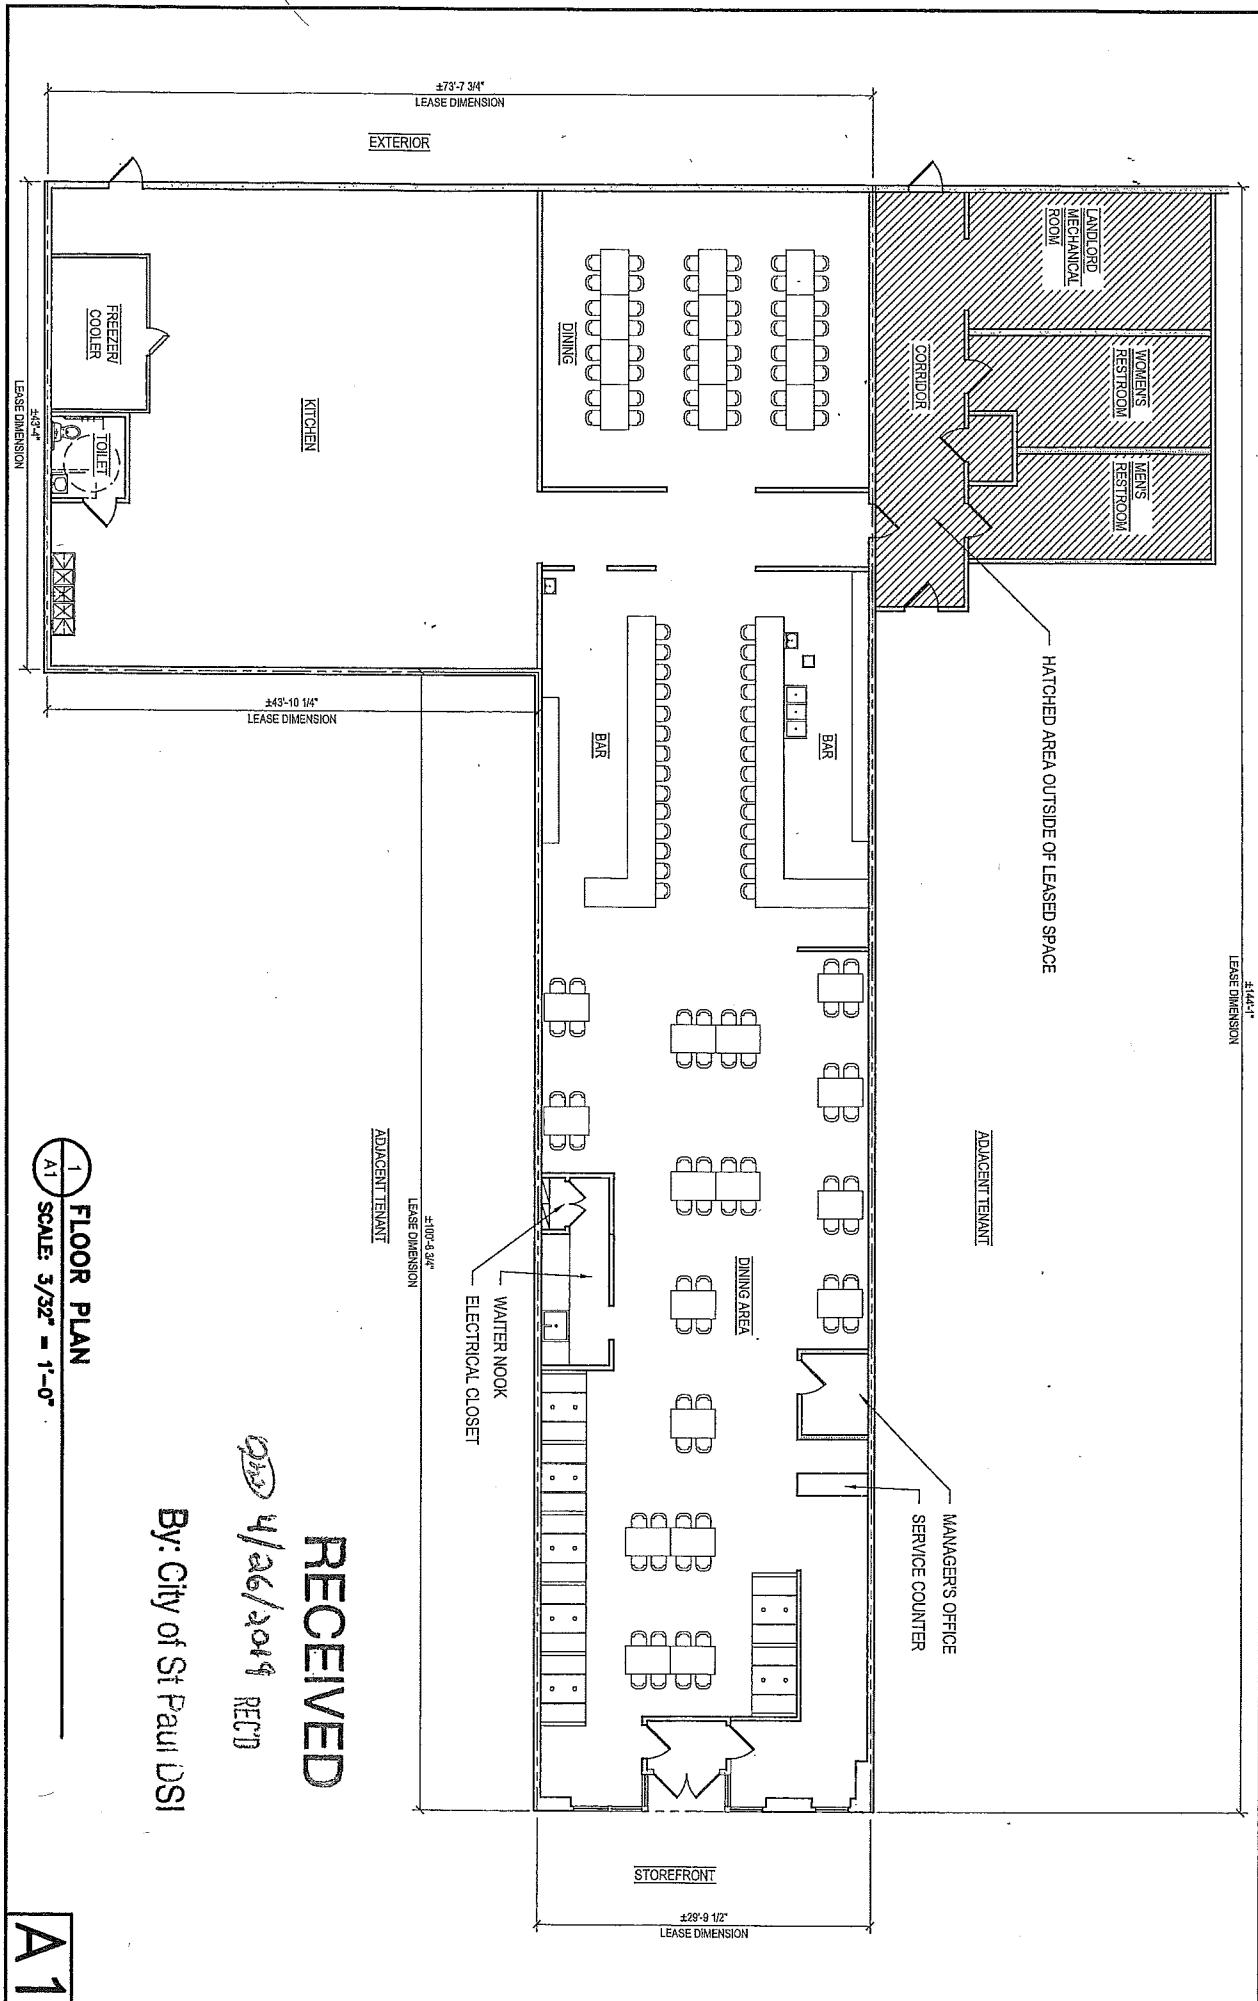

1 FLOOR  
A1 SCALE: 1/8" = 1'-0"

1 FLOOR PLAN  
A1 SCALE: 3/32" = 1'-0"

A1

RECEIVED  
4/26/2019 REC'D  
By: City of St Paul DSI