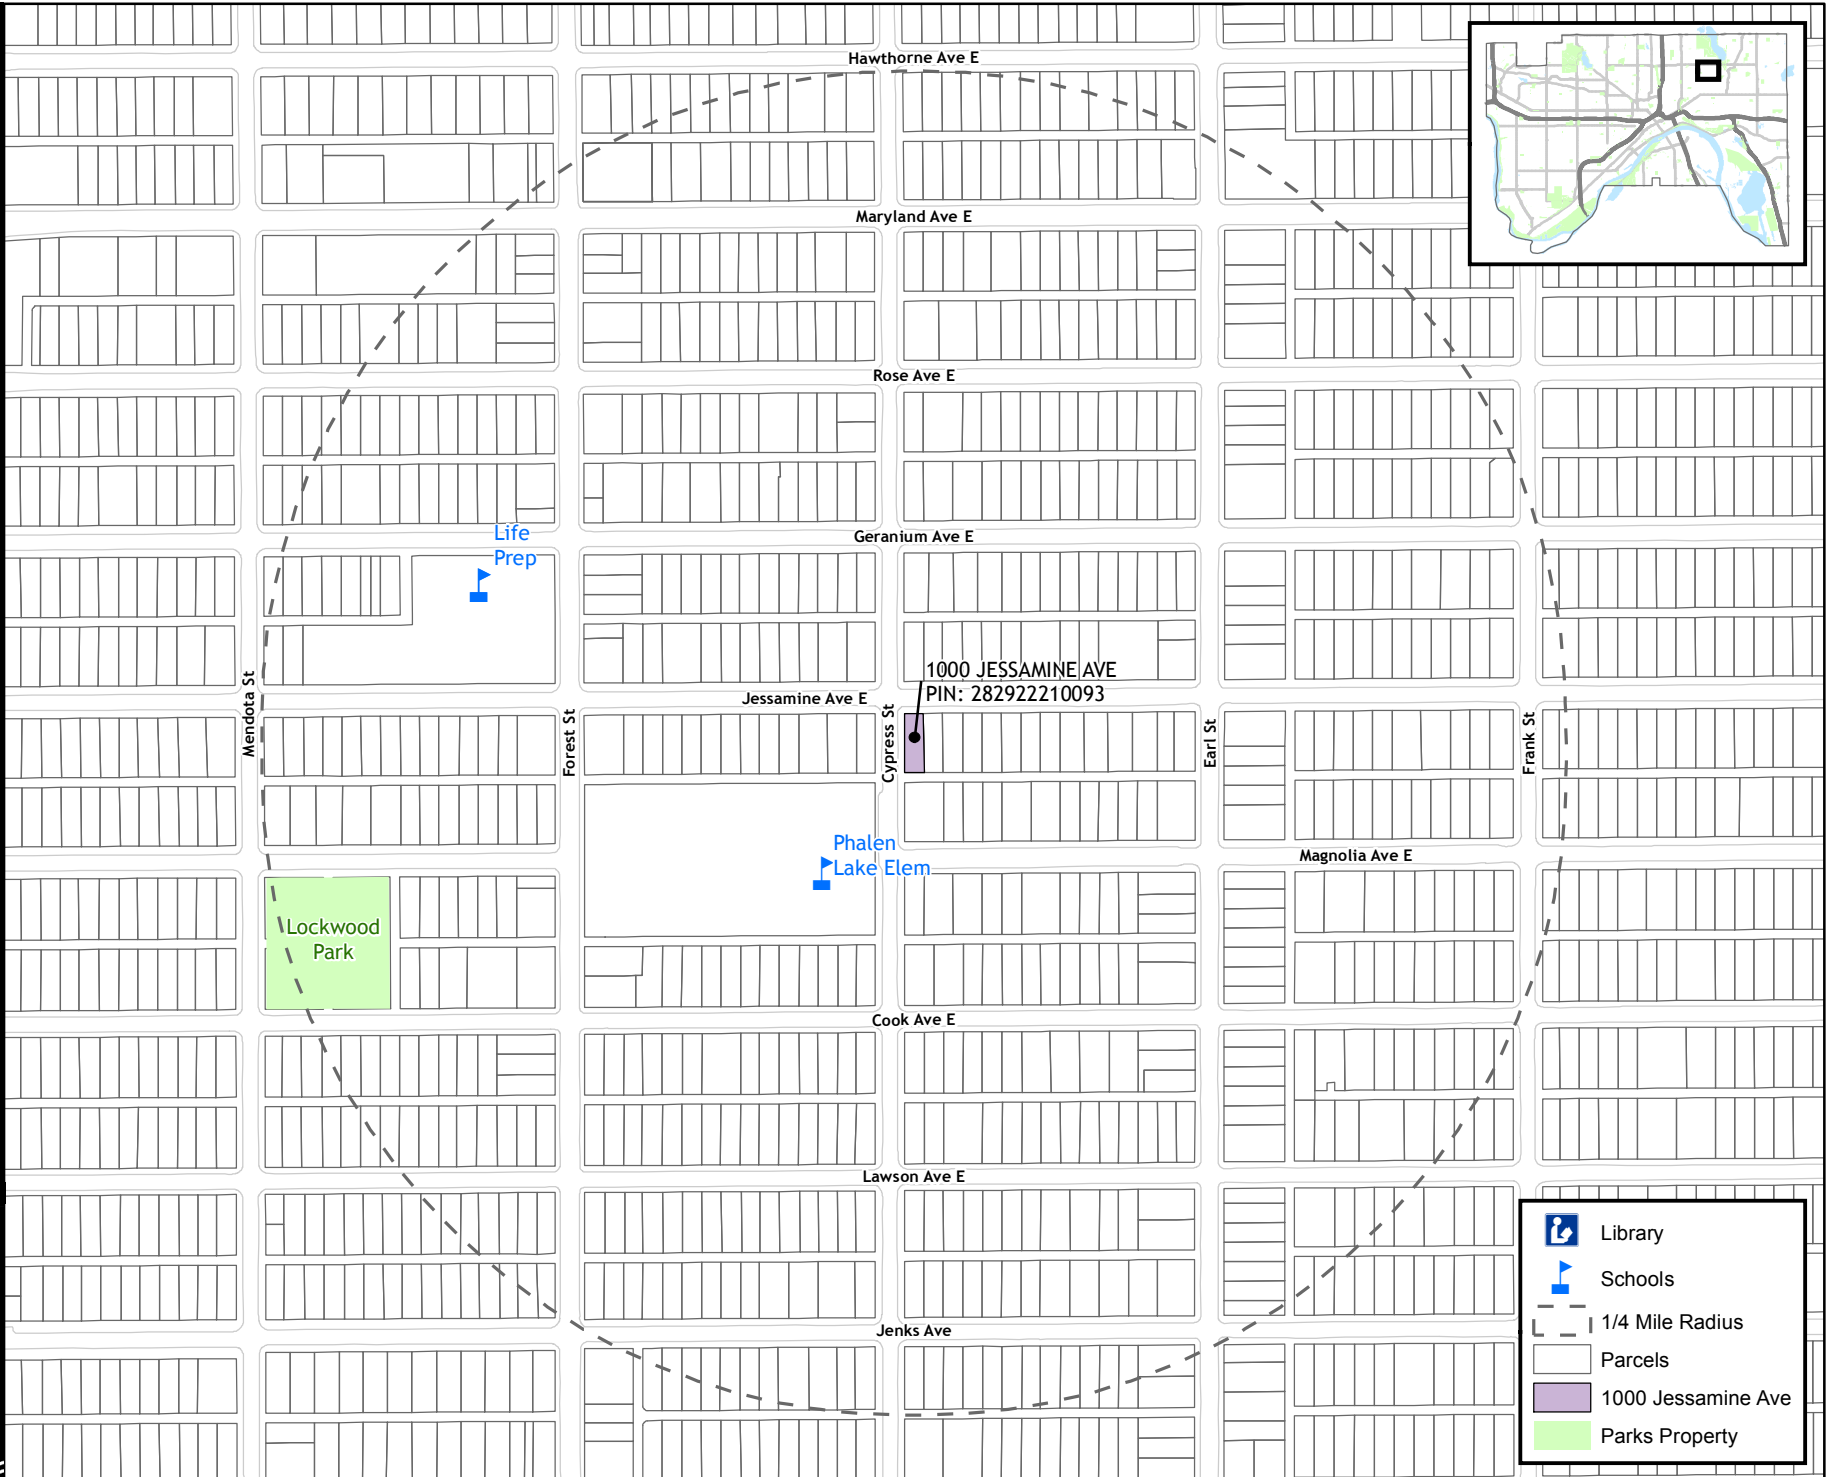

# Attachment B - Maps

	Library
	Schools
	1/4 Mile Radius
	Parcels
	1000 Jessamine Ave
	Parks Property