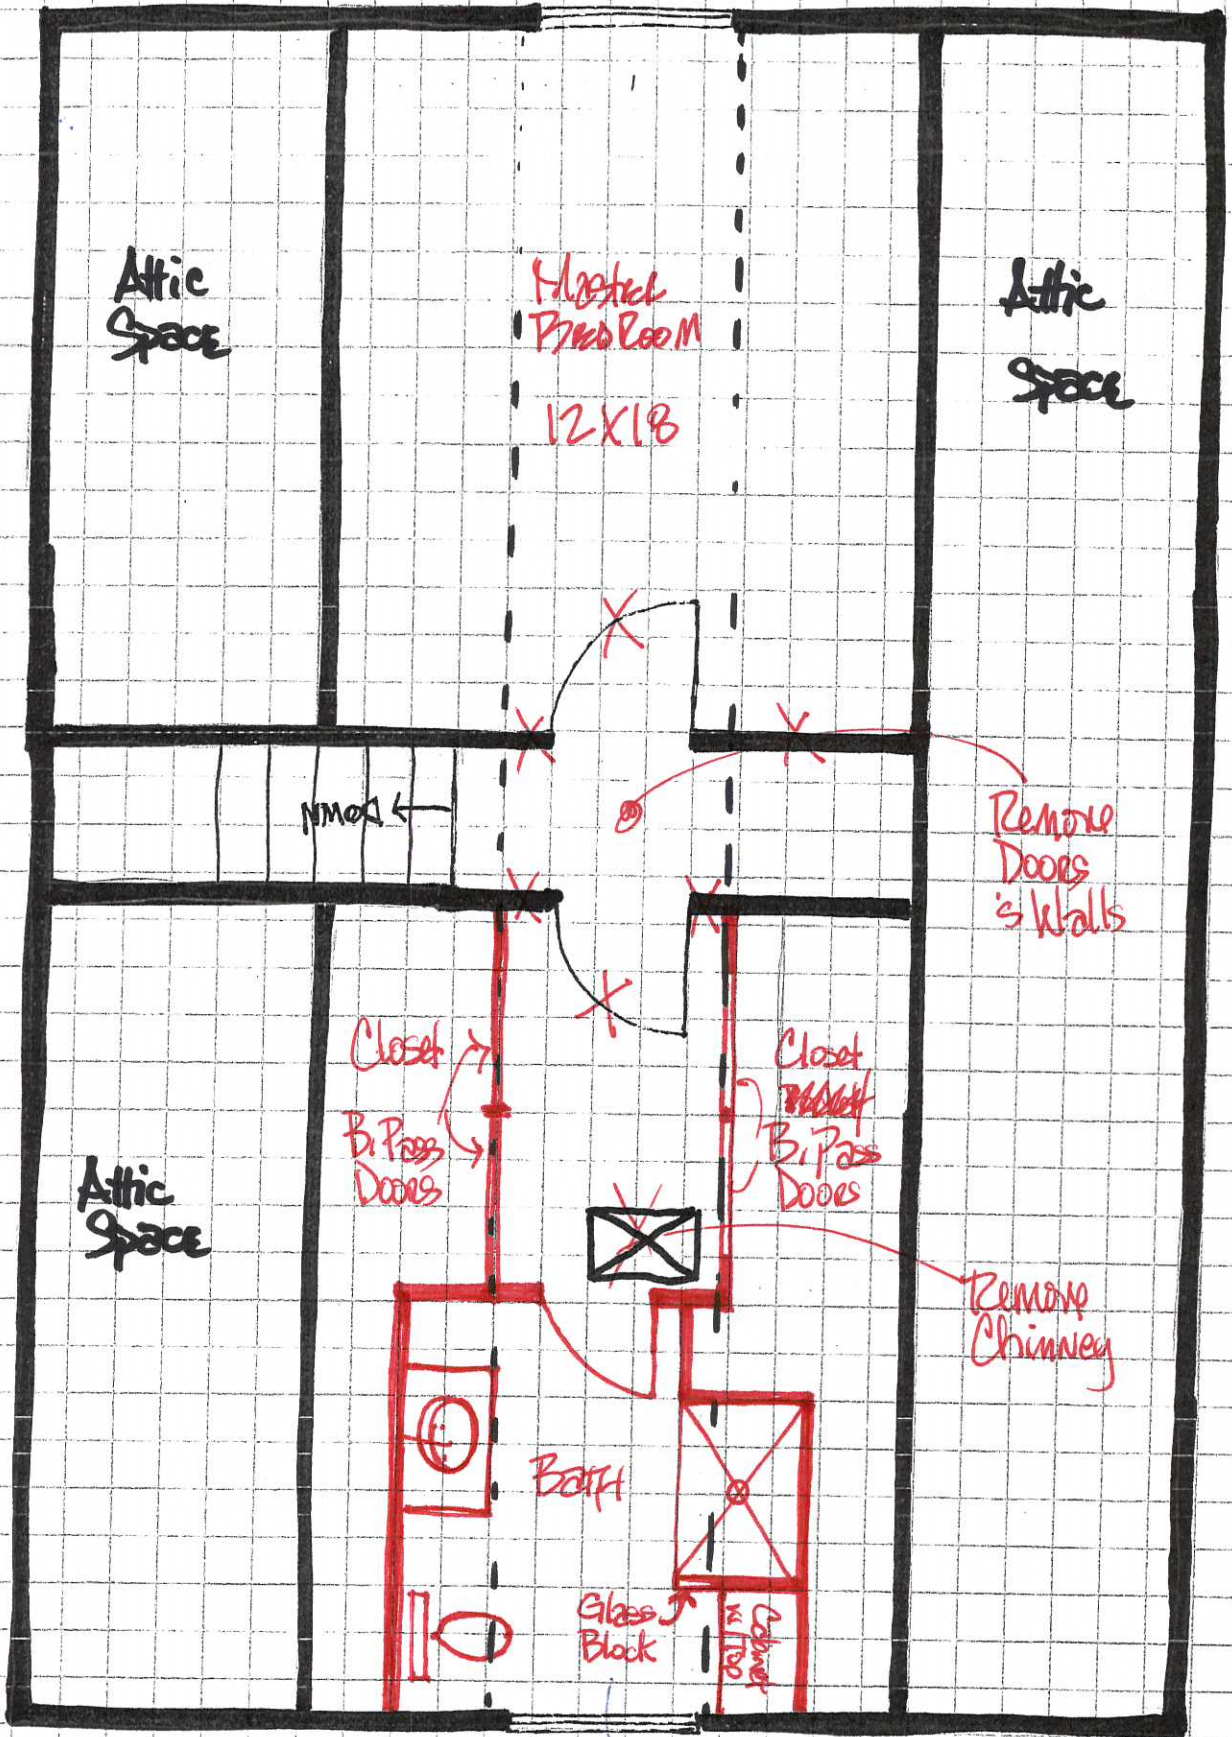

Windows Change to 2-Dr
↓

1022 Minnehaha
1st Floor

FRONT

Close in Windows
→

Kitchen

Living Rm

15 x 12

21 x 12

Header

dr →

Dining Rm

Install Glass Block Windows
Size

W.C.

Remove Chimney

12 x 10-6
Bed Room

12 x 9
Bed Room

5/21/15

1022 Minnehaha
2nd Floor

Attic Space

Master Bedroom

Attic Space

12x18

11x12 ←

Remove Doors & Walls