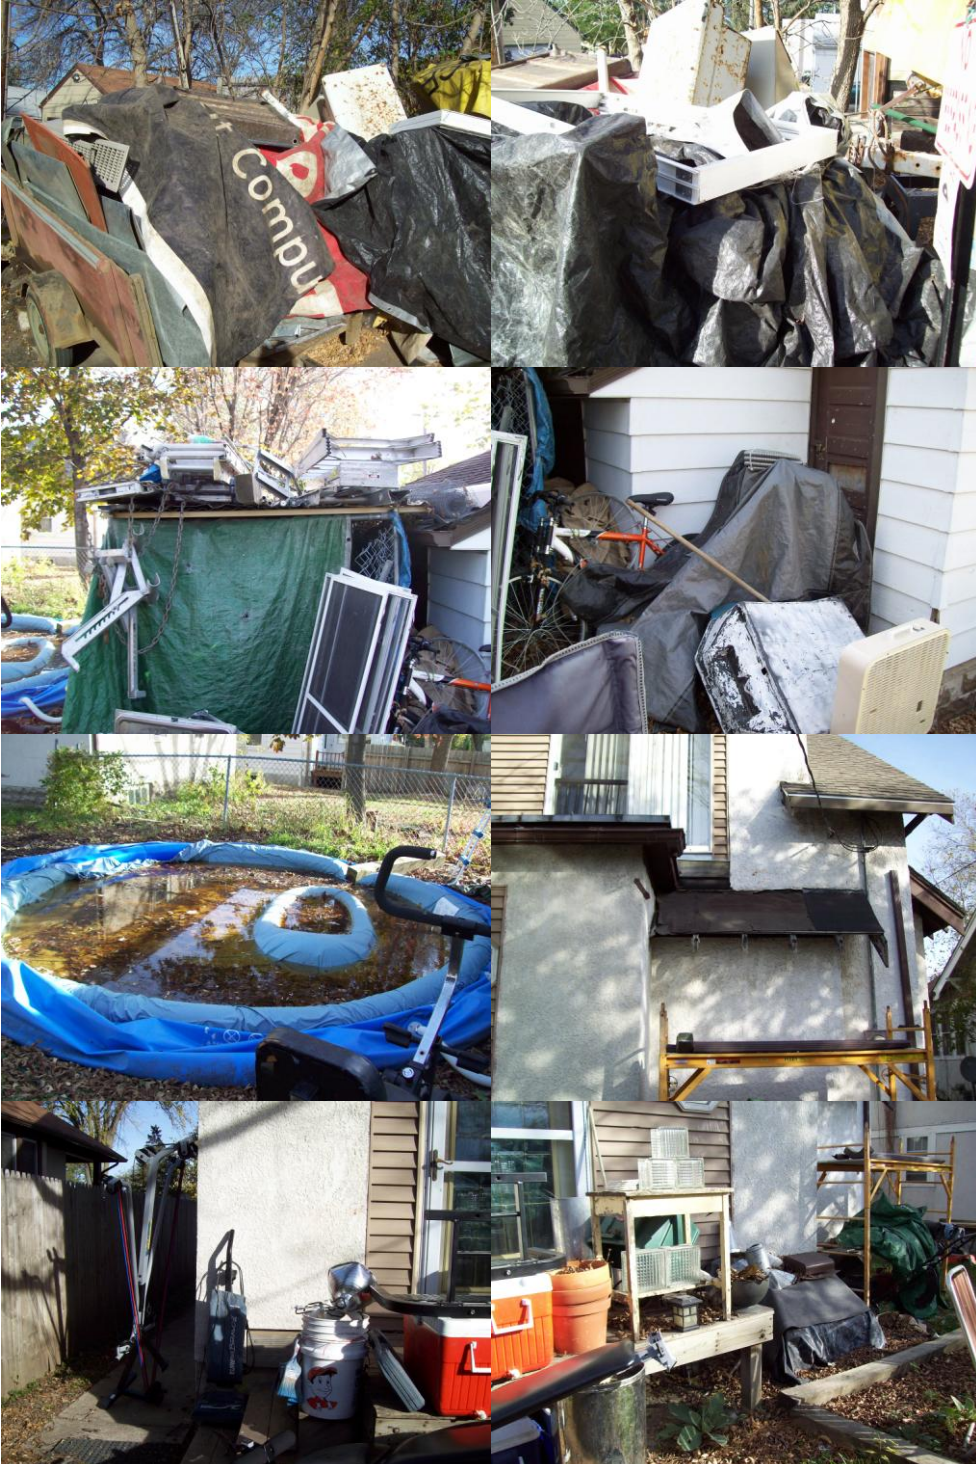

Date: October 21, 2010
File #: 10 - 793988
Folder Name: 842 CLEAR AVE
PIN: 212922320161

HP District:
Property Name:
Survey Info:

Date: October 21, 2010
File #: 10 - 793988
Folder Name: 842 CLEAR AVE
PIN: 212922320161