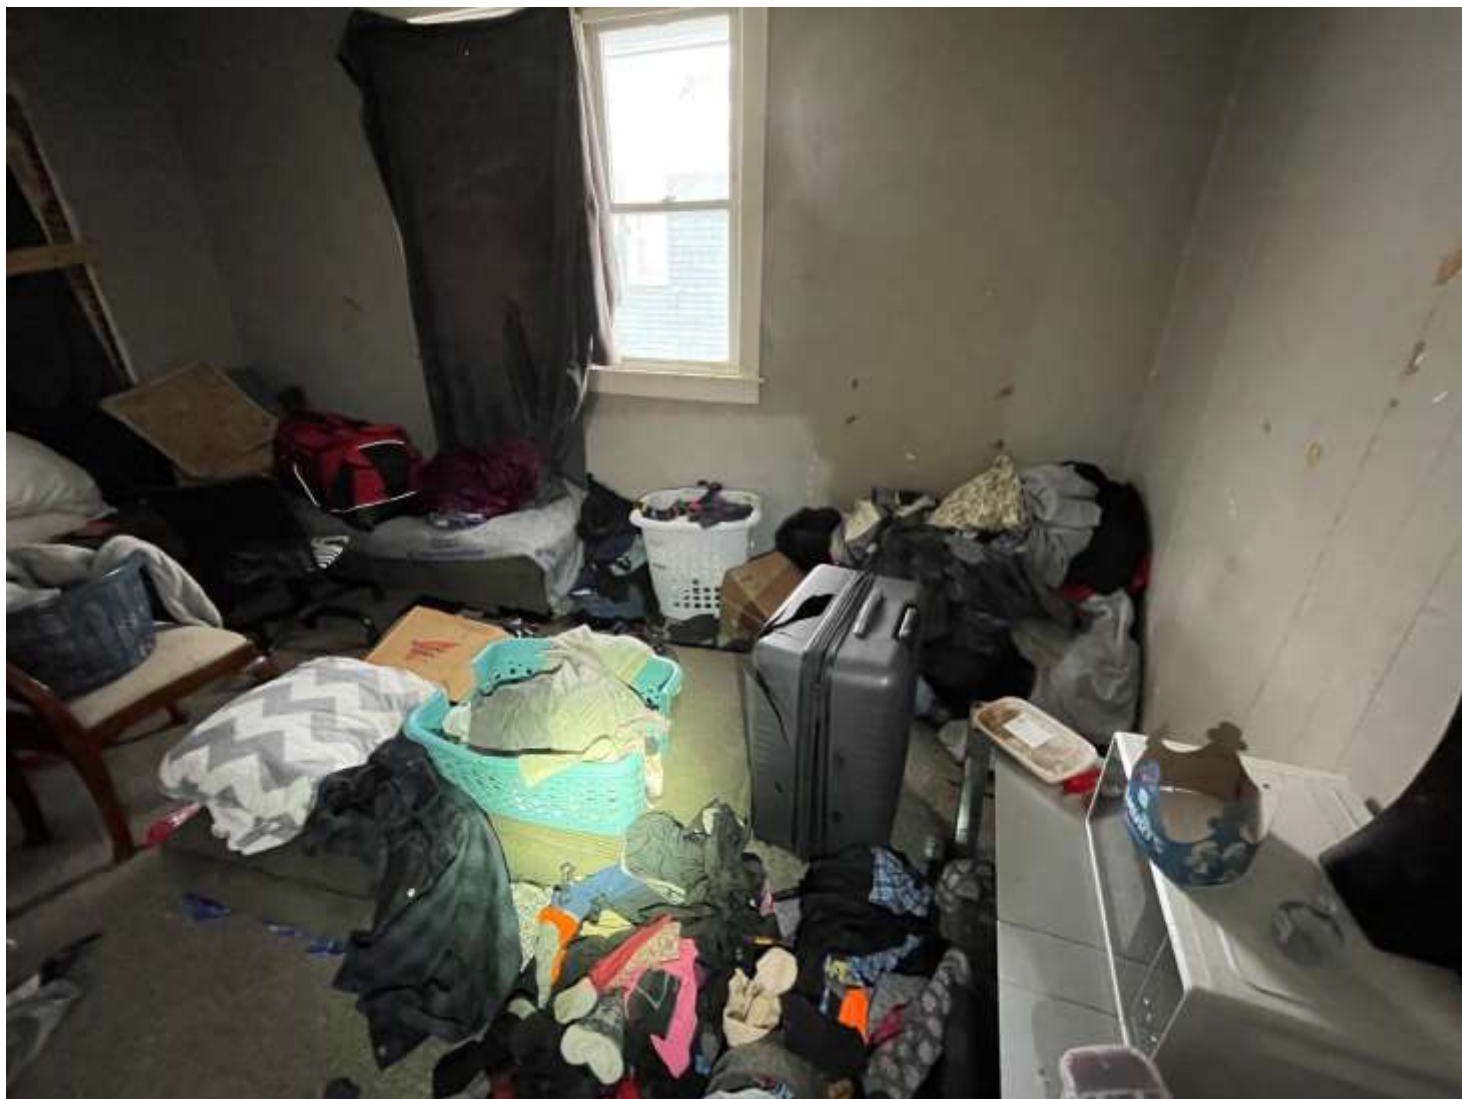

Date: February 06, 2025
File #: 23 - 092826
Folder Name: 658 CONWAY ST
PIN: 322922410077