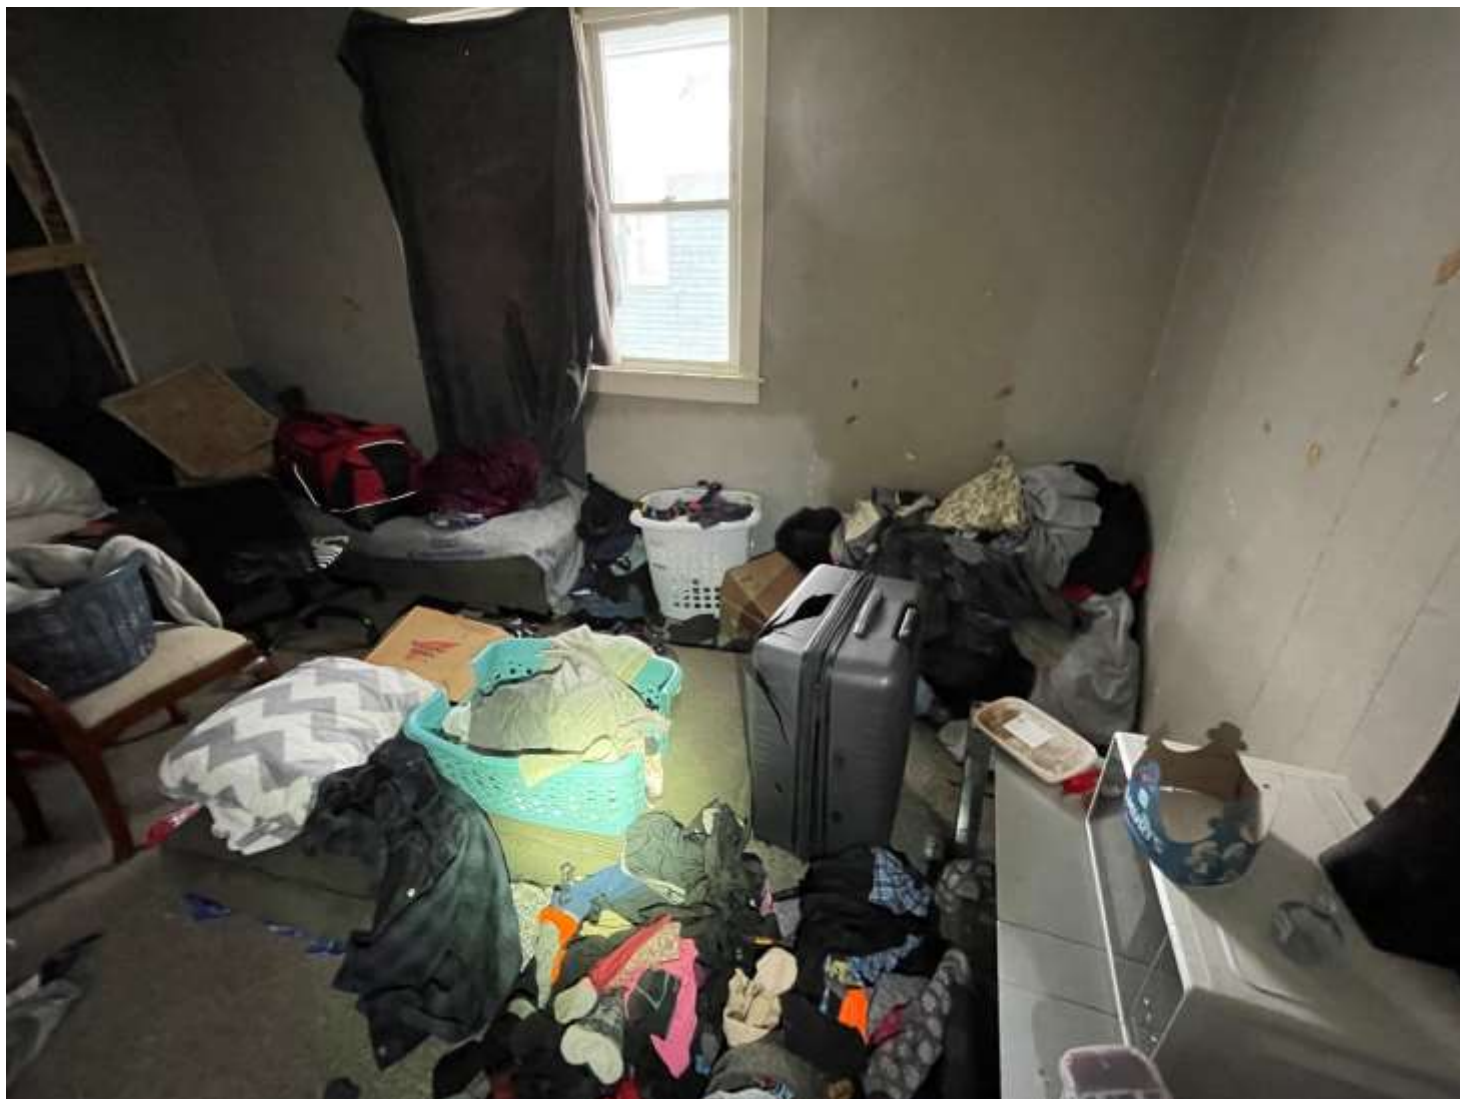

Date: February 06, 2025
File #: 23 - 092826
Folder Name: 658 CONWAY ST
PIN: 322922410077