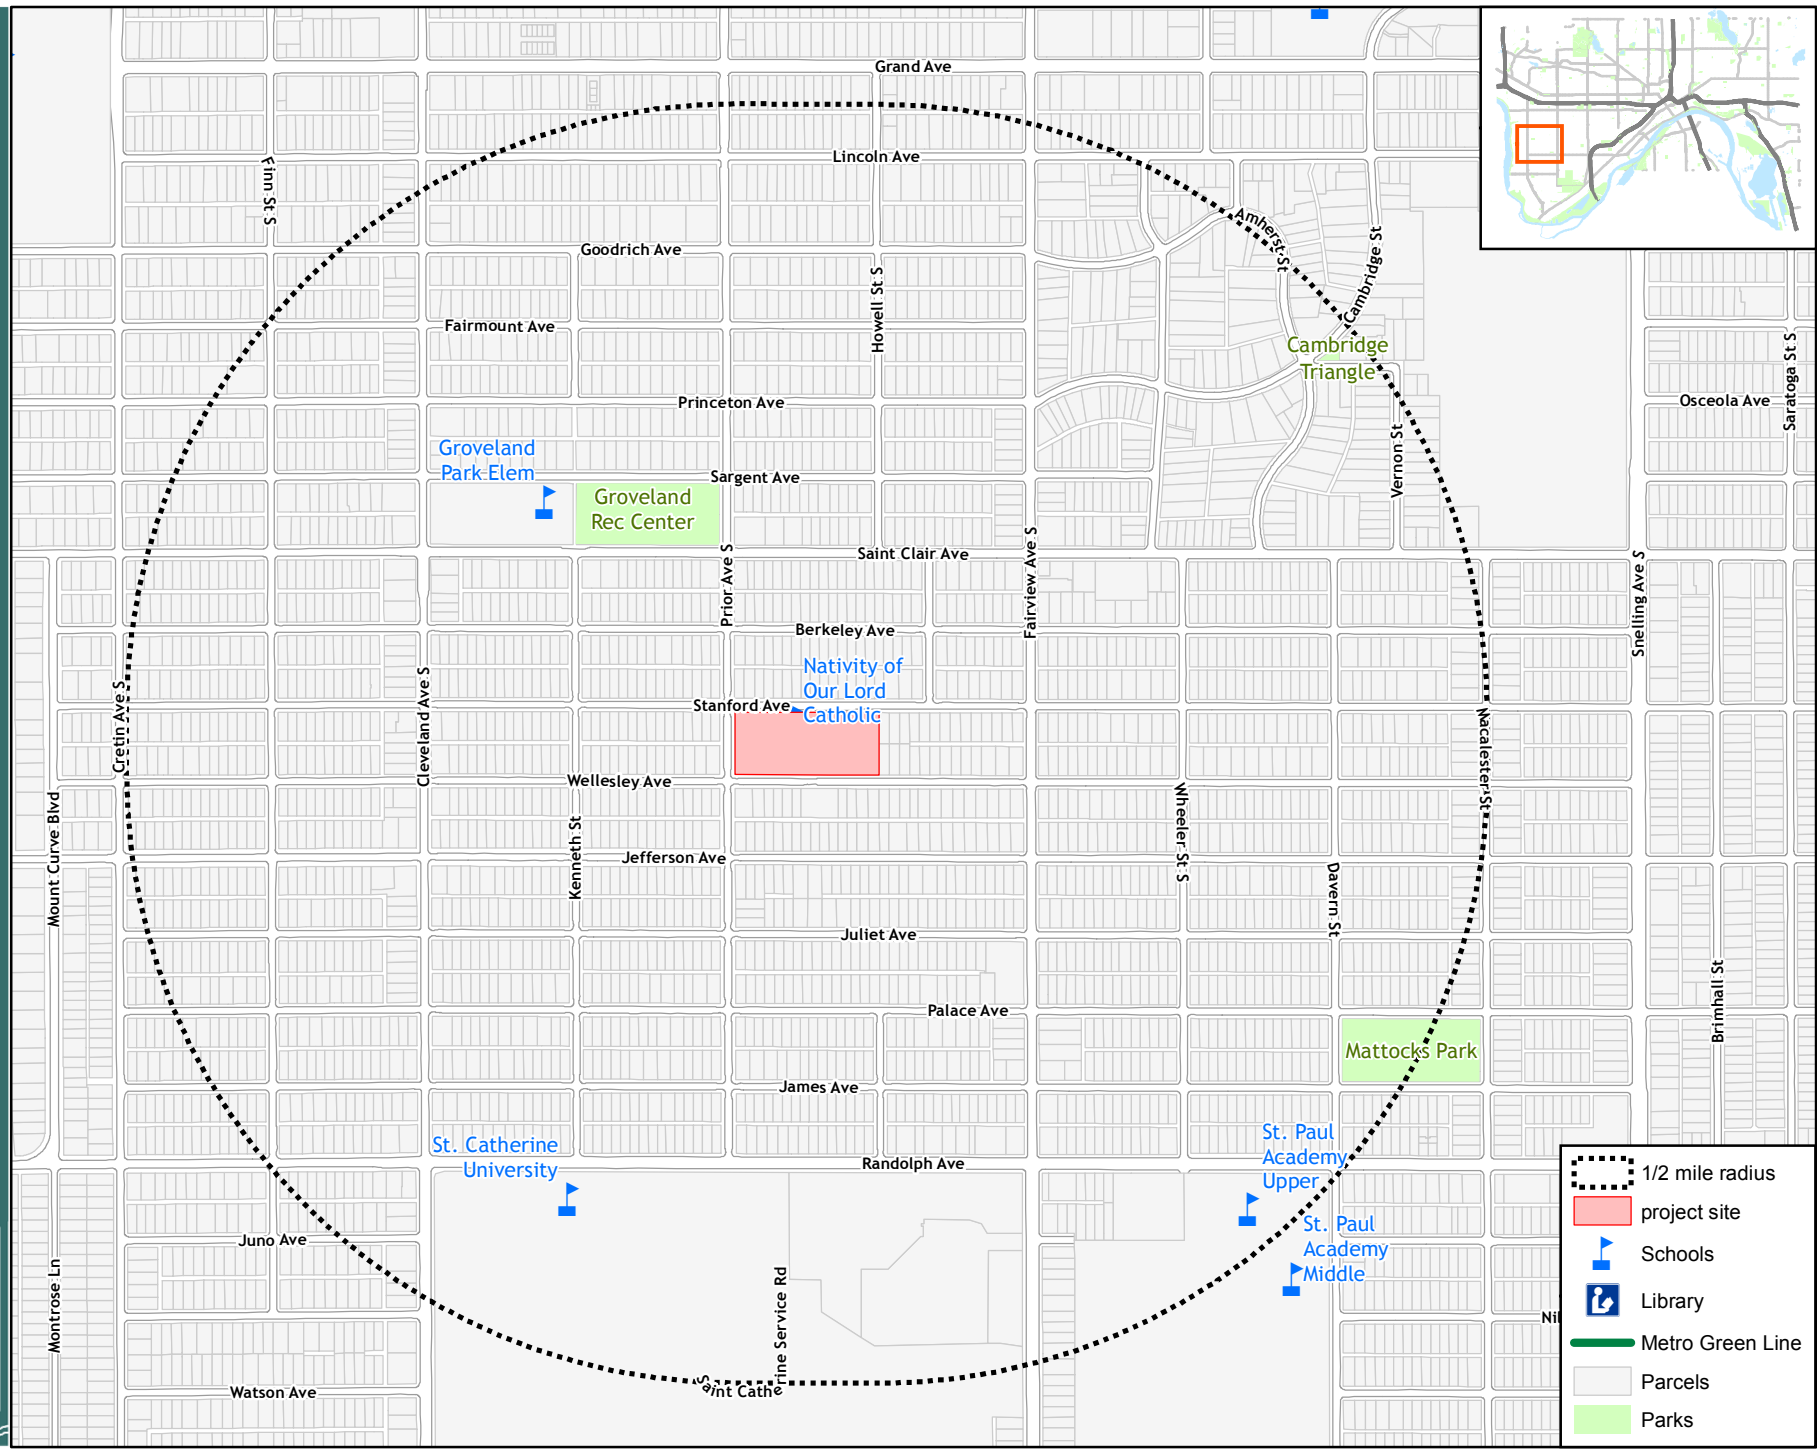

Nativity School, 1900 Stanford Avenue

	1/2 mile radius
	project site
	Schools
	Library
	Metro Green Line
	Parcels
	Parks

Source: Saint Paul Departments of Planning and Economic Development, Parks