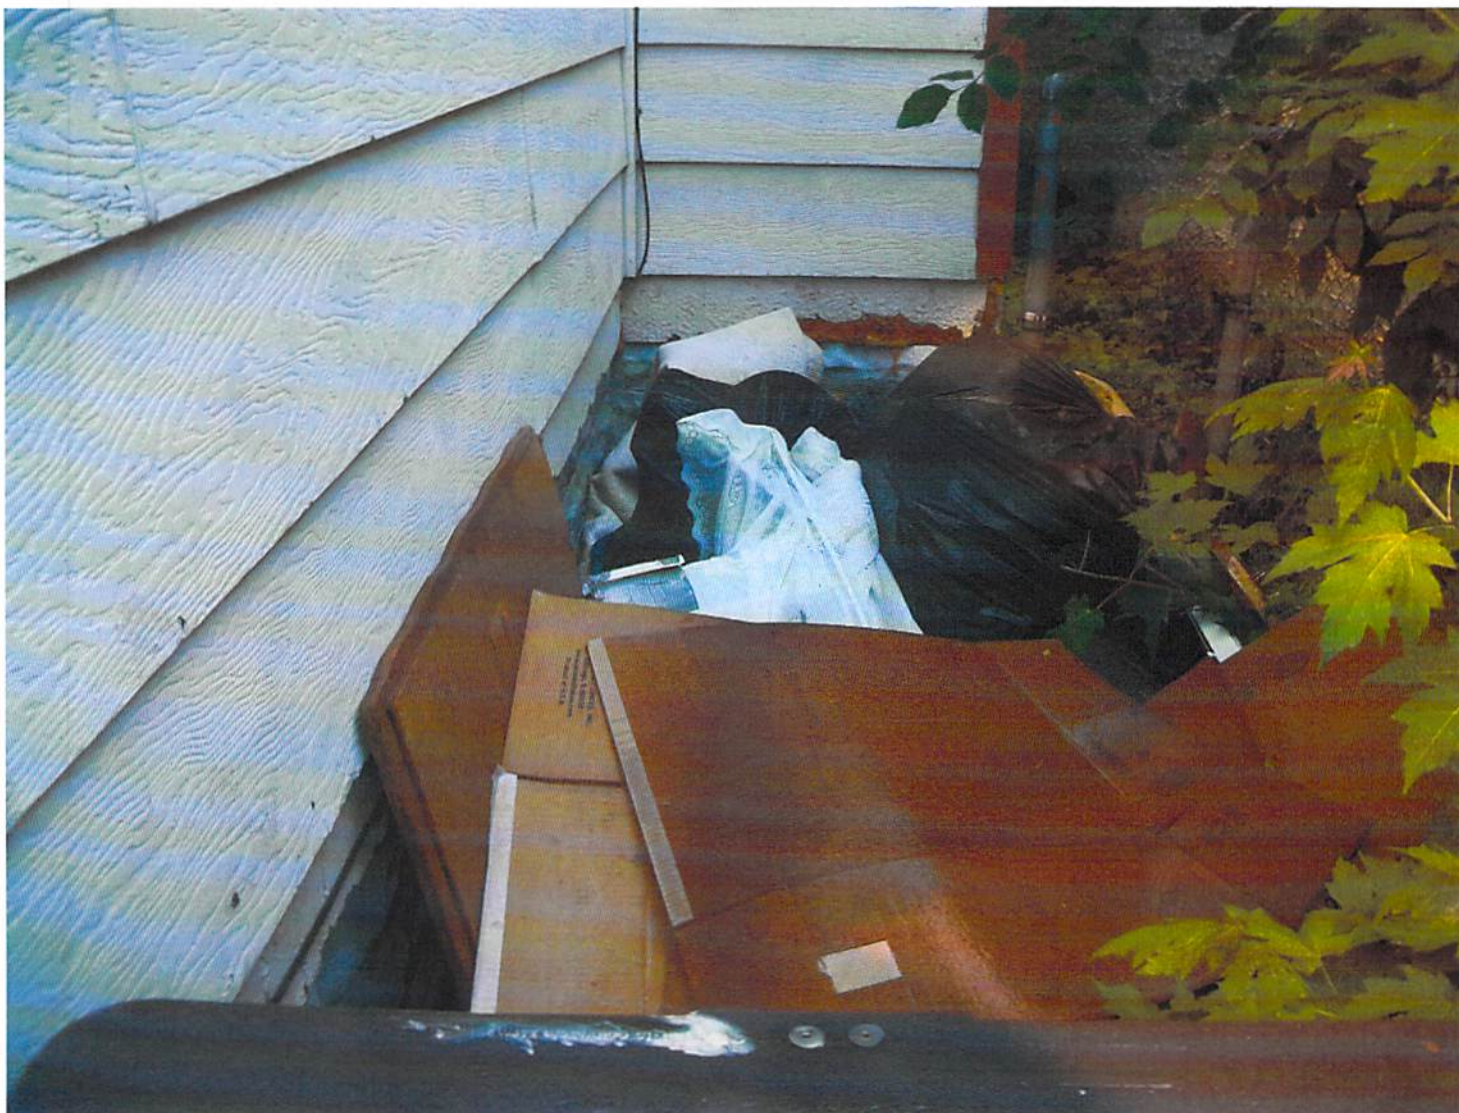

Date: June 23, 2011
File #: 11 - 010737
Folder Name: 869 ALBEMARLE ST
PIN: 252923410157

— Carbage