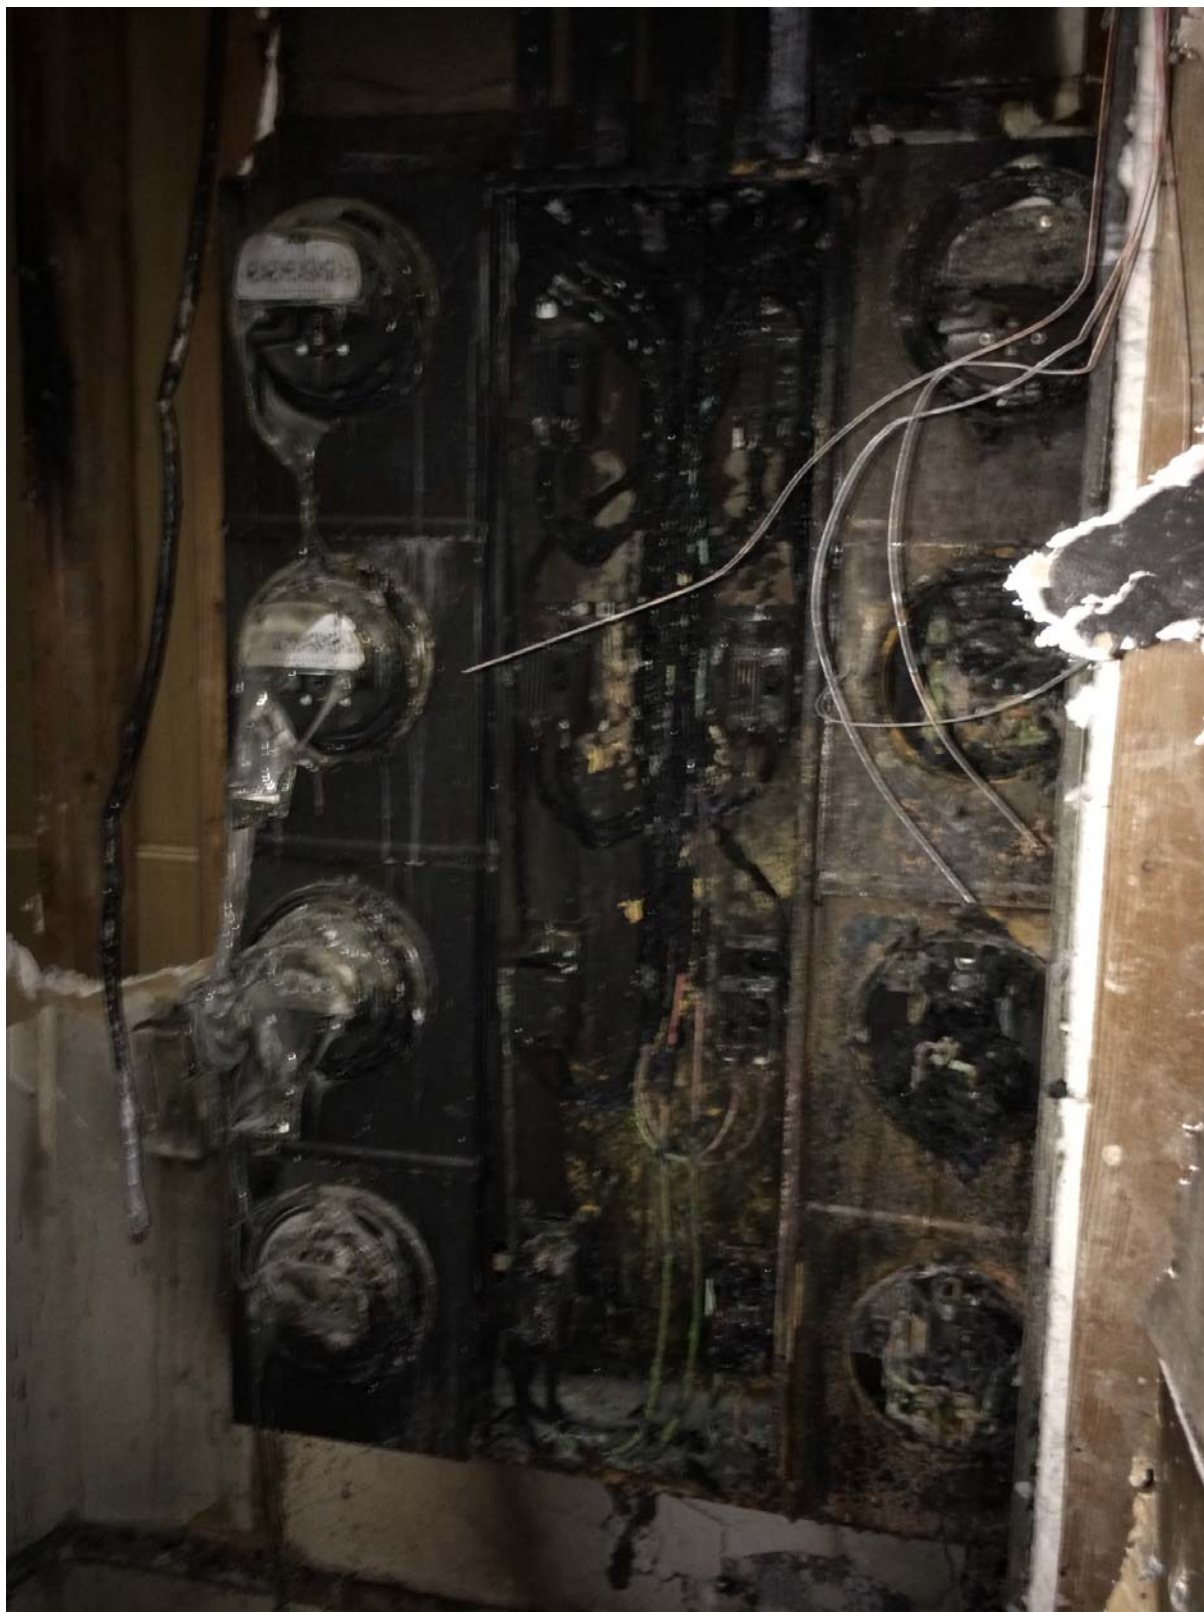

Date: November 14, 2017
File #: 17 - 213392
Folder Name: 1032 DULUTH ST
PIN: 282922140064

Date: November 14, 2017
File #: 17 - 213392
Folder Name: 1032 DULUTH ST
PIN: 282922140064

Date: November 14, 2017
File #: 17 - 213392
Folder Name: 1032 DULUTH ST
PIN: 282922140064