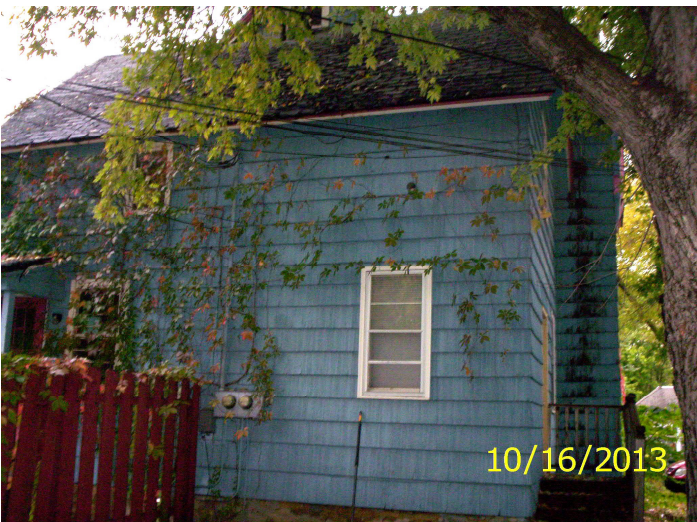

Date: October 16, 2013
File #: 13 - 242404
Folder Name: 226 GROTTO ST N
PIN: 022823110033

HP District:
Property Name: Cornelius Ruse Double House
Survey Info: RA-SPC-1639

Garage

Front postings

North and east sides

North and west sides, postings