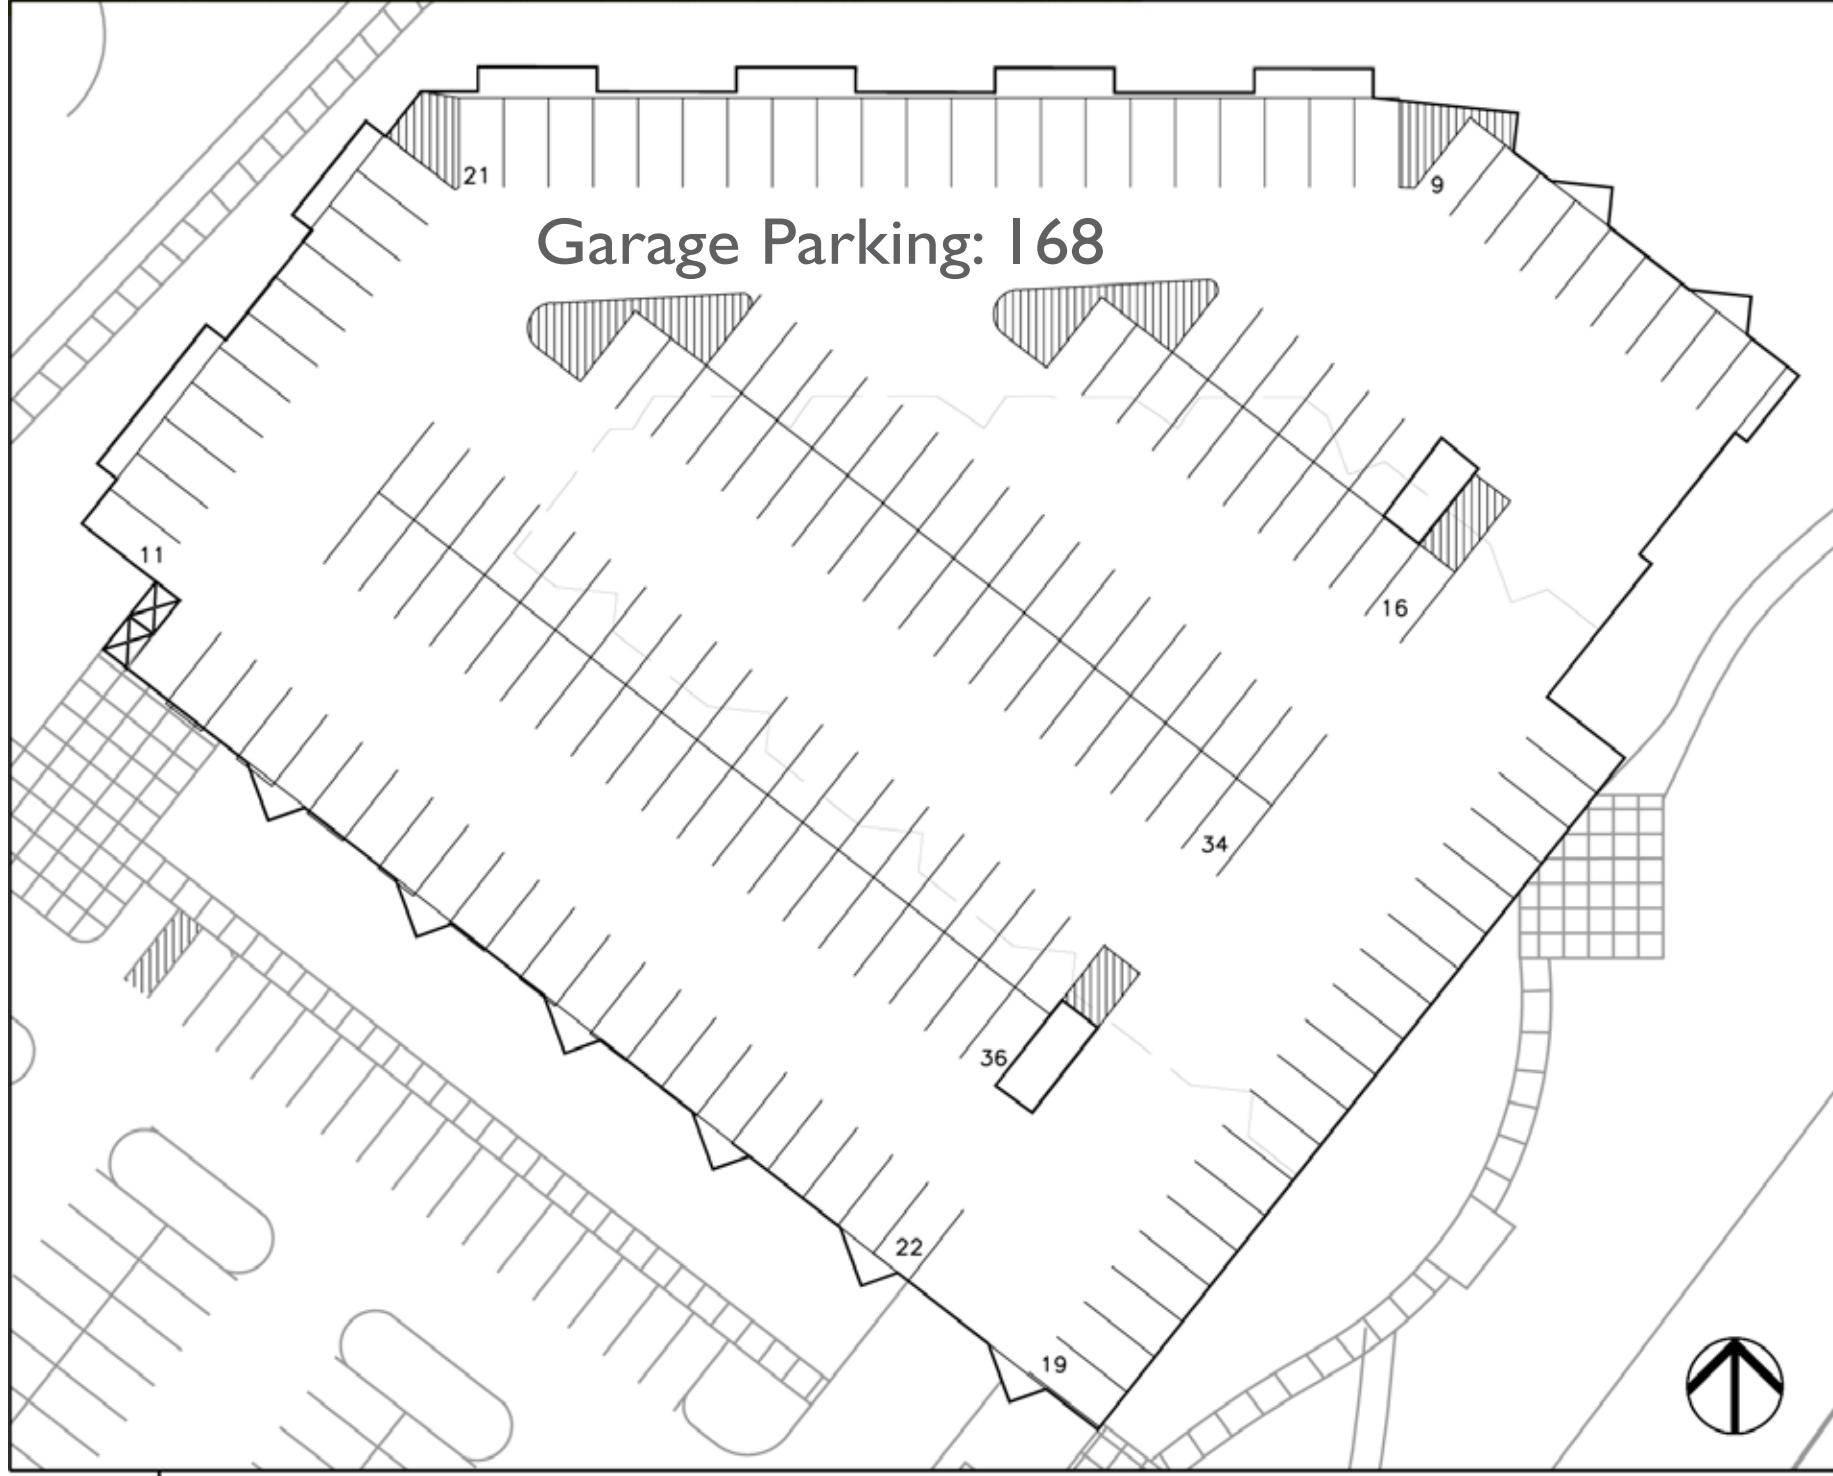

# VICTORIA PARK - St.Paul, MN | Proposed Phase 2 Development

Garage Level Plan

**PARKING COUNT**

Surface Parking:	142
Garage Parking:	168
<b>Total:</b>	<b>310</b>

**UNIT COUNT**

Five Floors	182 Total
-------------	-----------

Schematic Site Plan

11/15/2012