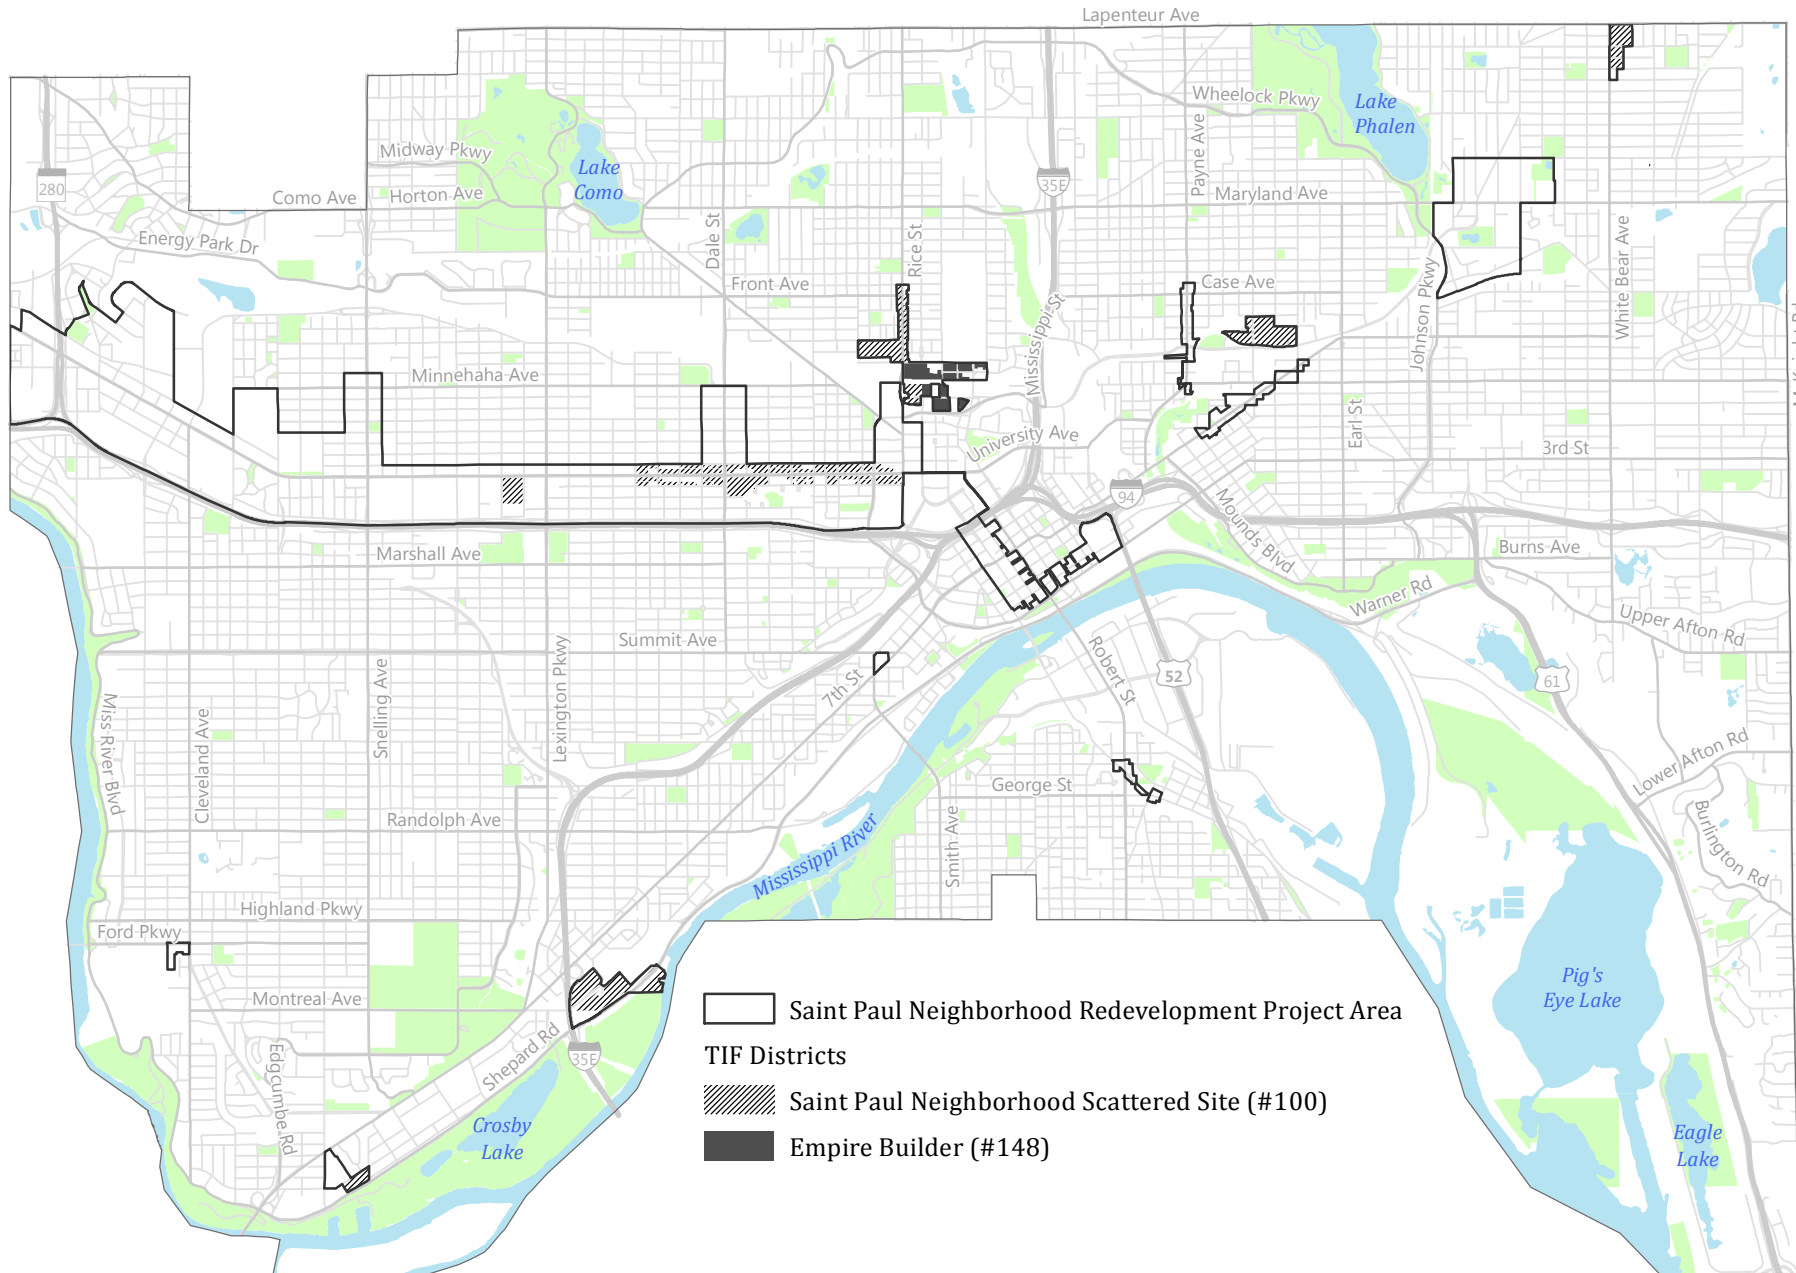

Saint Paul Neighborhood Scattered Site and Empire Builder TIF Districts located within the Saint Paul Neighborhood Redevelopment Project Area

-  Saint Paul Neighborhood Redevelopment Project Area
-  Saint Paul Neighborhood Scattered Site (#100)
-  Empire Builder (#148)