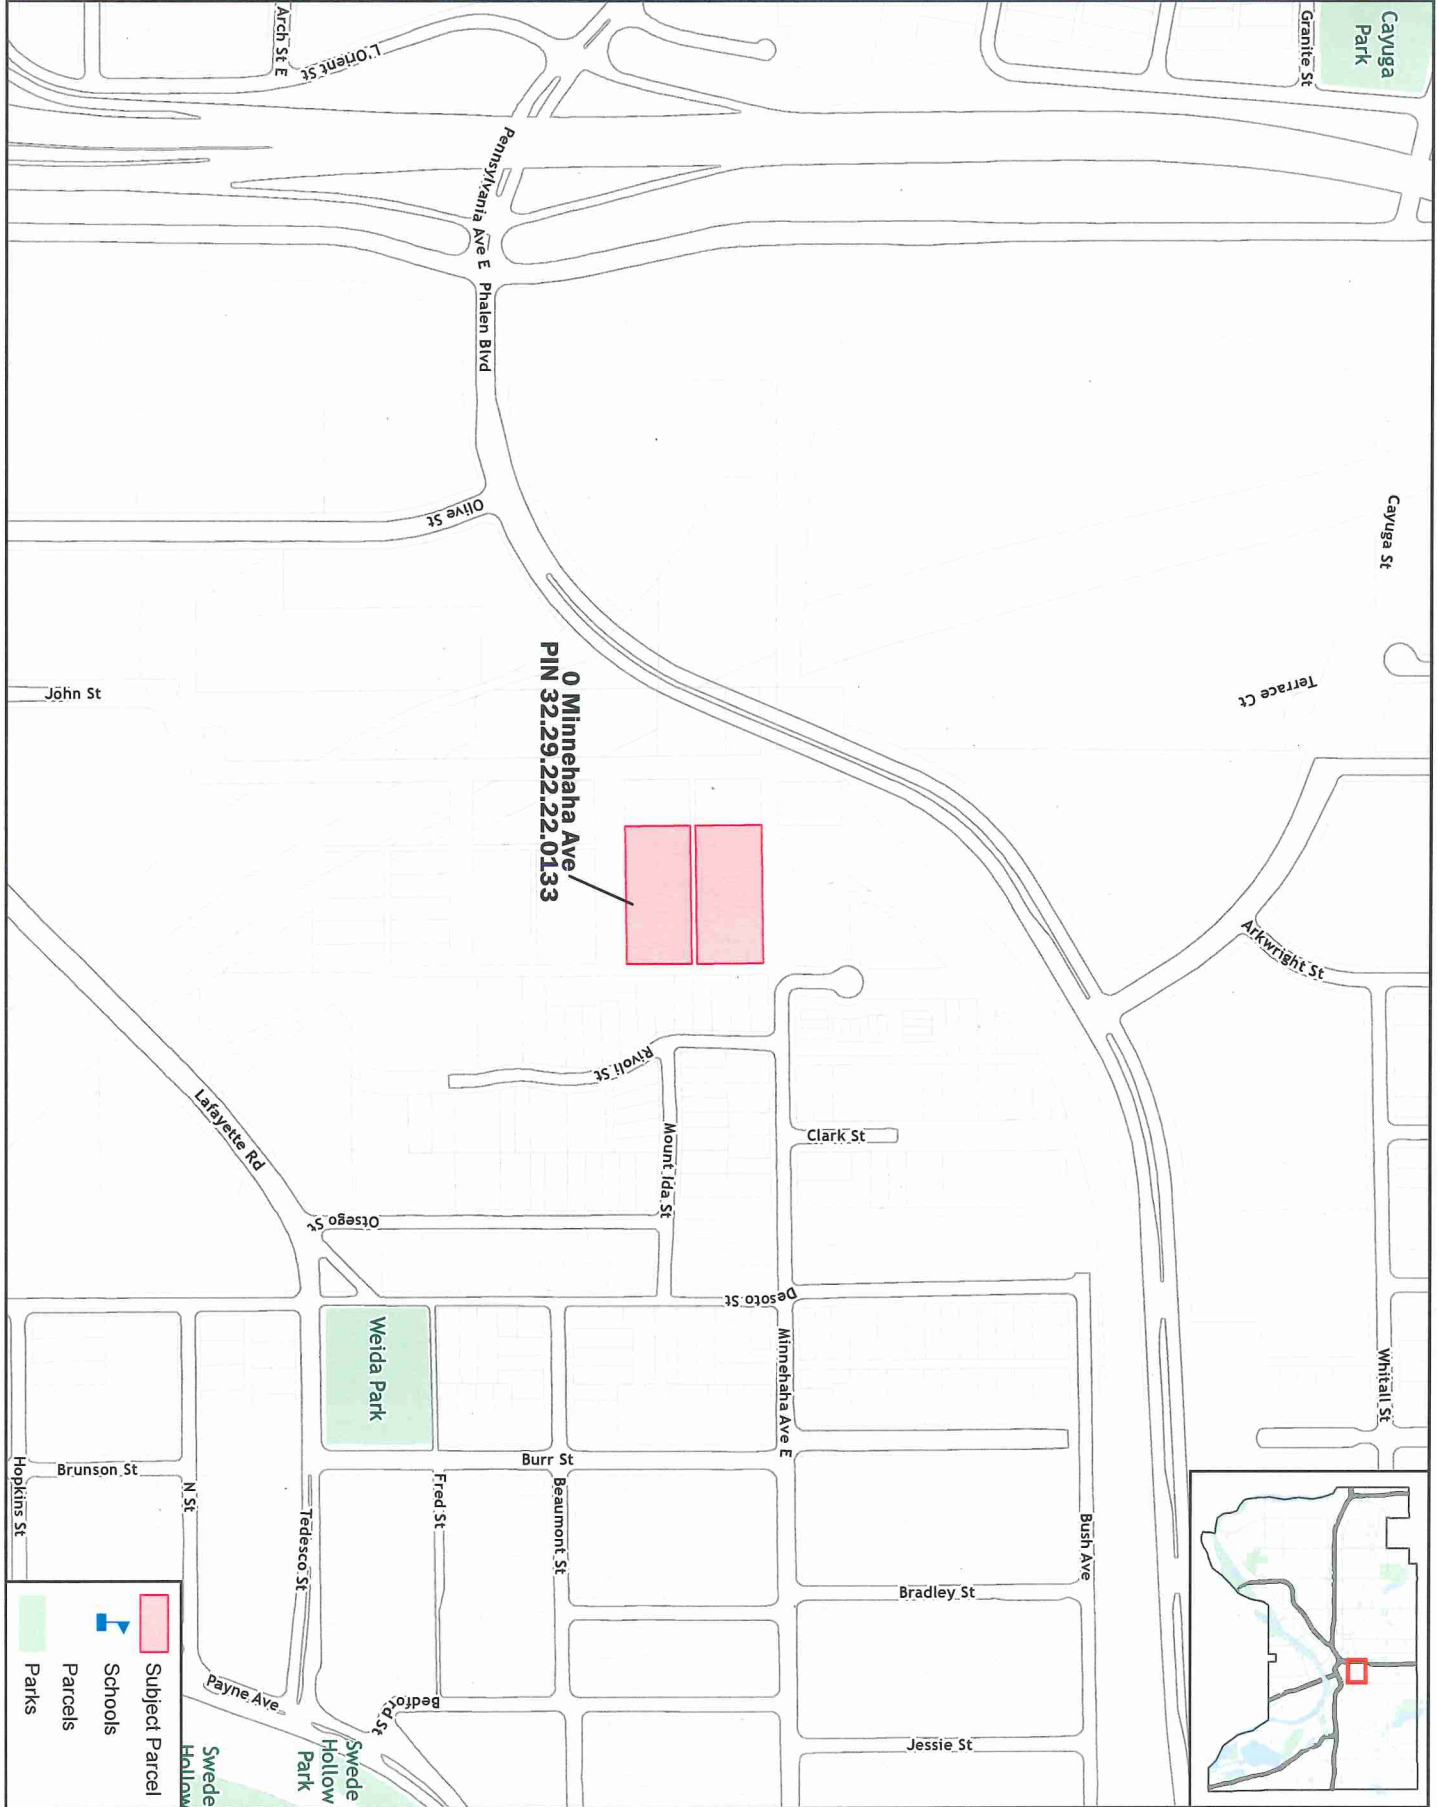

Attachment B - Map for 0 Minnehaha Ave. E Rivoli Bluff Site Area

0 Minnehaha Ave
PIN 32.29.22.22.0133

	Subject Parcel
	Schools
	Parks
	Parcels