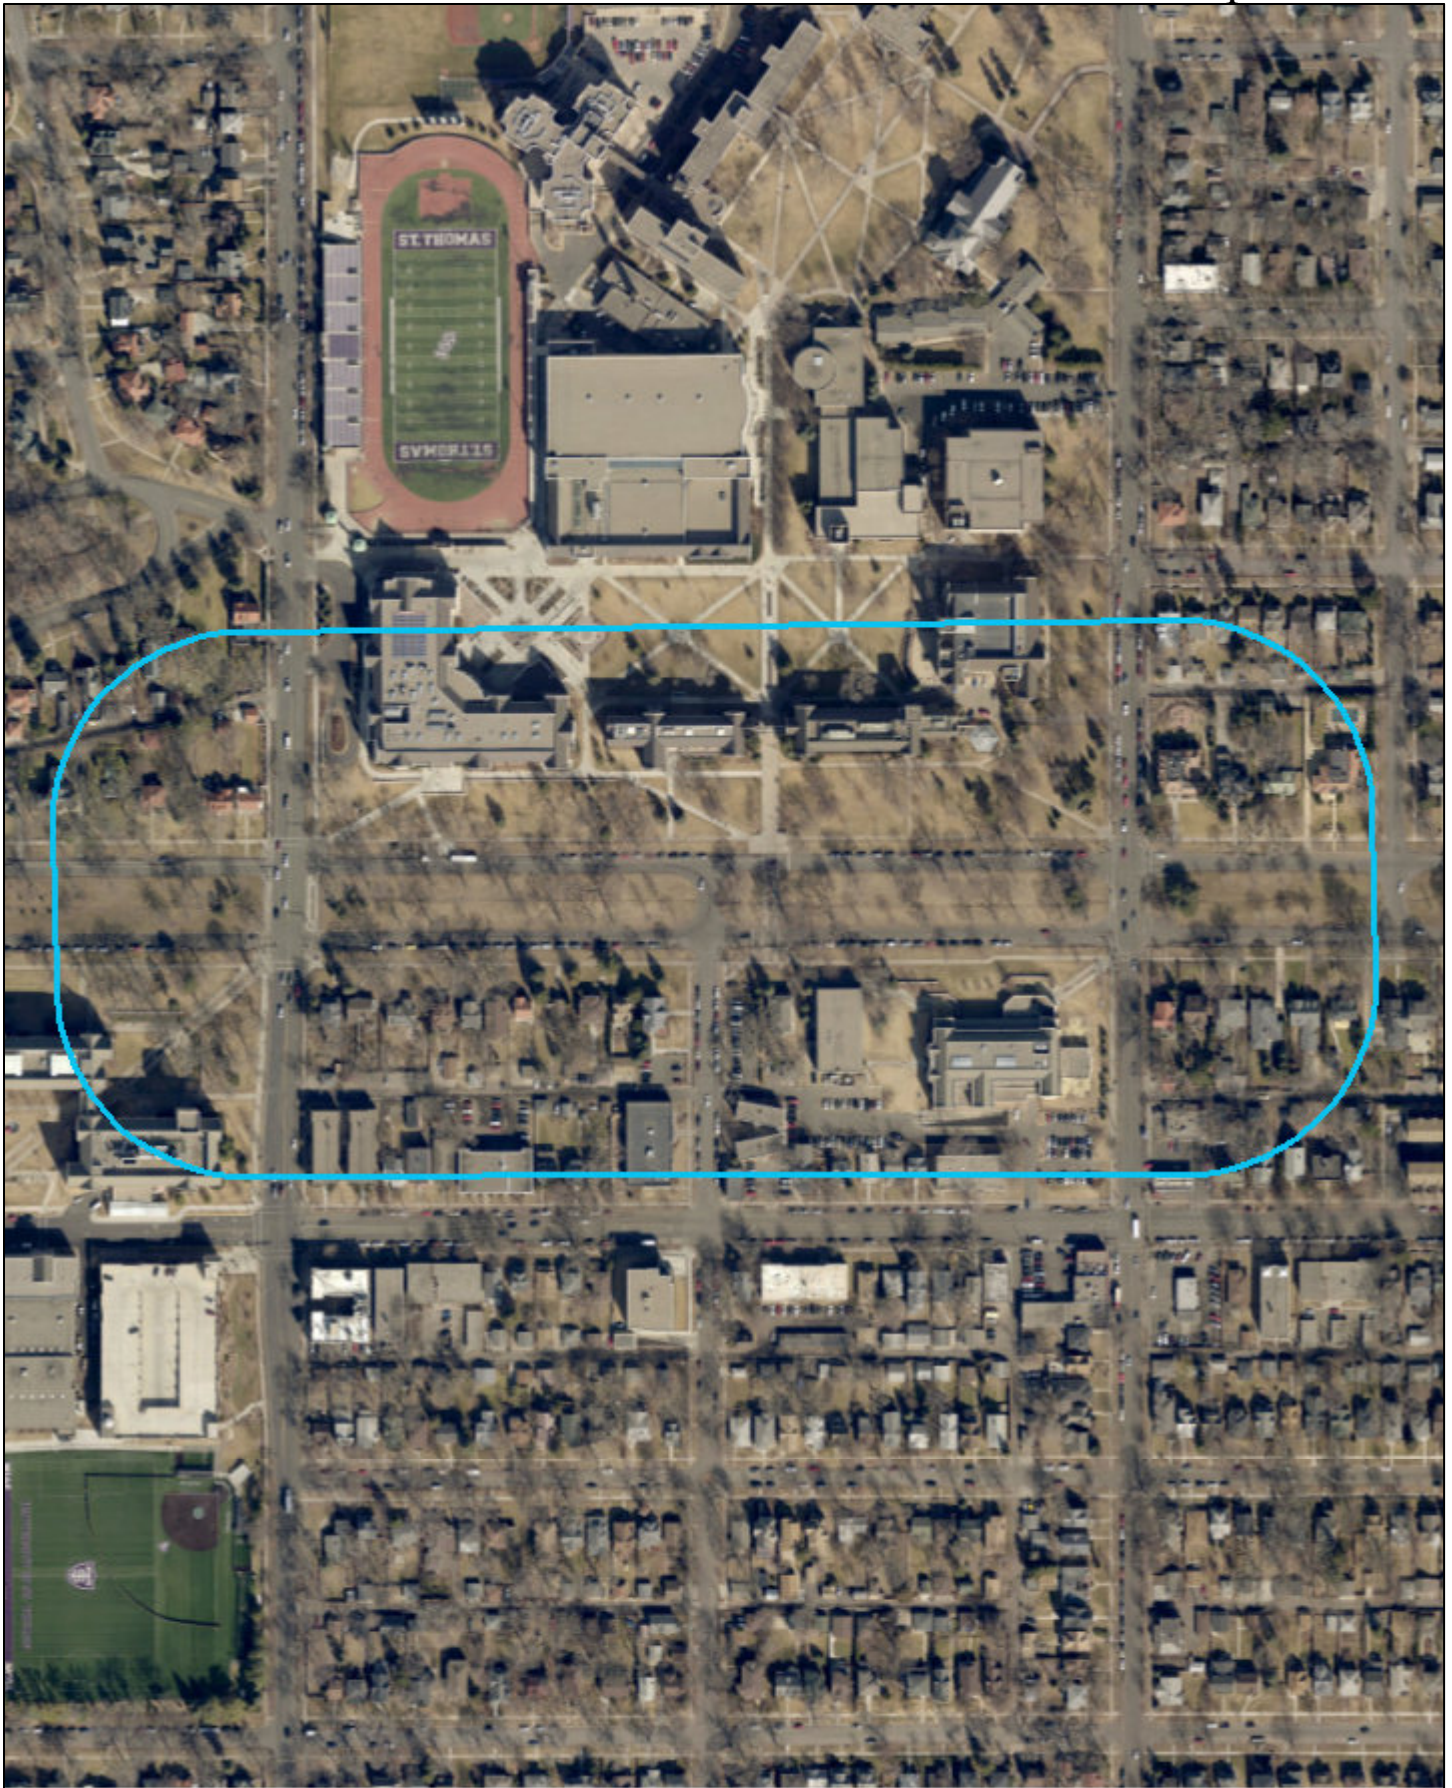

On Summit Ave from Cretin Ave to Cleveland Ave Map

000751 50.03
Miles

Date: 7/23/2019 Time: 8:12:13 AM

Service Layer Credits: City of Saint Paul - Public Works

The City of Saint Paul Office of Technology cannot accept any responsibility for errors, omissions, or positional inaccuracy in this map.