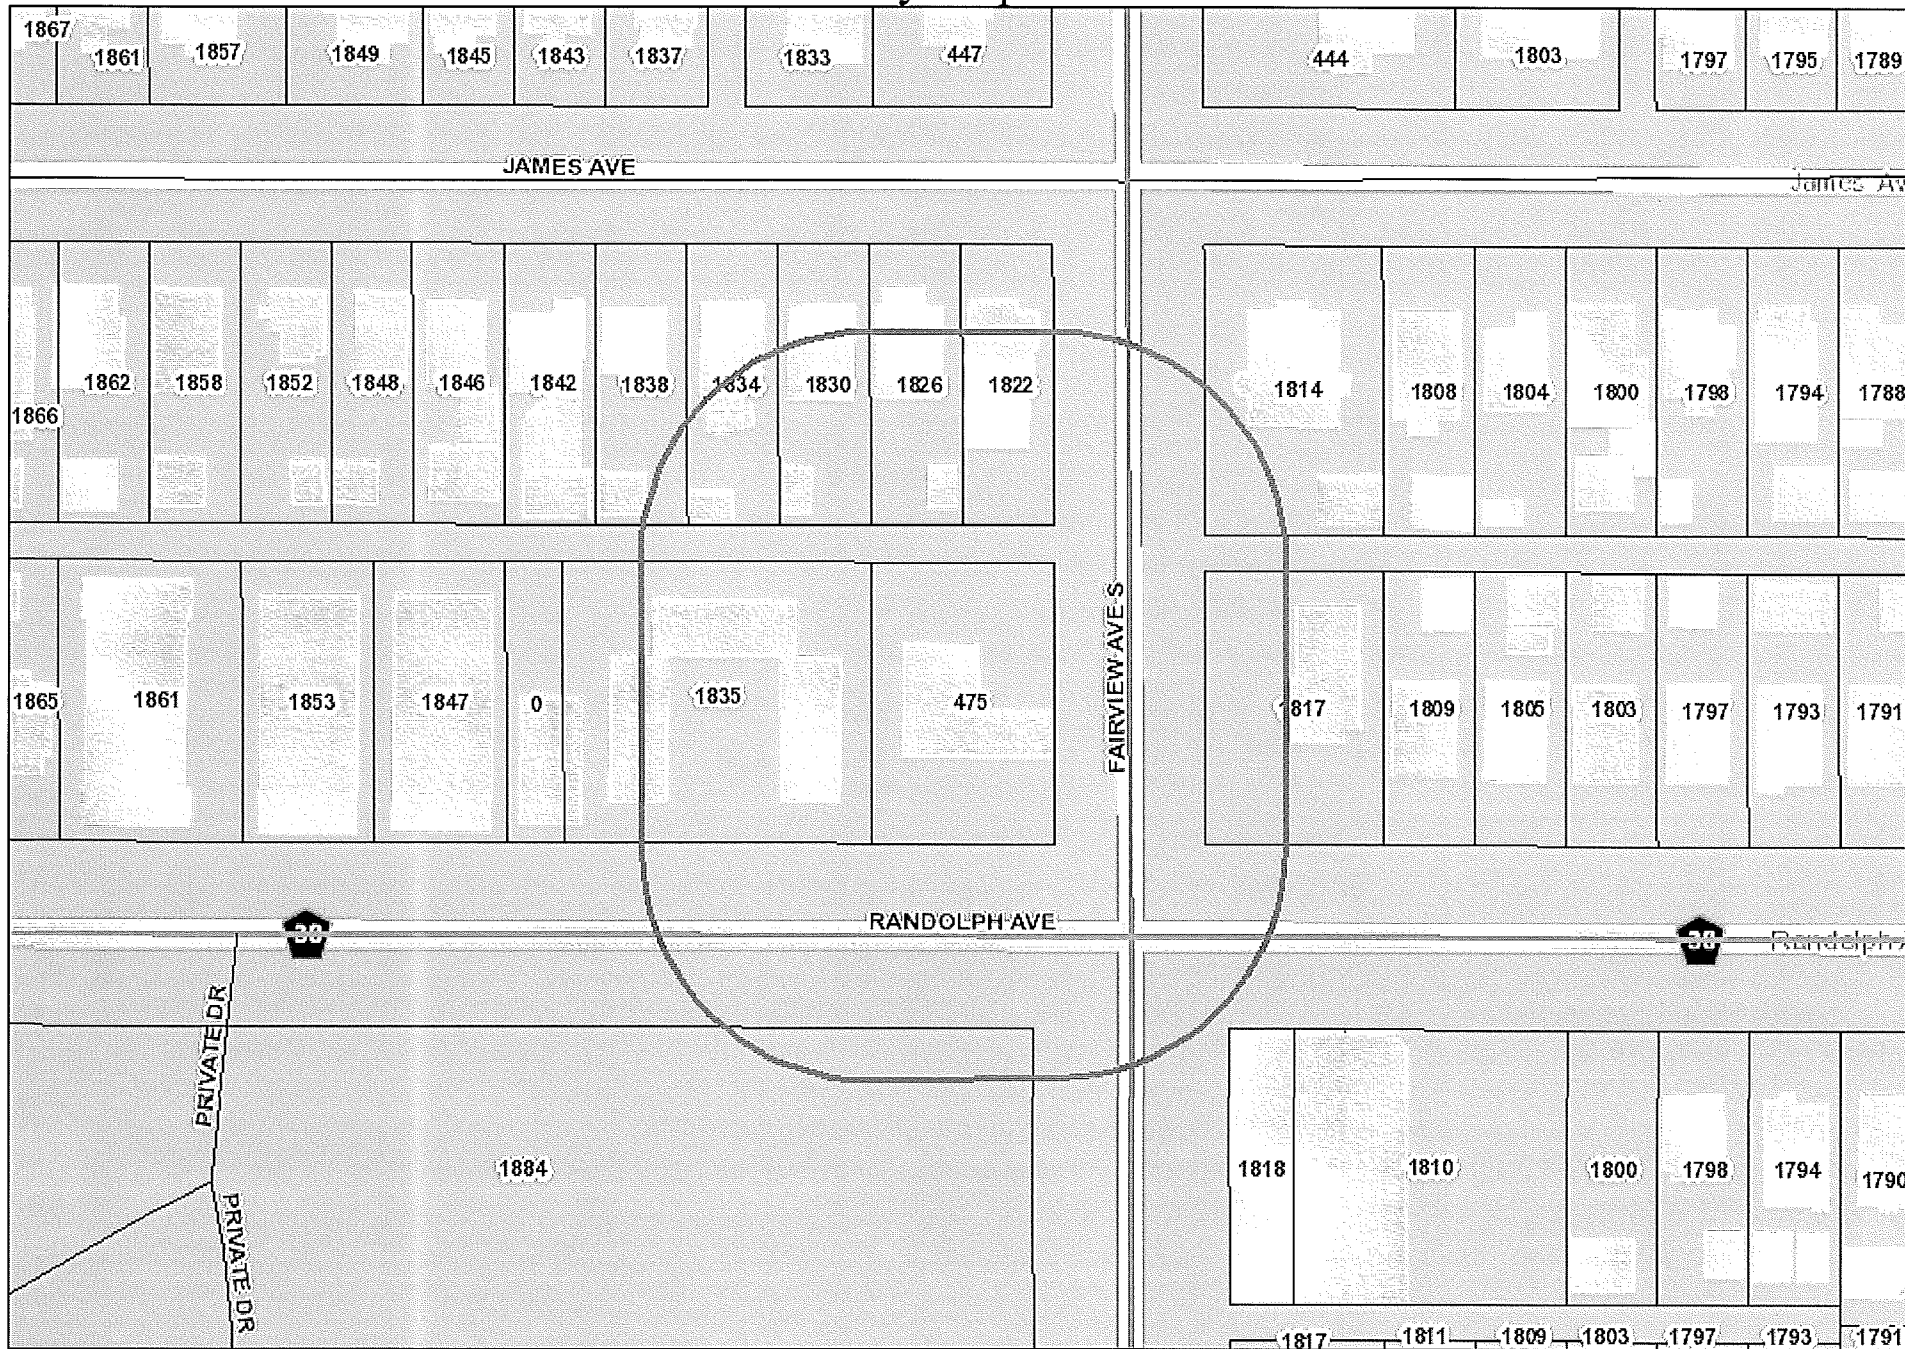

	A	B	C	D
1	ParcelID	TaxName1	TaxAddress	TaxCityStZIP
2	92823130154	JOHN J EWEN	1718 HAMPSHIRE AVE	ST PAUL MN 55116-2456
3	92823130155	LOVING PROPERTIES INC	5137 INDEPENDENCE RD	BOULDER CO 80301-3024
4	92823240133	EVAN J GUNDLACH	1822 JAMES AVE	SAINT PAUL MN 55105-1714
5	92823240134	GUSTAV R SANDBERG	1826 JAMES AVE	SAINT PAUL MN 55105-1714
6	92823240135	CLIFFORD W WATSON	1830 JAMES AVE	ST PAUL MN 55105-1714
7	92823240136	JENNIFER S DEUTSCH	1834 JAMES ST	SAINT PAUL MN 55105-1704
8	92823240155	PAUL E ZENNER	585 PORTLAND AVE	ST PAUL MN 55102-2220
9	92823240137	PATRICK CONNOLLY	1838 JAMES AVE	ST PAUL MN 55105-1714
10	92823310011	SISTERS ST JOSEPH CARONDELET	1884 RANDOLPH AVE	ST PAUL MN 55105-1700
11	92823240156	DUE LLC	1654 JUNE AVE	SAINT PAUL MN 55116-1415

My Map

0 0.004 0.008 0.016
Miles Date: 4/3/2019 Time: 9:54:06 AM

Service Layer Credits: City of Saint Paul - Public Works

N