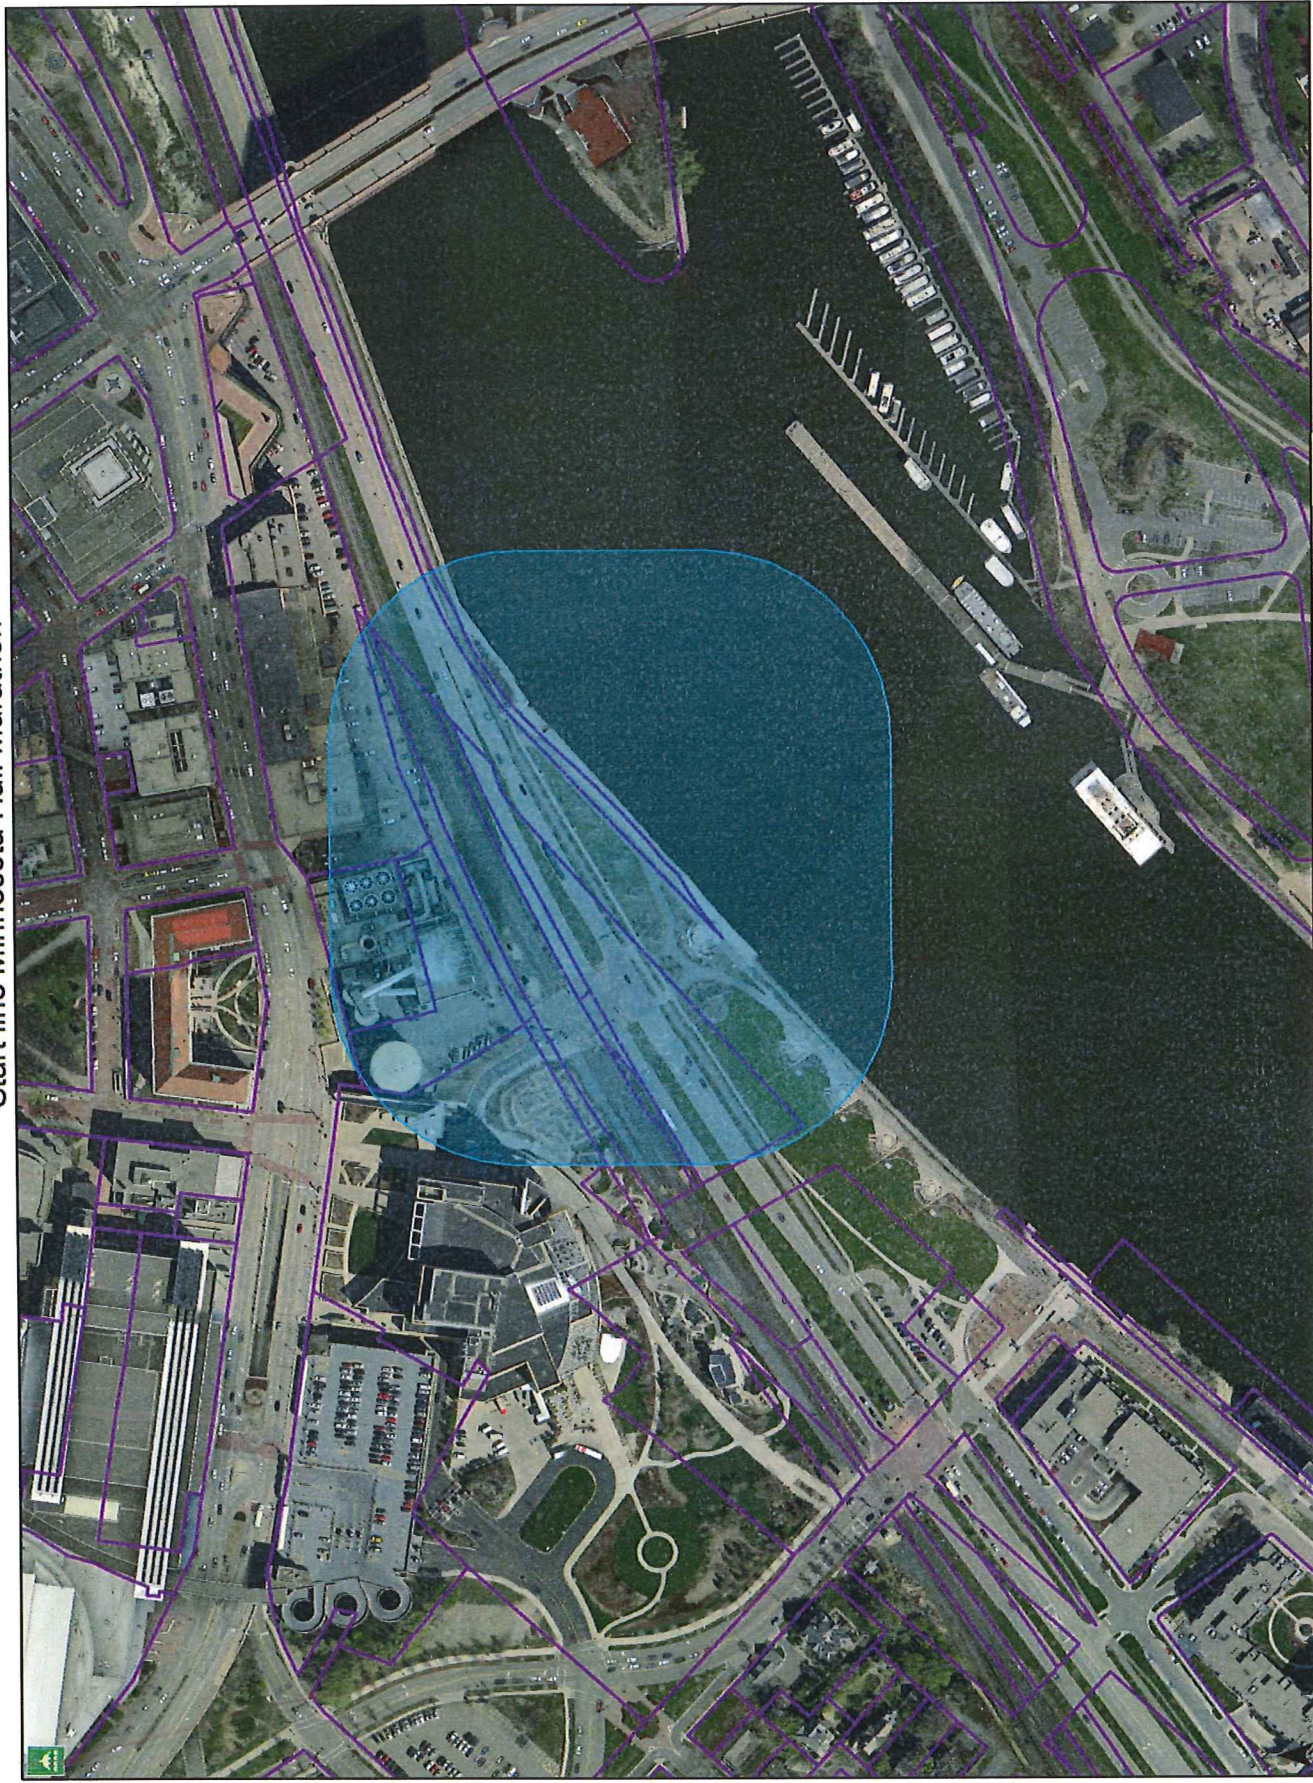

Start line Minnesota Half Marathon

# Finish line Minnesota Half Marathon