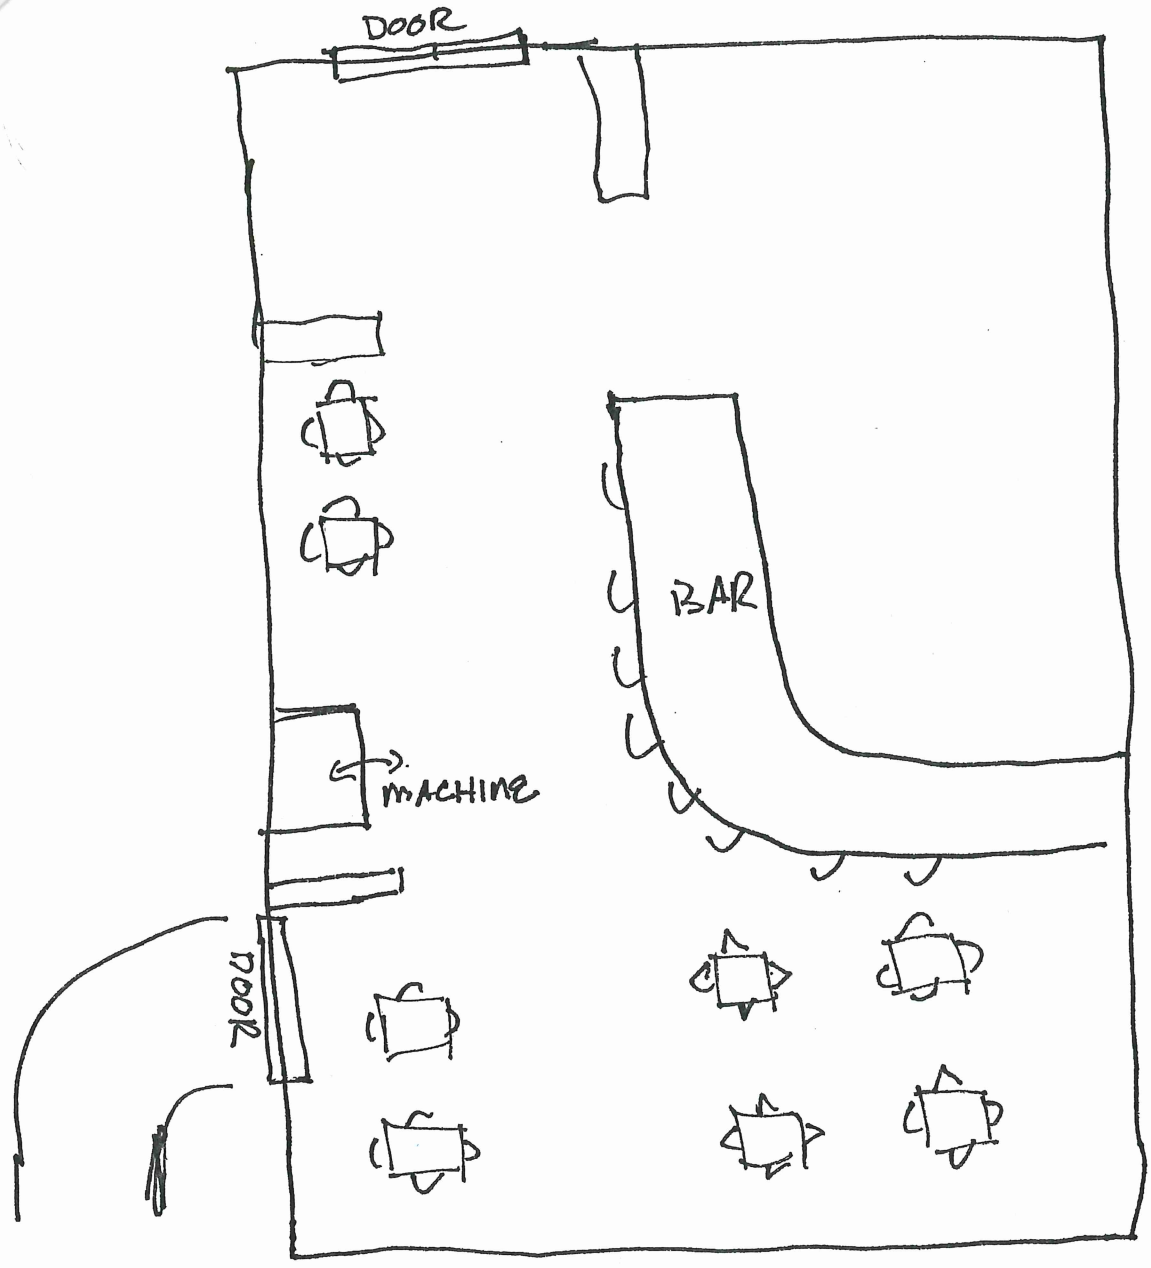

copy

PARKING

MINNESOTA
 1000 WEST 15TH AVENUE
 MINNEAPOLIS, MN 55408
 (612) 338-7000
 www.trimark.com

DATE NO. DESCRIPTION

TASTE OF RONDO
 578 CONCORDIA AVE
 MINNEAPOLIS, MN 55414
 NEW RESTAURANT CONCEPT

PROJECT NO. 100010001
 SHEET NO. 100010001-100
 DATE 10/11/11
 DRAWN BY J. J. JENSEN
 CHECKED BY J. J. JENSEN
 PROJECT MANAGER J. J. JENSEN

SCALE 1/4" = 1'-0"