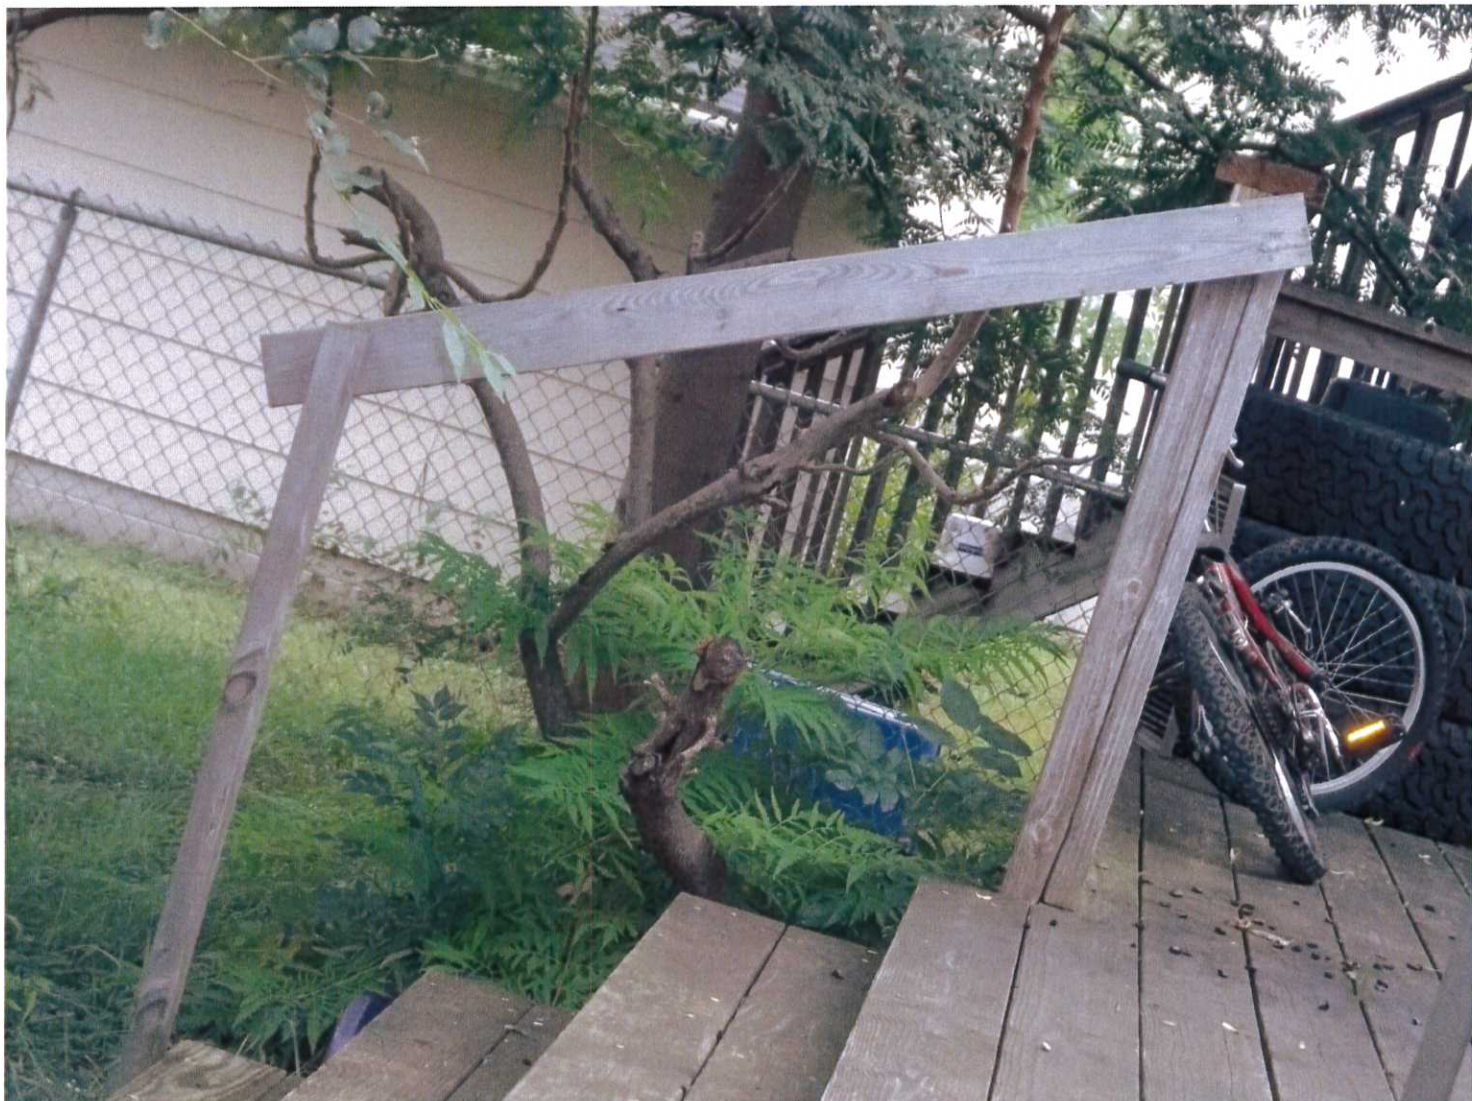

Date: September 04, 2014
File #: 13 - 179324
Folder Name: 1792 CASE AVE
PIN: 262922320043