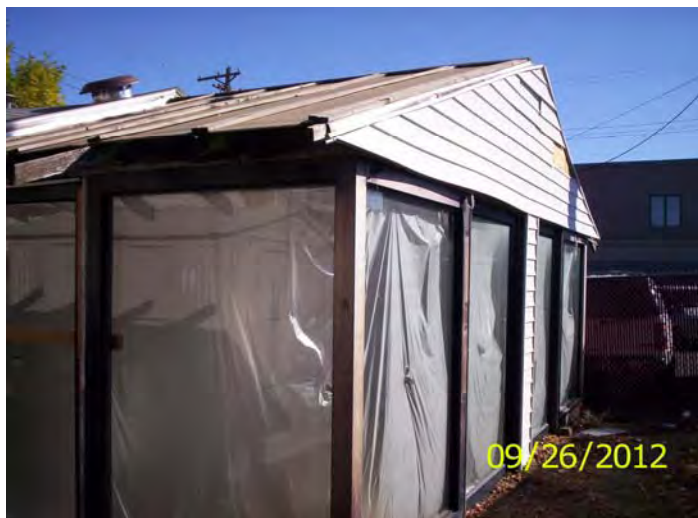

Date: September 26, 2012
File #: 12 - 109775
Folder Name: 210 GRAND AVE
PIN: 012823410015

HP District:
Property Name:
Survey Info:

East side

Front posting

South side

North wall

Front door threshold

Damaged window opening

Date: September 26, 2012
File #: 12 - 109775
Folder Name: 210 GRAND AVE
PIN: 012823410015

HP District:
Property Name:
Survey Info:

Damaged window opening

Damaged window opening

Opening in the north wall

Shed