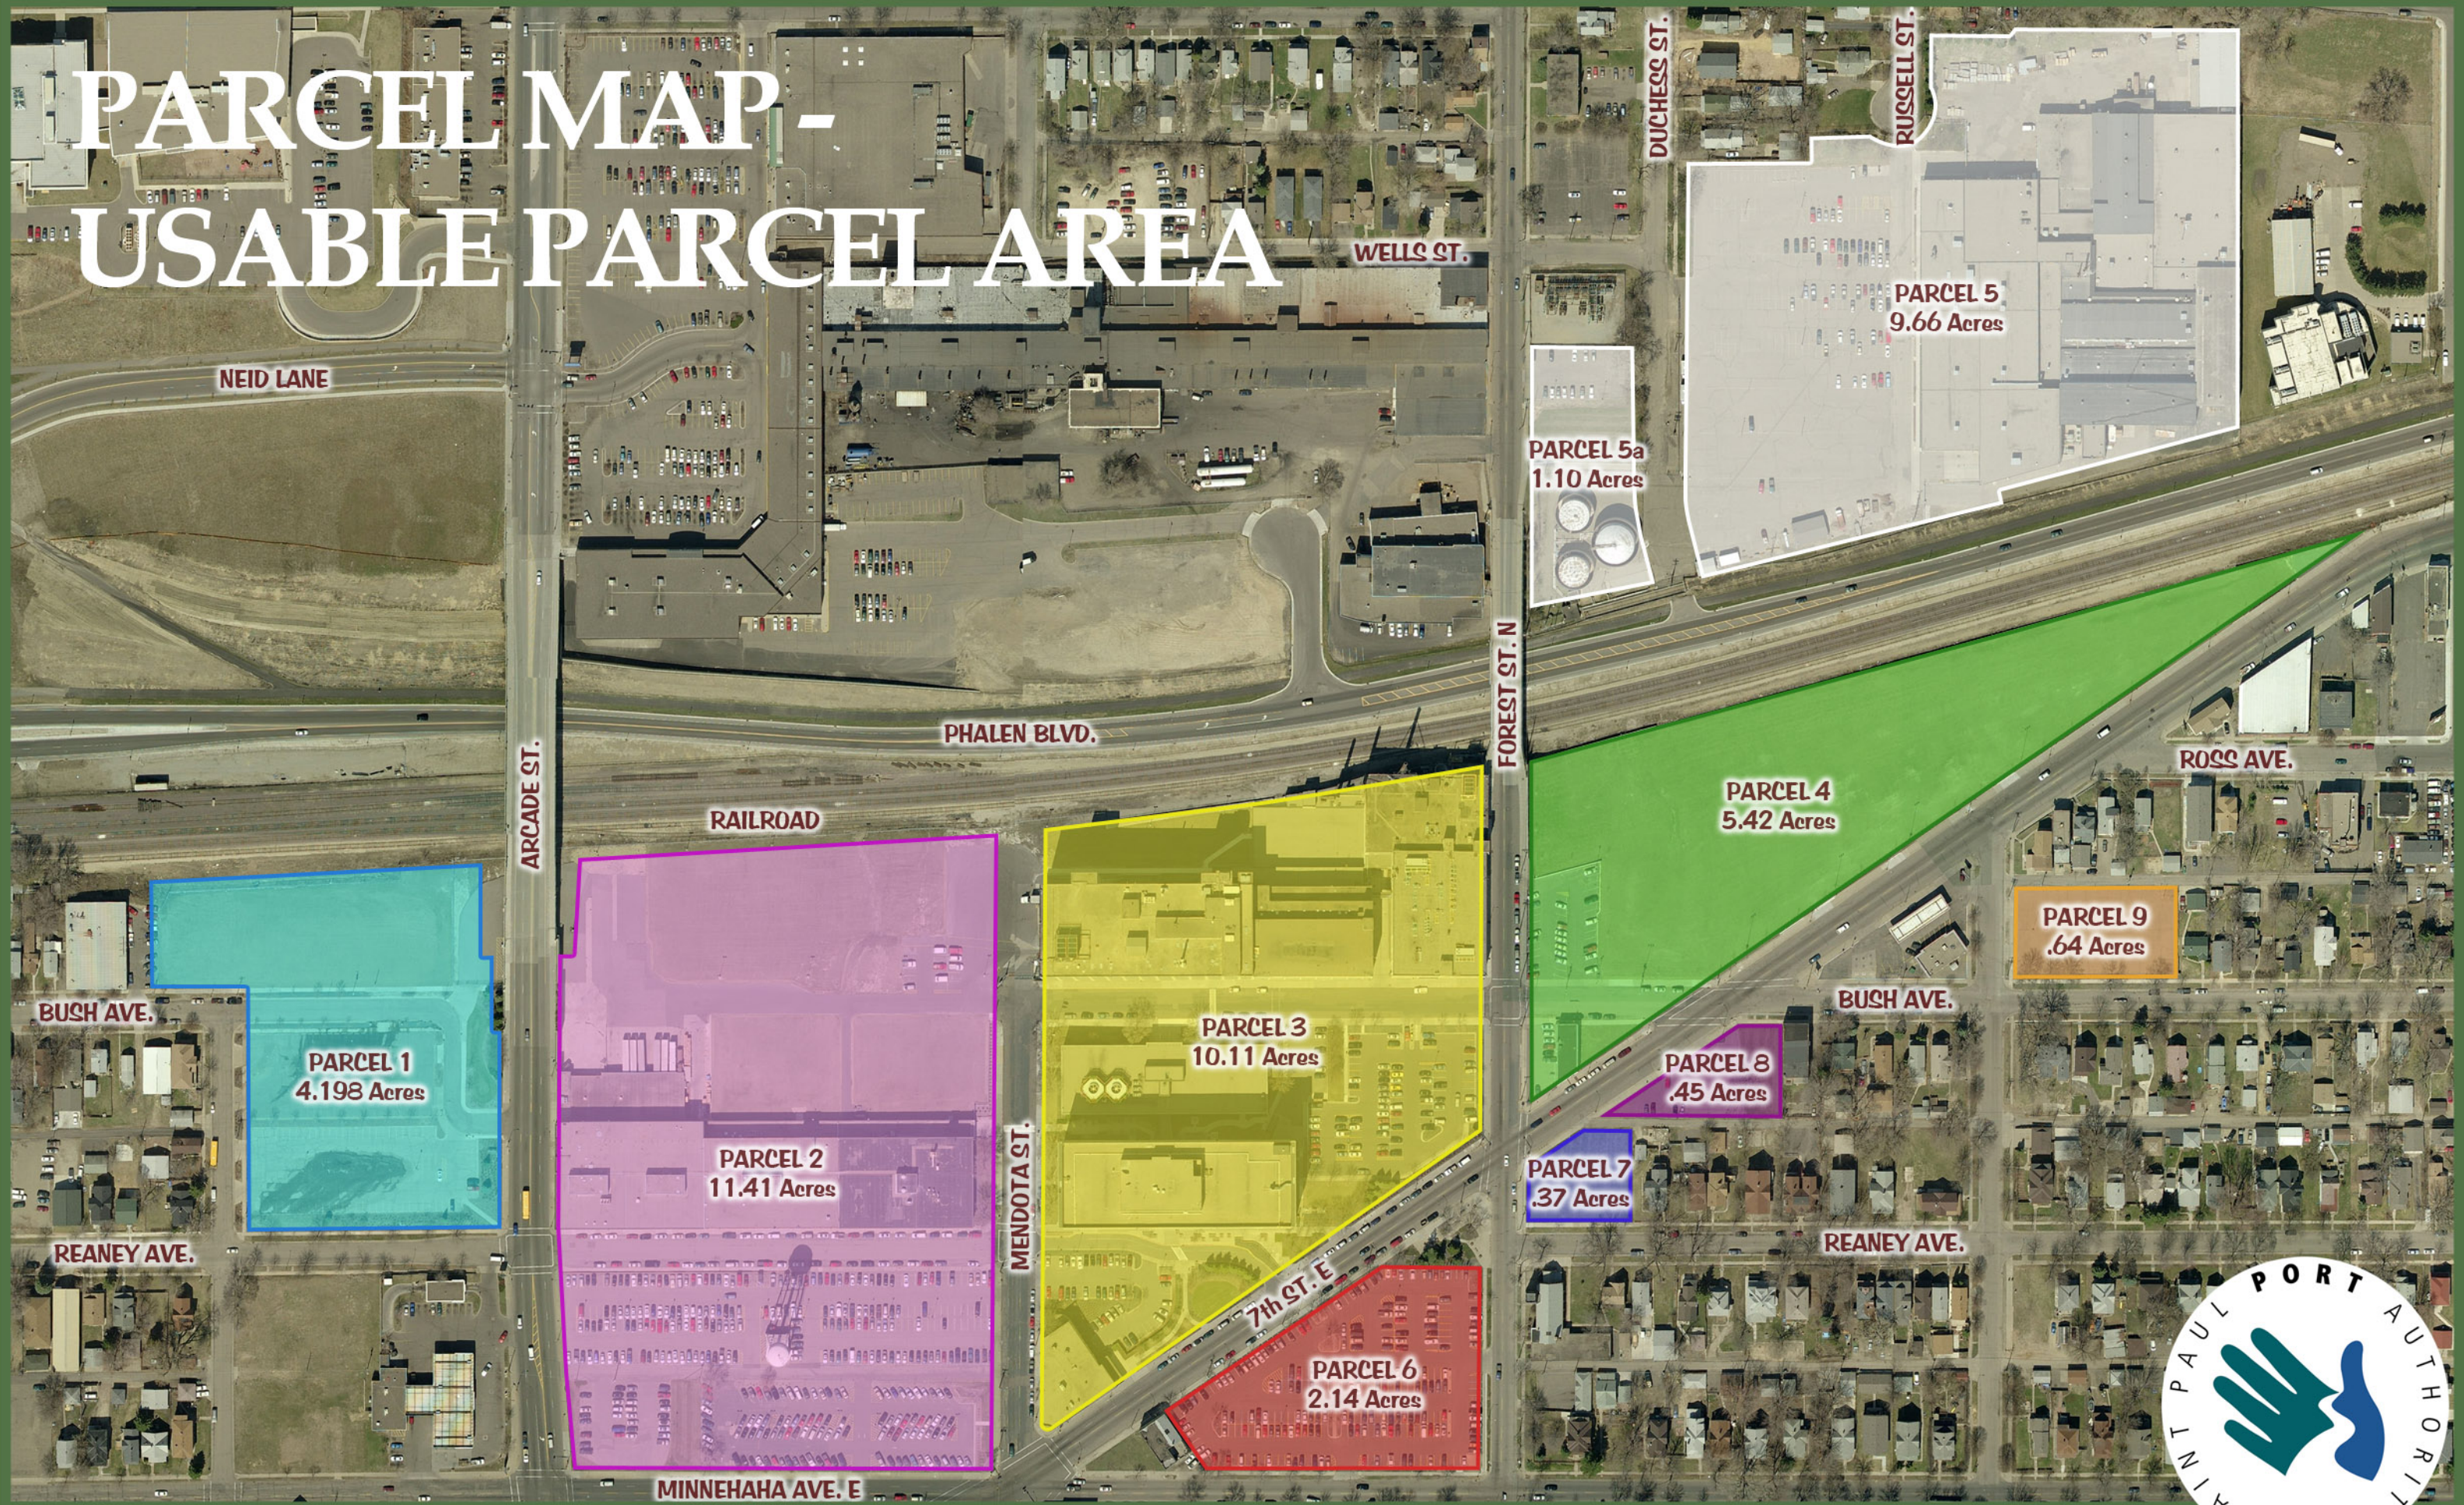

# PARCEL MAP - USABLE PARCEL AREA

SAINT PAUL, MINNESOTA

0 50 100 200 Feet