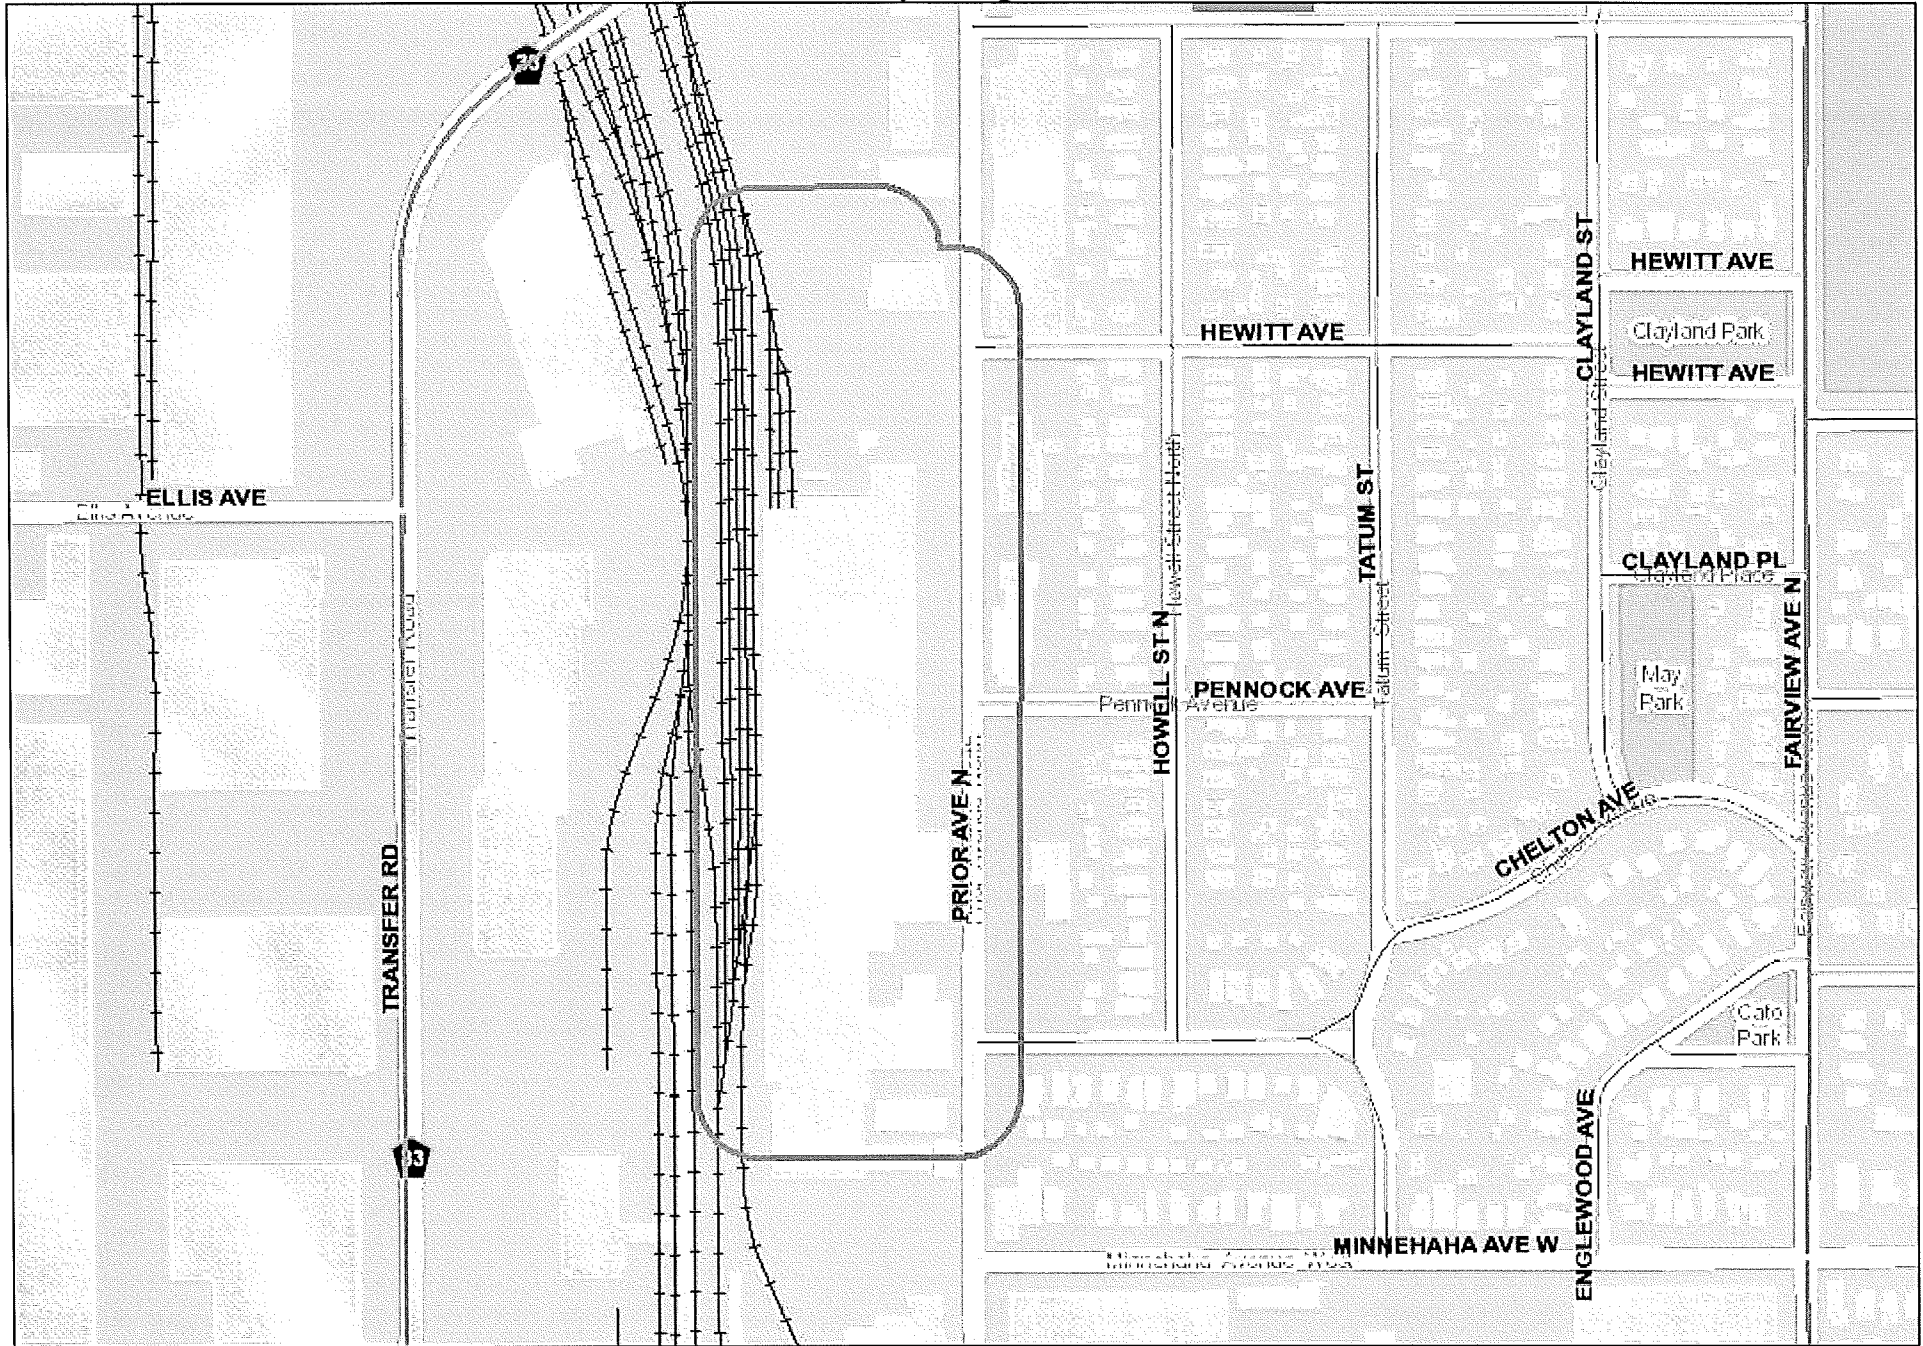

# My Map

00.0126025 0.05  
Miles

Date: 5/18/2018 Time: 1:06:24 PM

Service Layer Credits: OTC GIS

The City of Saint Paul Office of Technology cannot accept any responsibility for errors, omissions, or positional inaccuracy in this map.