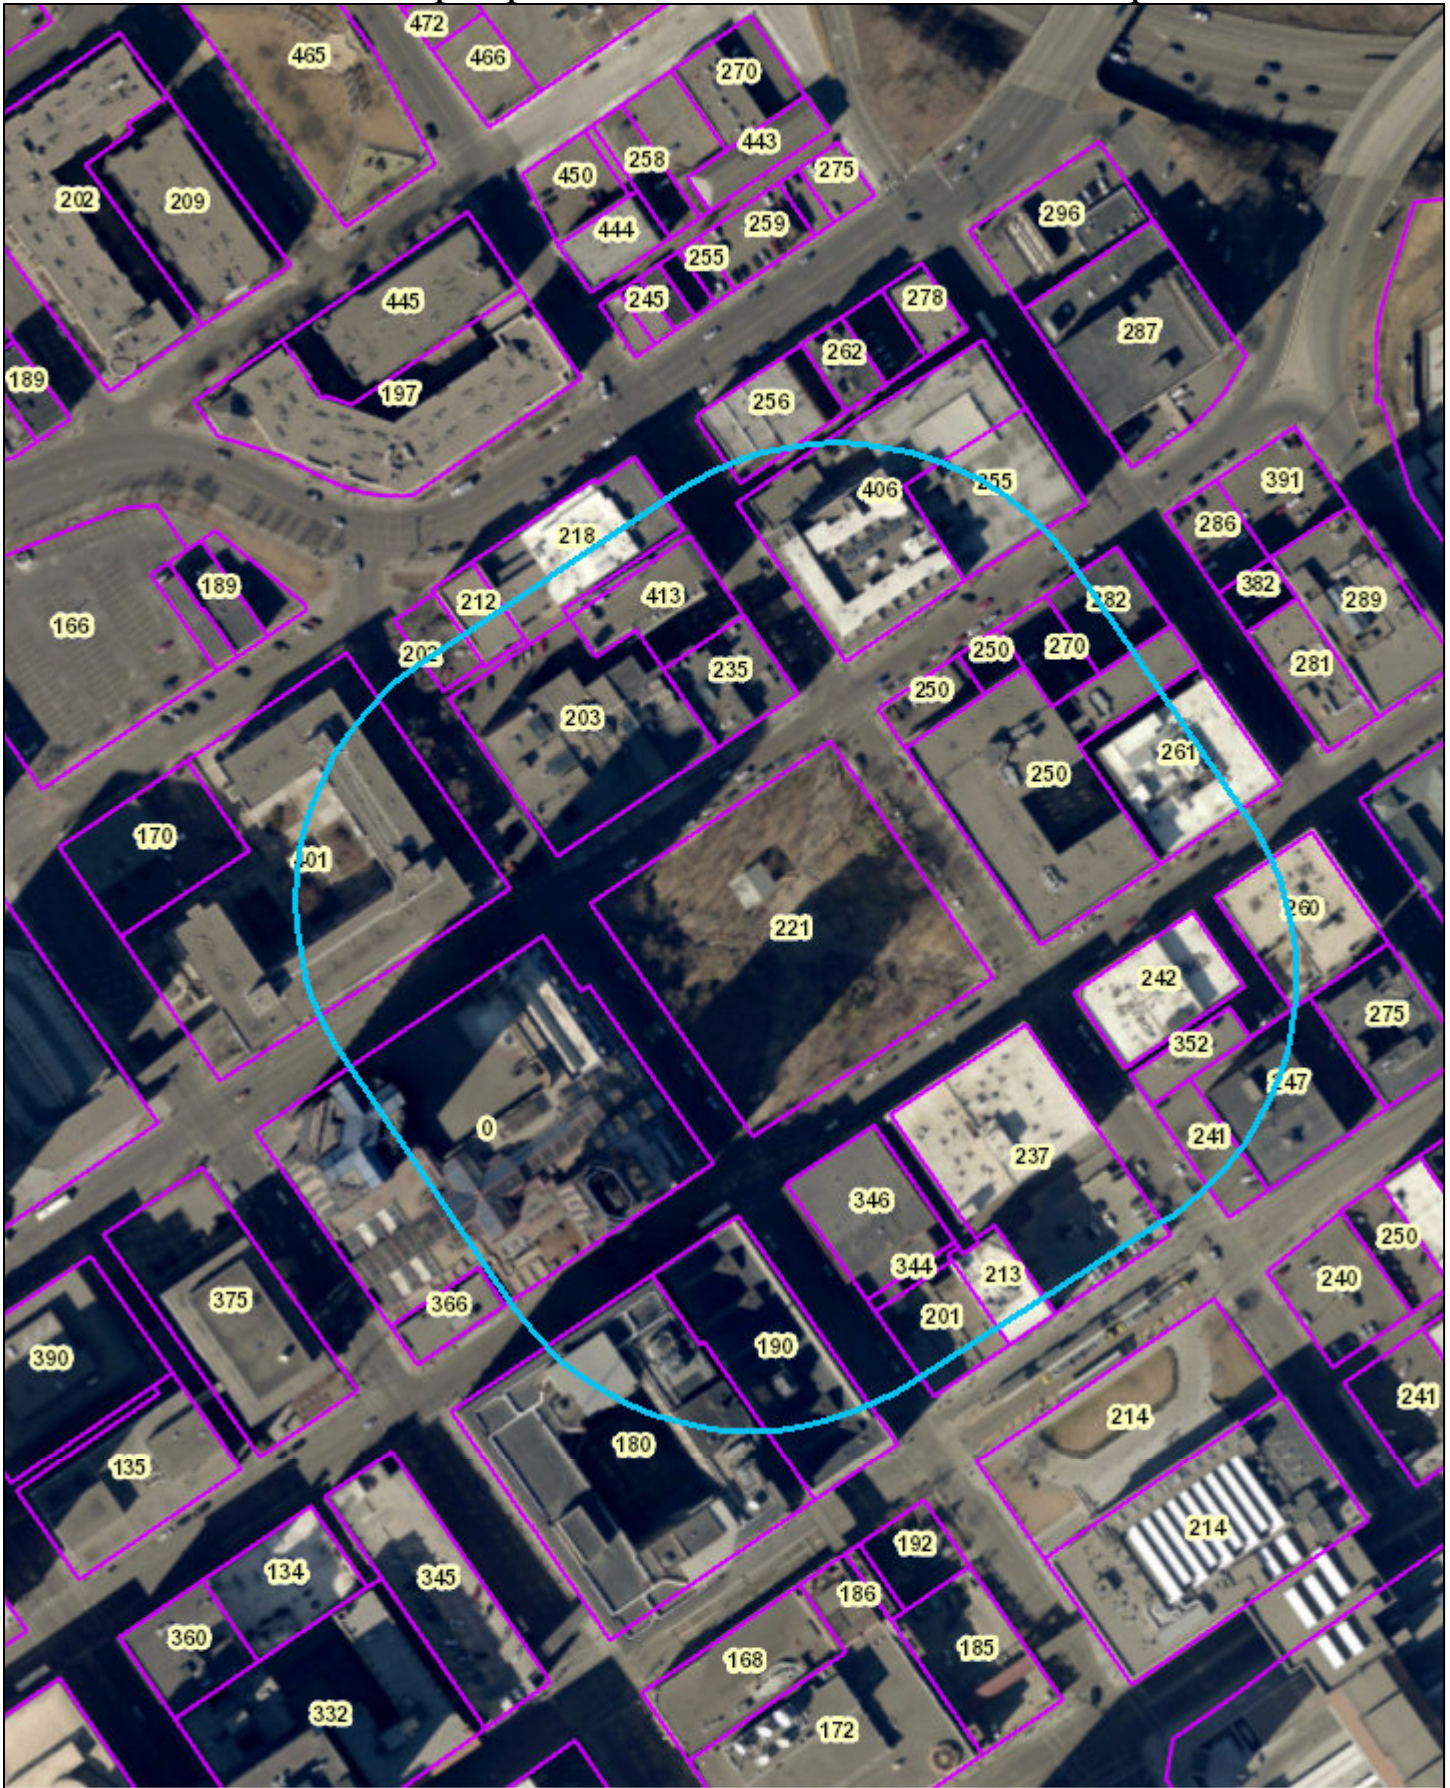

One simple plan-music in mears 9-27-18 map

0.00 0.02 Miles

Date: 8/21/2018 Time: 10:16:33 AM

Service Layer Credits: OTC GIS

The City of Saint Paul Office of Technology cannot accept any responsibility for errors, omissions, or positional inaccuracy in this map.