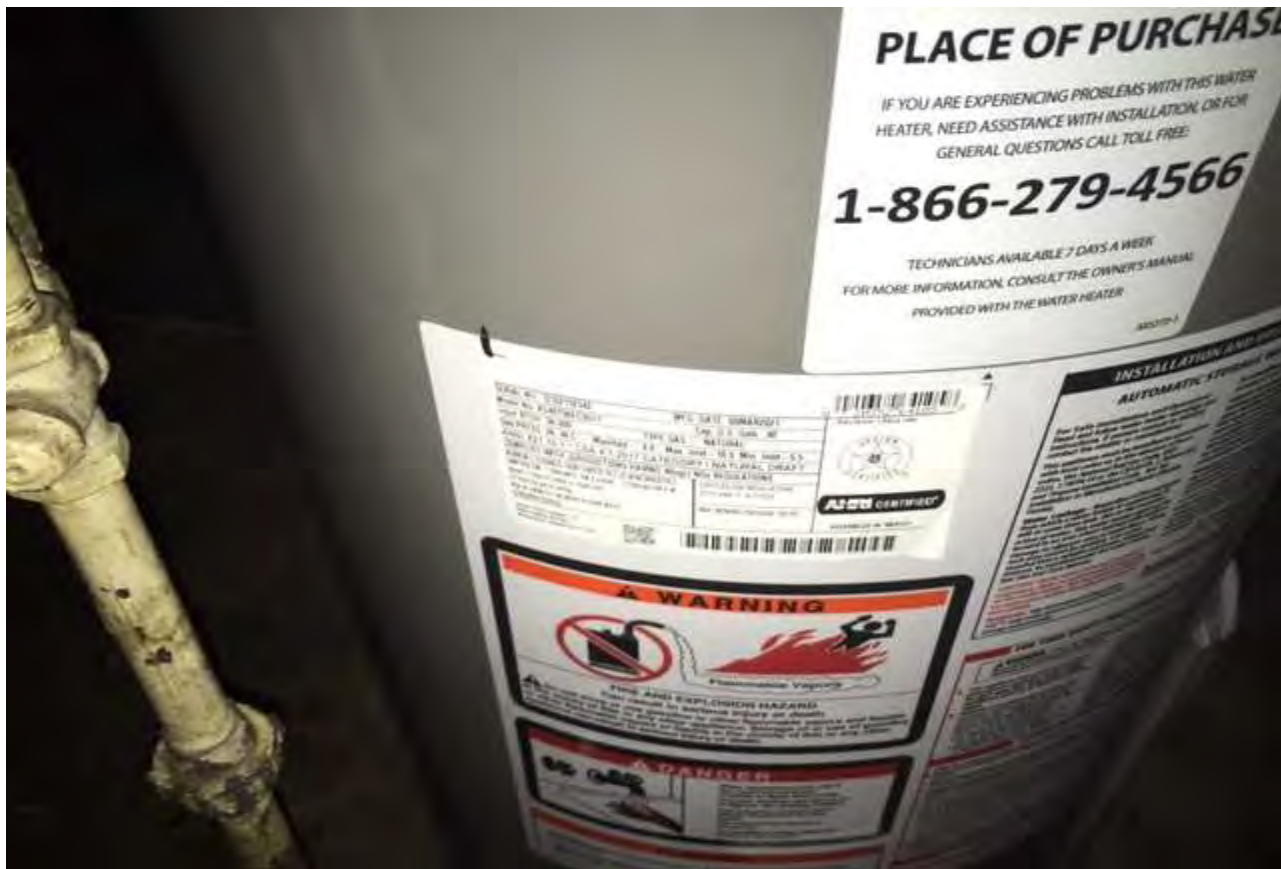

Date: August 17, 2021
File #: 20 - 014331
Folder Name: 1268 PAYNE AVE
PIN: 202922430148