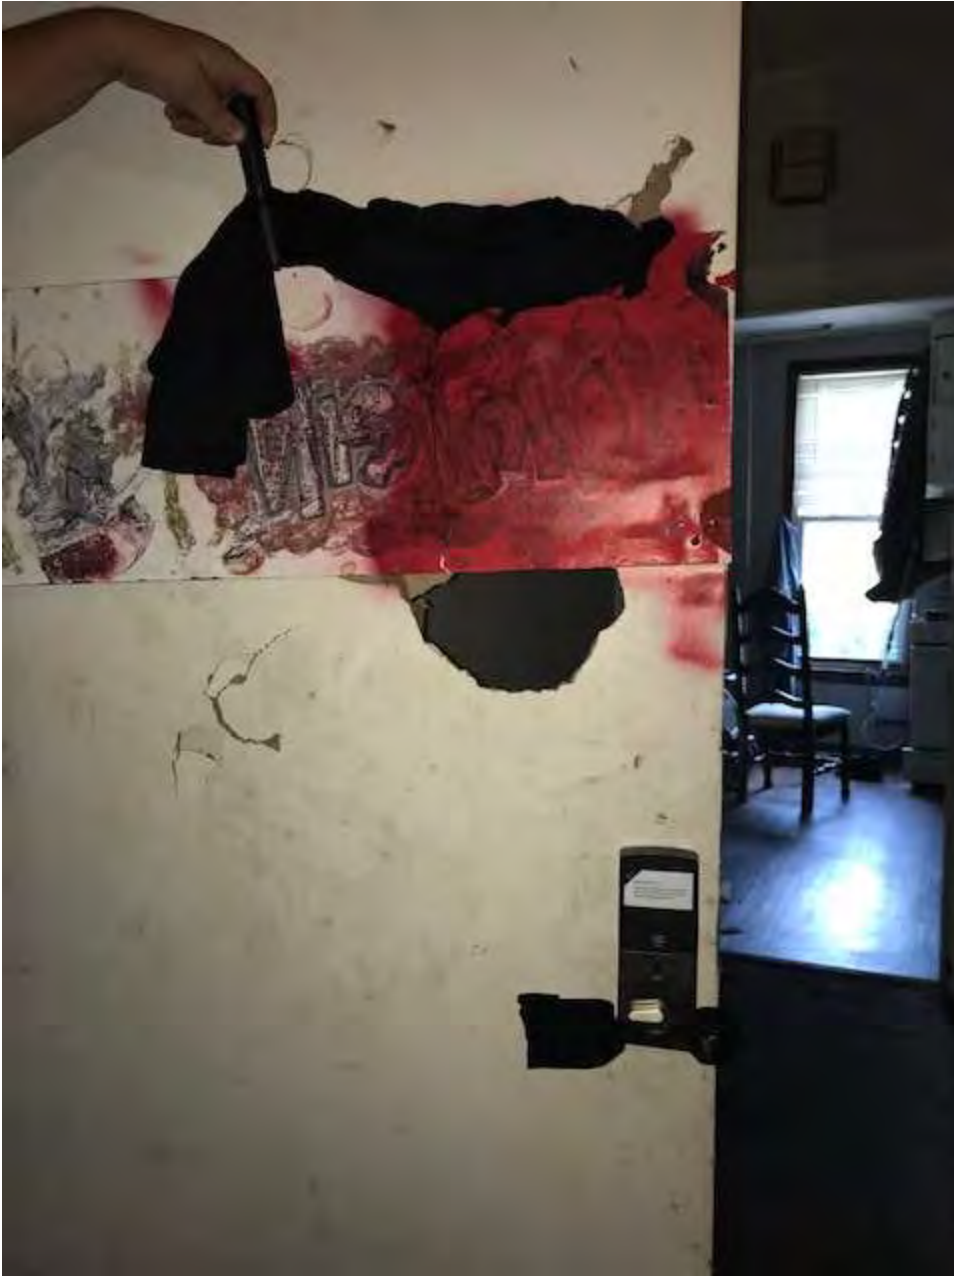

Date: August 17, 2021
File #: 20 - 014331
Folder Name: 1268 PAYNE AVE
PIN: 202922430148