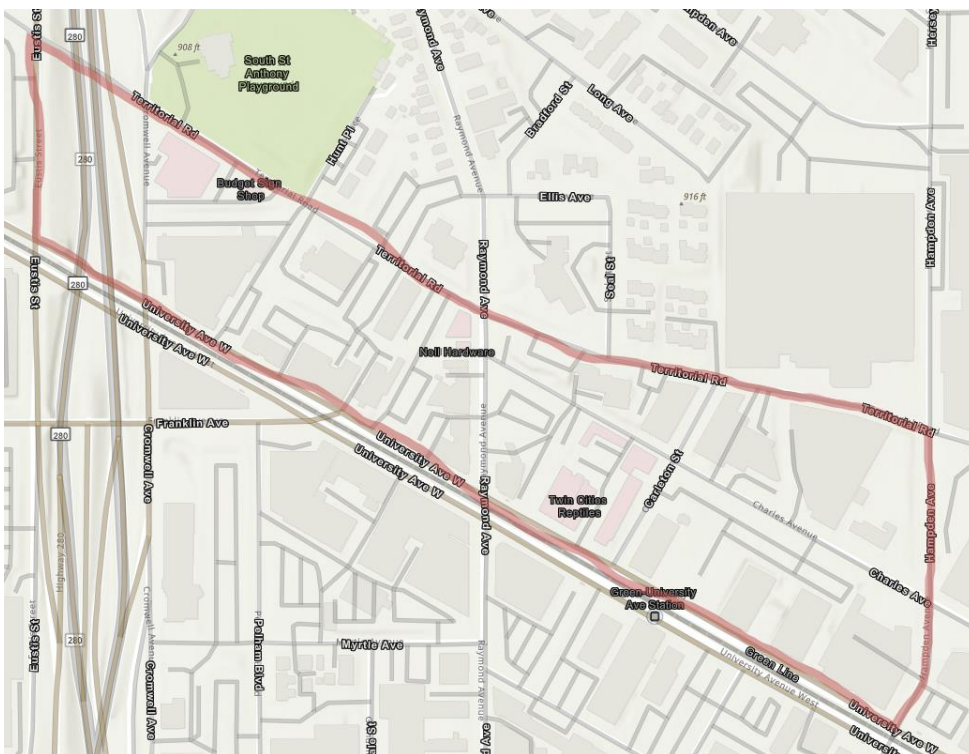

## Quadrant 1 (Northwest Quad)

*Creative Enterprise Zone entertainment district quadrant one (1)* means that portion of the City of Saint Paul lying within and bounded by the following streets: beginning at the intersection of Capp Road North West with Hersey Steet, Capp Road North West as it wraps around South to Wycliff Street continued on to the intersection of Wycliff Street and Hersey Street, and then Hersey St to Capp Road North.

*Creative Enterprise Zone entertainment district quadrant one (1)* also includes that portion of the City of Saint Paul lying within and bounded by the following streets: beginning at the intersection of West Territorial Road with North Hampden Avenue, West Territorial Road to North Eustis Street, North Eustis Street to University Avenue West, University Avenue West to North Hampden Avenue, and then North Hampden Avenue to West Territorial Road.

## Quadrant 2 (Northeast Quad)

*Creative Enterprise Zone entertainment district quadrant two (2)* means that portion of the City of Saint Paul lying within and bounded by the following streets: beginning at the intersection of Transfer Road with University Avenue West, Transfer Road to a point one (1) block due west across the train tracks from West Minnehaha Avenue, from the point one (1) block due west across the train tracks from West Minnehaha Avenue intersecting Transfer Road to the intersection of Prior Avenue North and West Minnehaha Avenue, Prior Avenue North to the intersection of Hewitt Avenue, from the intersection of Prior Avenue North and Hewitt Avenue due west to Transfer Road, Transfer Road south to Ellis Avenue, Ellis Avenue to Vandalia Street, Vandalia Street to Capp Road, Capp Road to Hersey Steet, Hersey Steet across Hampden Avenue West to where it turns into North Hampden Avenue, North Hampden Avenue to University Avenue West, and then University Avenue West to Transfer Road.