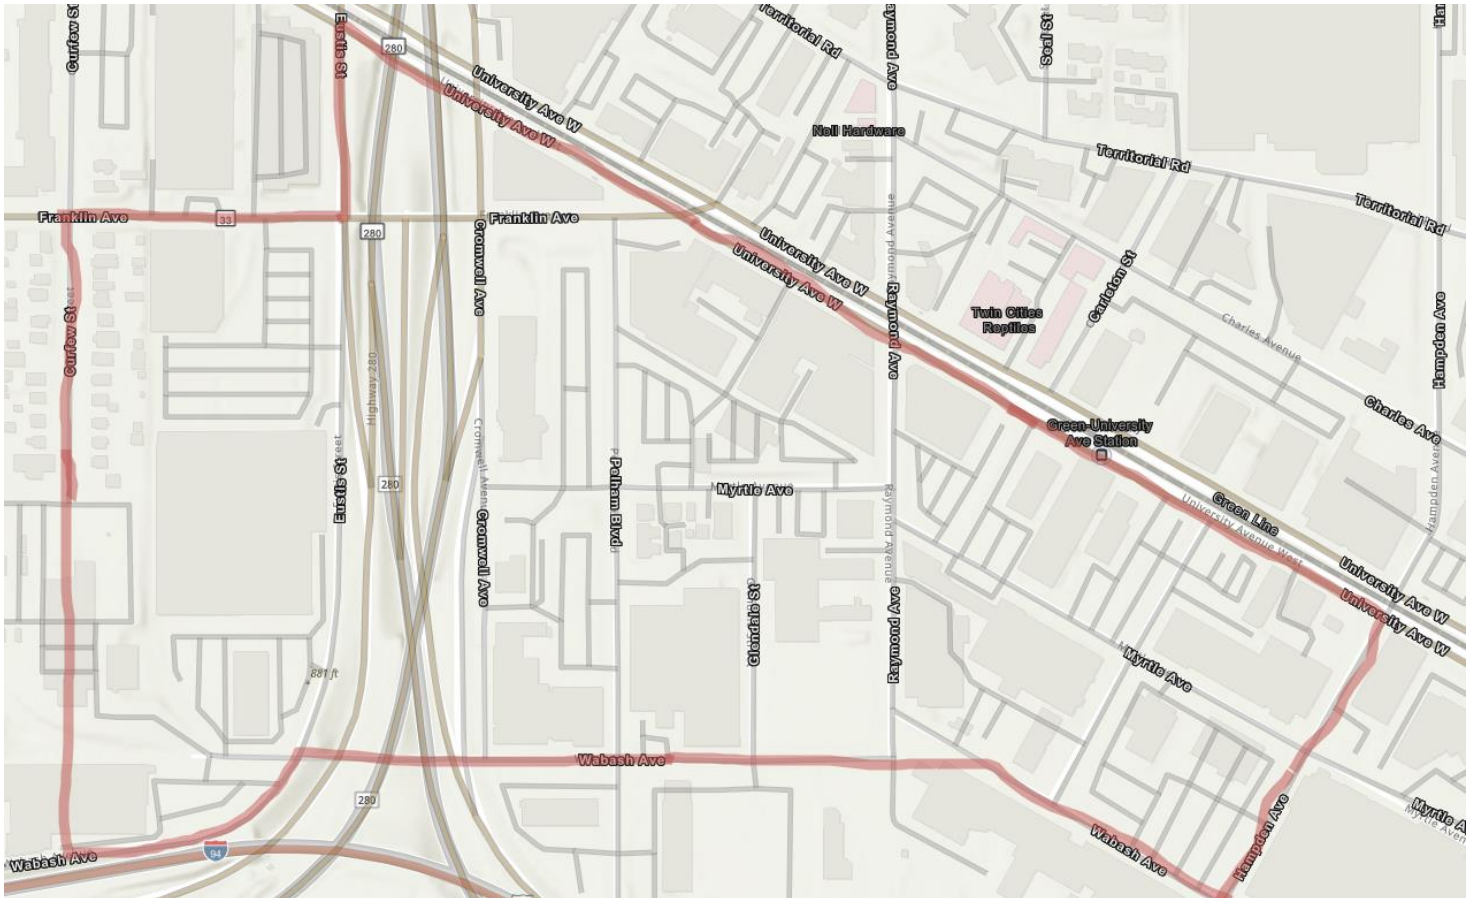

Quadrant 3 (Southwest Quad)

Creative Enterprise Zone entertainment district quadrant three (3) means that portion of the City of Saint Paul lying within and bounded by the following streets: beginning at the intersection of University Avenue West with North Eustis Street, North Eustis Street to Franklin Avenue, Franklin Avenue to Curfew Street, from Curfew Street due south to Wabash Avenue, Wabash Avenue to a point where Wabasha Avenue and North Hampden Avenue intersect, the point where Wabasha Avenue and North Hampden Avenue intersect to University Avenue West, and then University Avenue West to North Eustis Street.