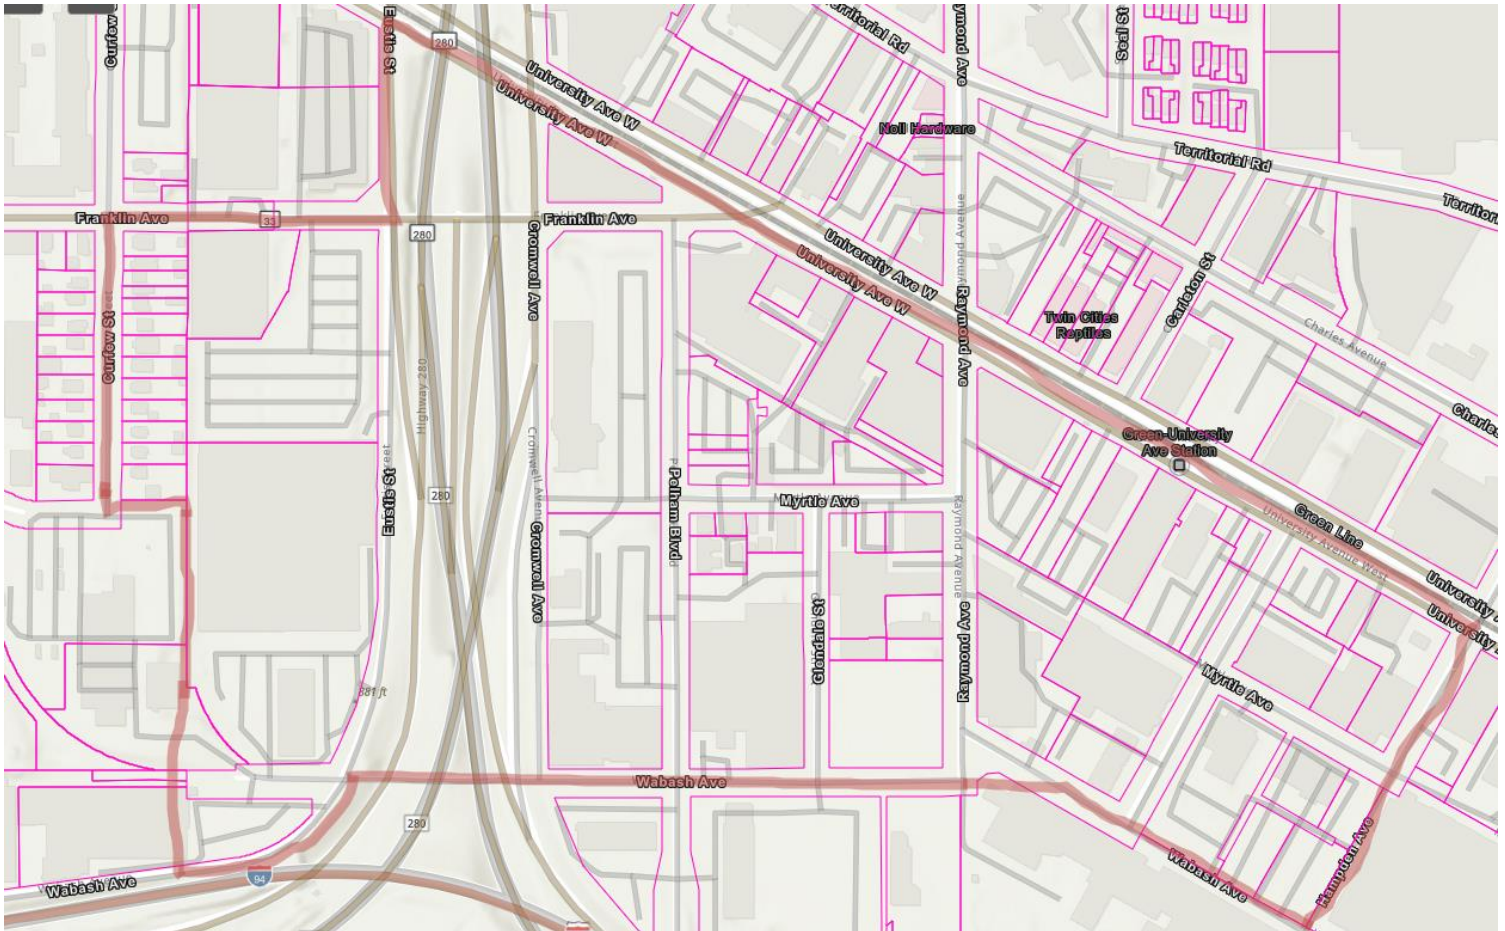

Alternative (Not including YMCA and Landbank Building)

Creative Enterprise Zone entertainment district quadrant three (3) means that portion of the City of Saint Paul lying within and bounded by the following streets: beginning at the intersection of University Avenue West with North Eustis Street, North Eustis Street to Franklin Avenue, Franklin Avenue to Curfew Street, **Curfew Street to a point where Curfew Street and Myrtle Avenue intersect, from the point where Curfew Street and Myrtle Avenue to the west property line of 767 Eustis Street (Parcel ID 322923220007), from the west property line of 767 Eustis Street (Parcel ID 3229232200700) due south to Wabash Avenue, Wabash Avenue to a point where Wabasha Avenue and North Hampden Avenue intersect, the point where Wabasha Avenue and North Hampden Avenue intersect to University Avenue West, and then University Avenue West to North Eustis Street.**