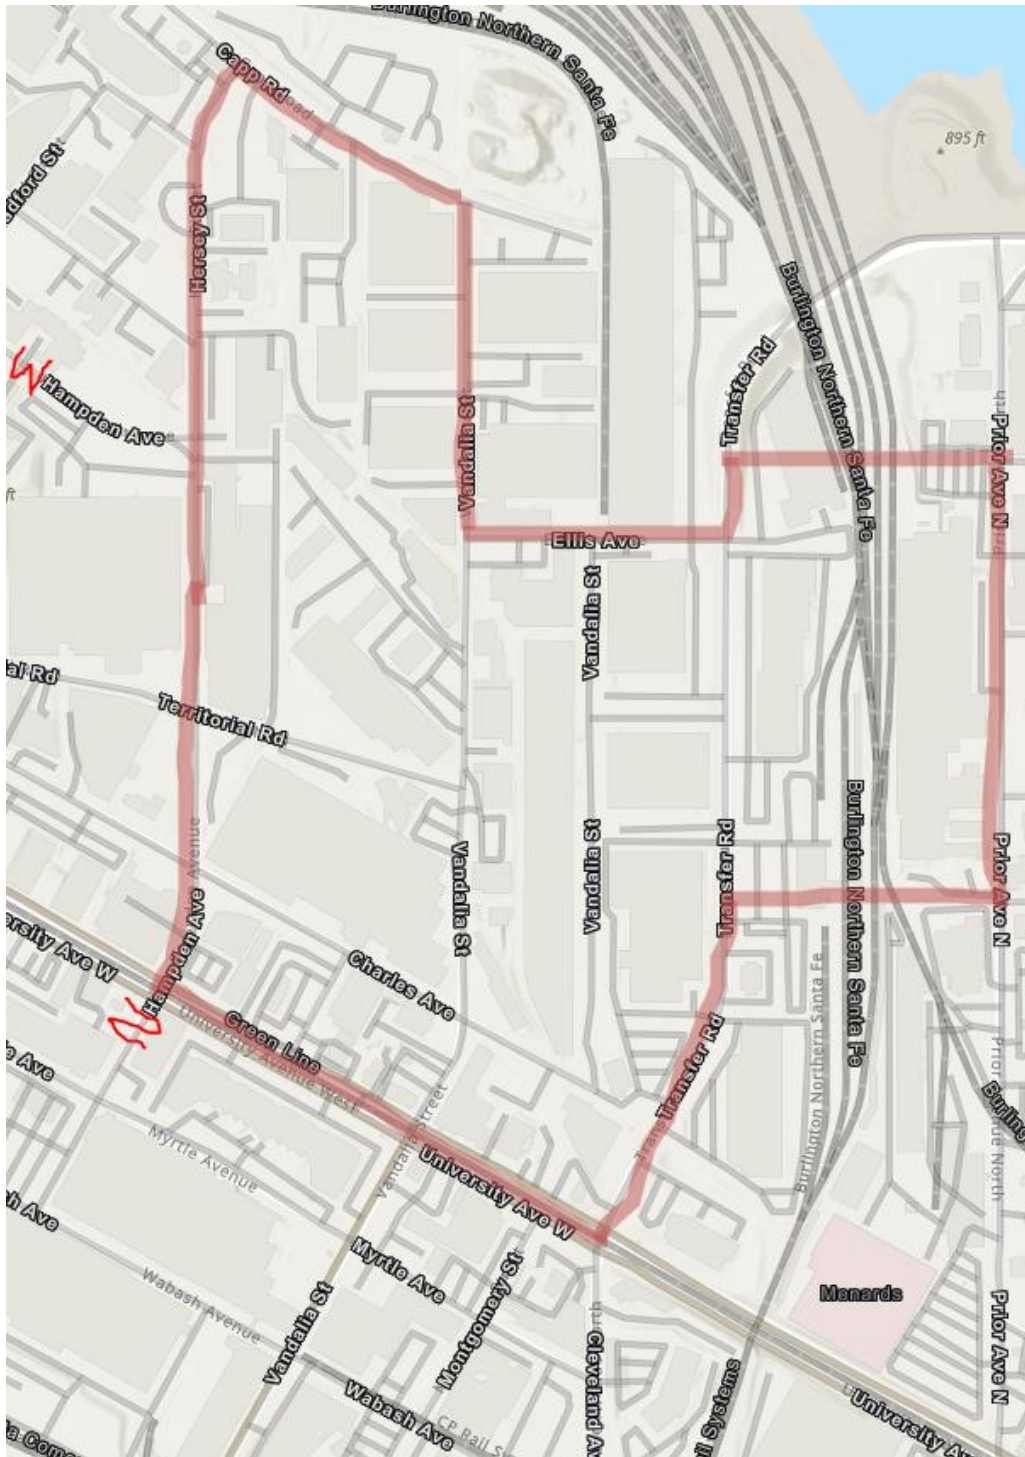

## Quadrant 1 (Northwest Quad)

*Creative Enterprise Zone entertainment district quadrant one (1)* means that portion of the City of Saint Paul lying within and bounded by the following streets: beginning at the intersection of Capp Road North West with Hersey Steet, Capp Road North West as it wraps around South to Wycliff Street continued on to the intersection of Wycliff Street and Hersey Street, and then Hersey St to Capp Road North.

*Creative Enterprise Zone entertainment district quadrant one (1)* also includes that portion of the City of Saint Paul lying within and bounded by the following streets: beginning at the intersection of West Territorial Road with North Hampden Avenue, West Territorial Road to North Eustis Street, North Eustis Street to University Avenue West, University Avenue West to North Hampden Avenue, and then North Hampden Avenue to West Territorial Road.

## Quadrant 2 (Northeast Quad)

*Creative Enterprise Zone entertainment district quadrant two (2)* means that portion of the City of Saint Paul lying within and bounded by the following streets: beginning at the intersection of Transfer Road with University Avenue West, Transfer Road to a point one (1) block due west across the train tracks from West Minnehaha Avenue, from the point one (1) block due west across the train tracks from West Minnehaha Avenue intersecting Transfer Road to the intersection of Prior Avenue North and West Minnehaha Avenue, Prior Avenue North to the intersection of Hewitt Avenue, from the intersection of Prior Avenue North and Hewitt Avenue due west to Transfer Road, Transfer Road south to Ellis Avenue, Ellis Avenue to Vandalia Street, Vandalia Street to Capp Road, Capp Road to Hersey Steet, Hersey Steet across Hampden Avenue West to where it turns into North Hampden Avenue, North Hampden Avenue to University Avenue West, and then University Avenue West to Transfer Road.