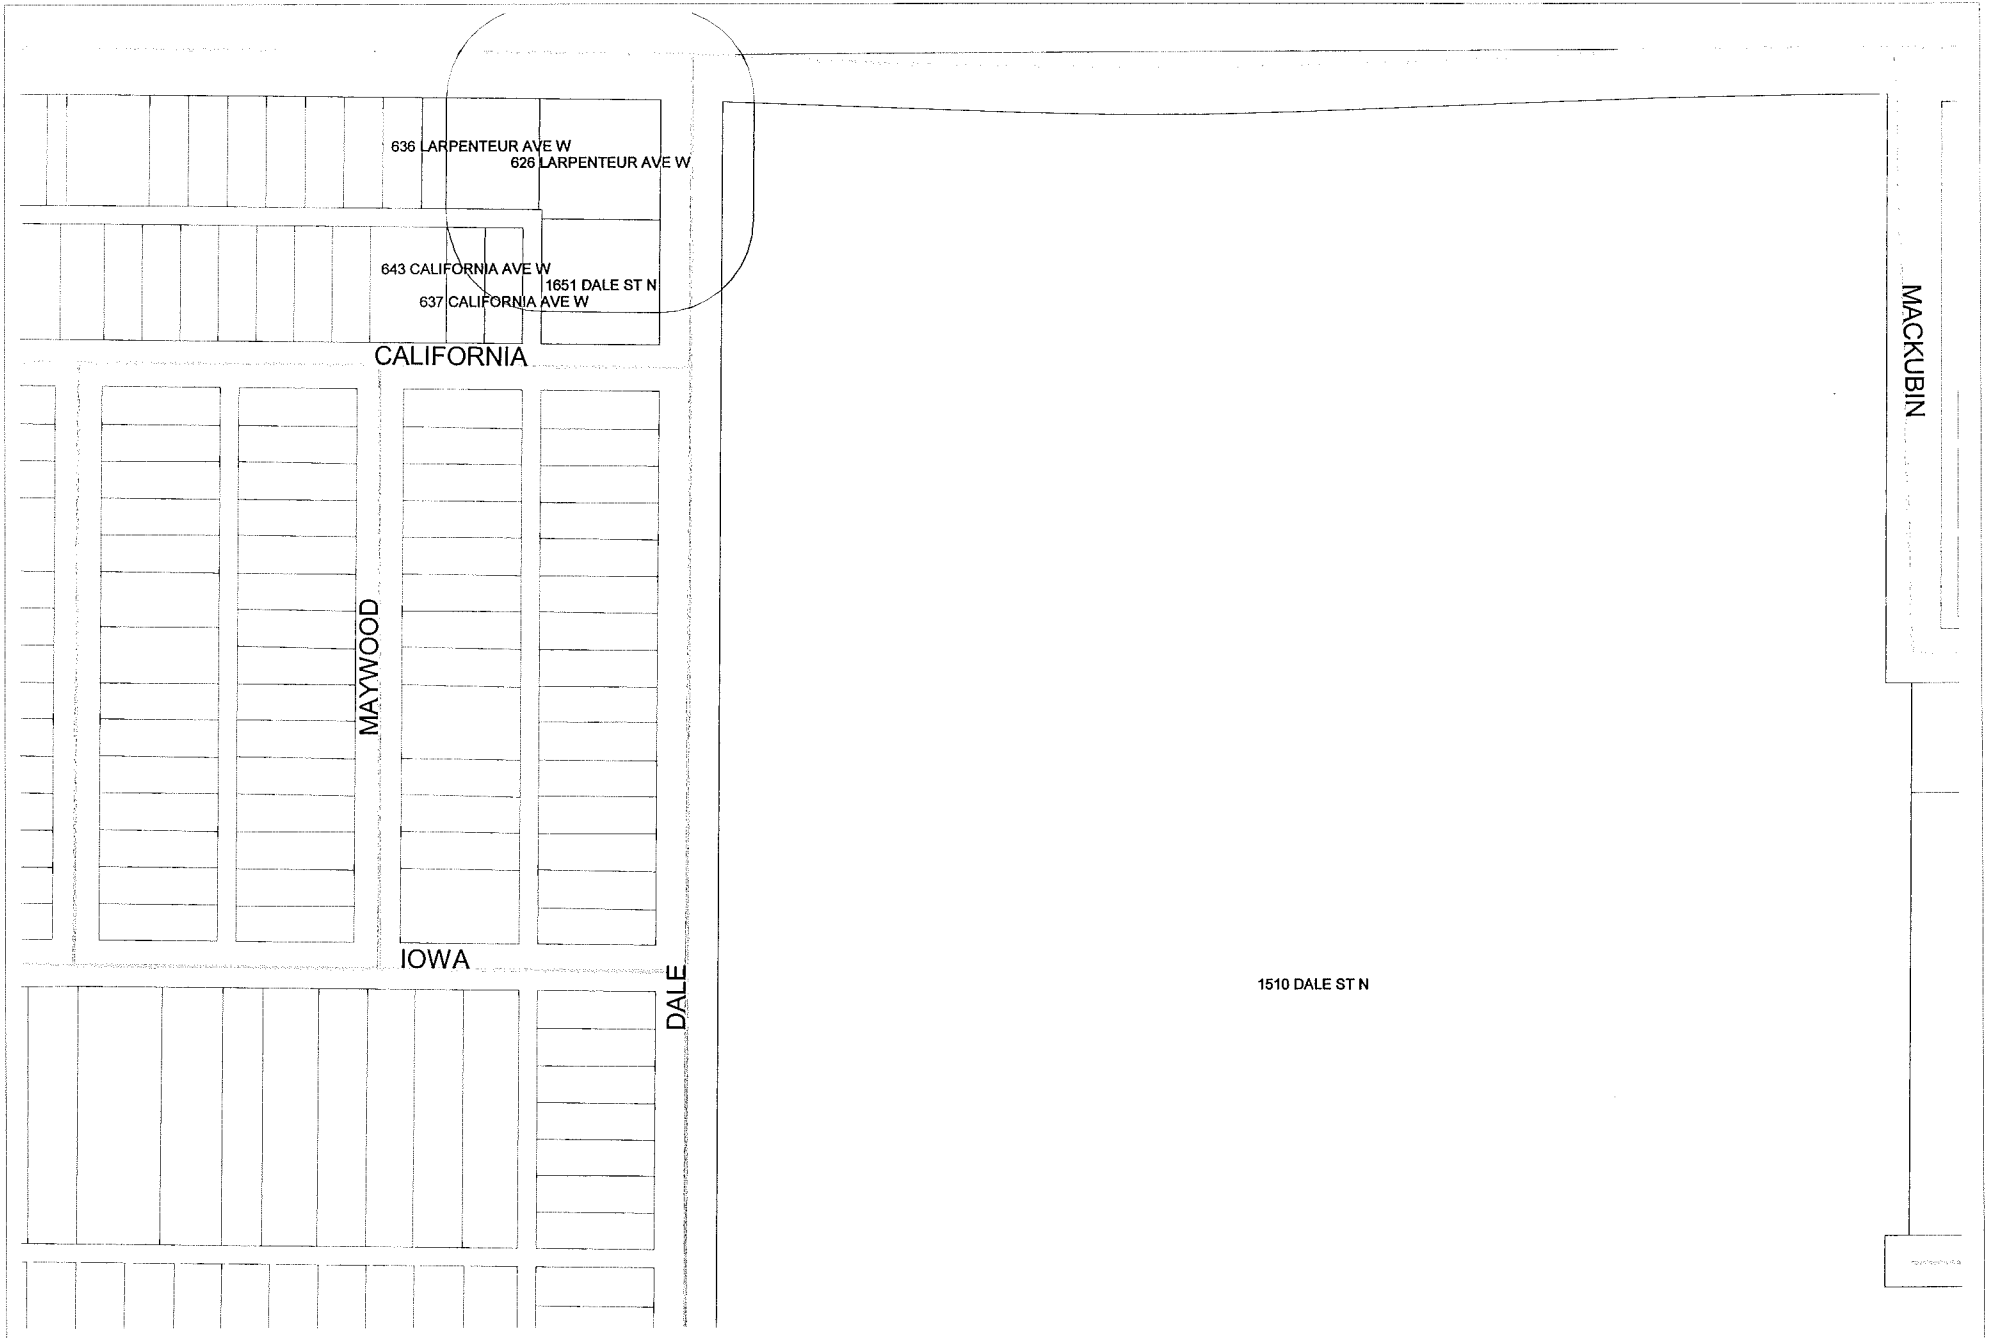

PROPERTY WITHIN 100 FEET OF PARCEL: 626 LARPEN TEUR AVE W

	A	B	C	D
1	PIN	NAME1	ADDRESS	CITY
2	232923110001	Kaliher Family Lmtd Prtnrshp	3833 Waville Rd Ne	Bemidji MN 56601-8986
3	232923110001	Raees Chohan	14360 Washington St Ne	Andover MN 55304-6778
4	232923110002	Johal Properties Inc	1651 6th St E	West Fargo ND 58078-2523
5	232923110043	Janet L Langer	643 California Ave W	Saint Paul MN 55117-3406
6	232923110043	Patricia J Fife/Perry P Langer / Langer	6413 Langer Cir	Hugo MN 55038-7732
7	232923110044	Bennett E Goltz	637 California Ave W	Saint Paul MN 55117-3406
8	232923110198	Brent C Fredrickson/Heather N Fredrickson	1651 Dale St N	St Paul MN 55117-3414
9	242923220002	German Evan Lutheran & St John Congregation Trustee	1510 Dale St N	St Paul MN 55117-3409