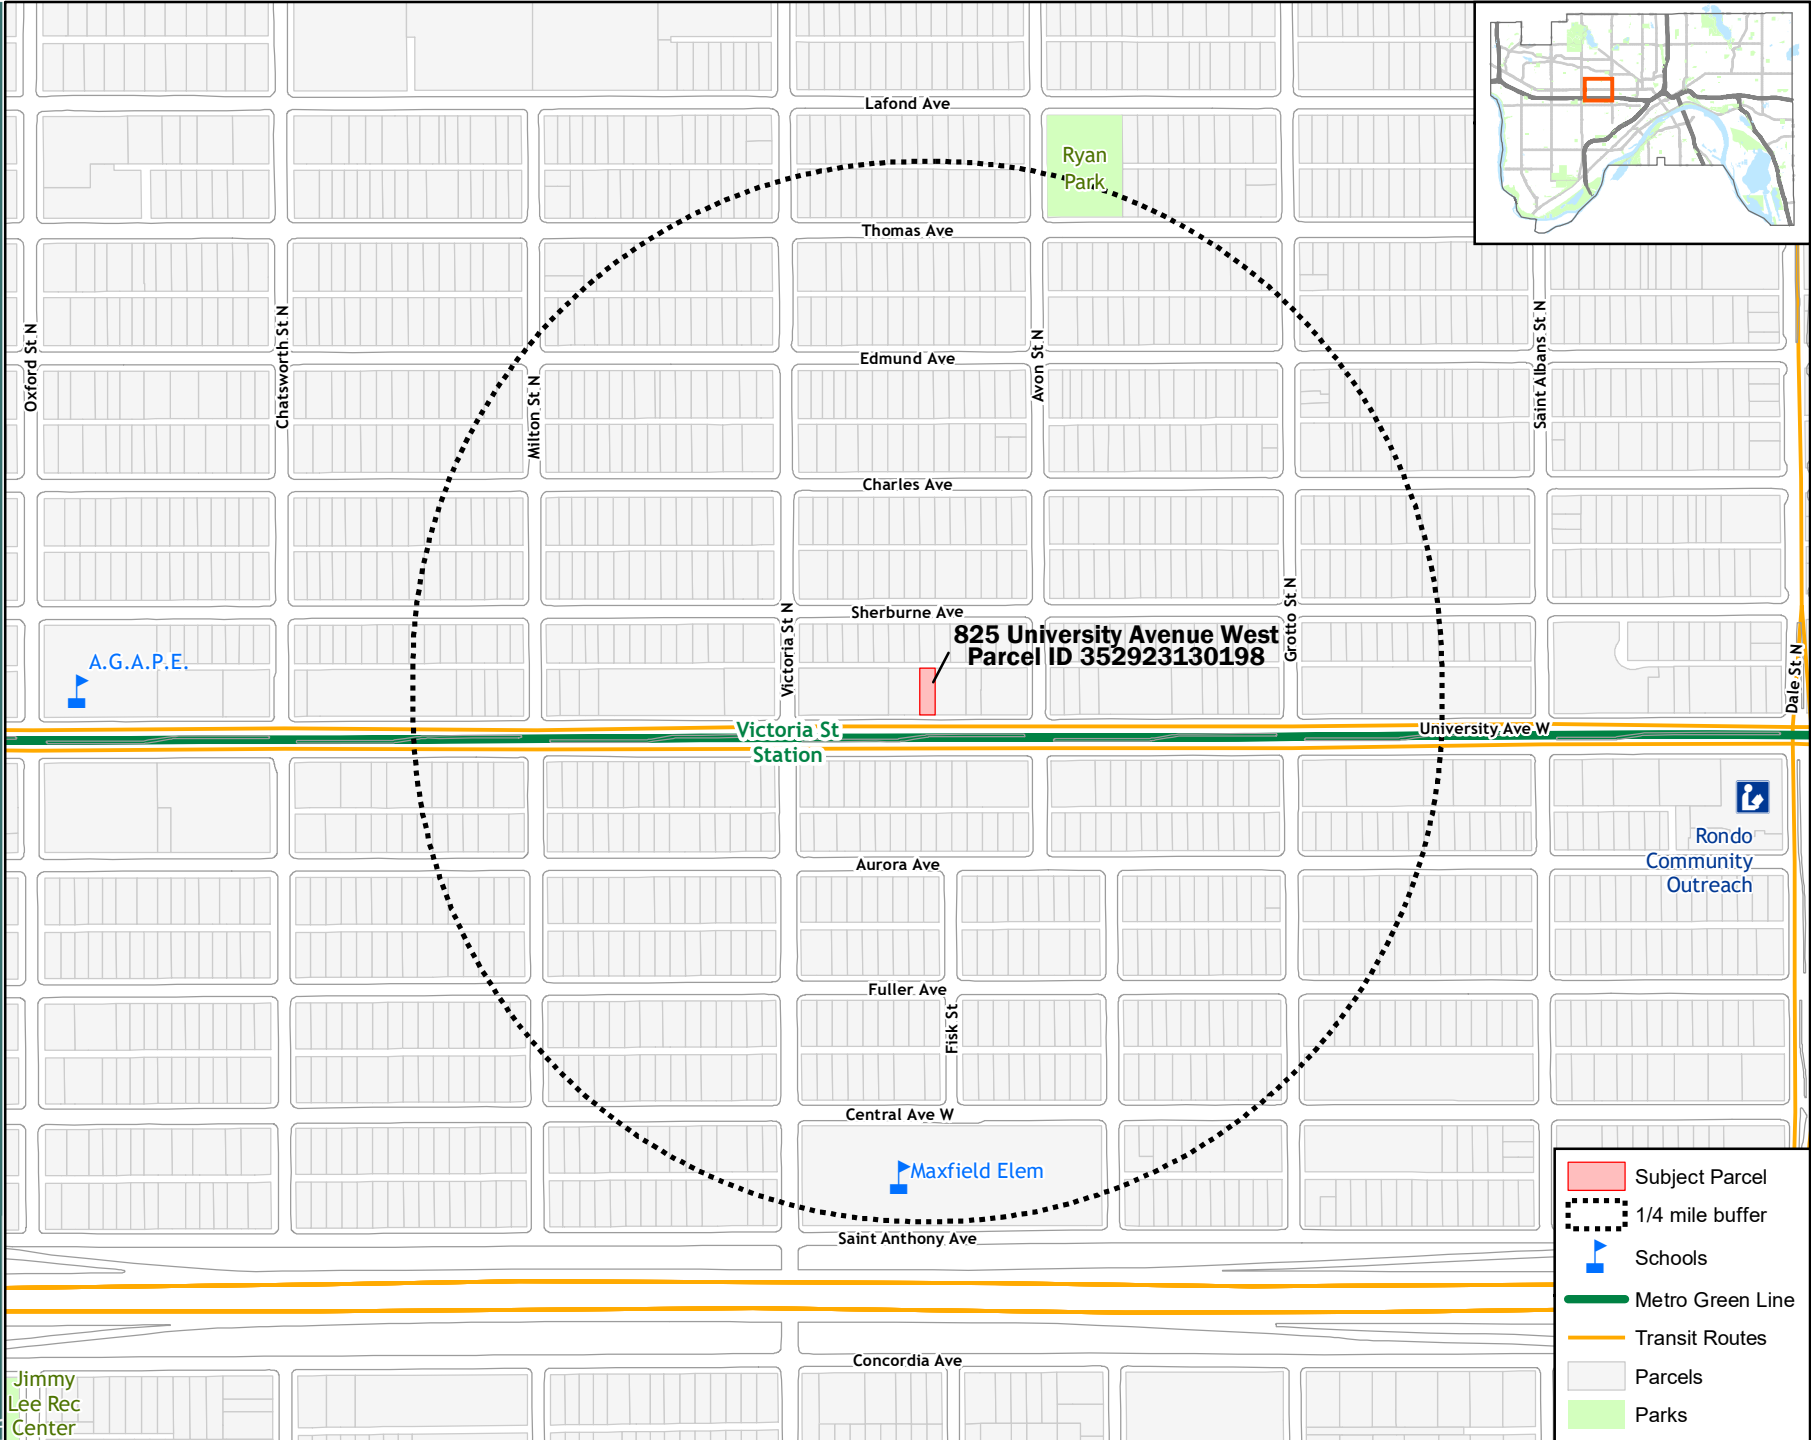

Victoria Theater Arts Center

Jimmy Lee Rec Center

- Subject Parcel
- 1/4 mile buffer
- Schools
- Metro Green Line
- Transit Routes
- Parcels
- Parks

Source: Saint Paul Departments of Planning and Economic Development, Parks