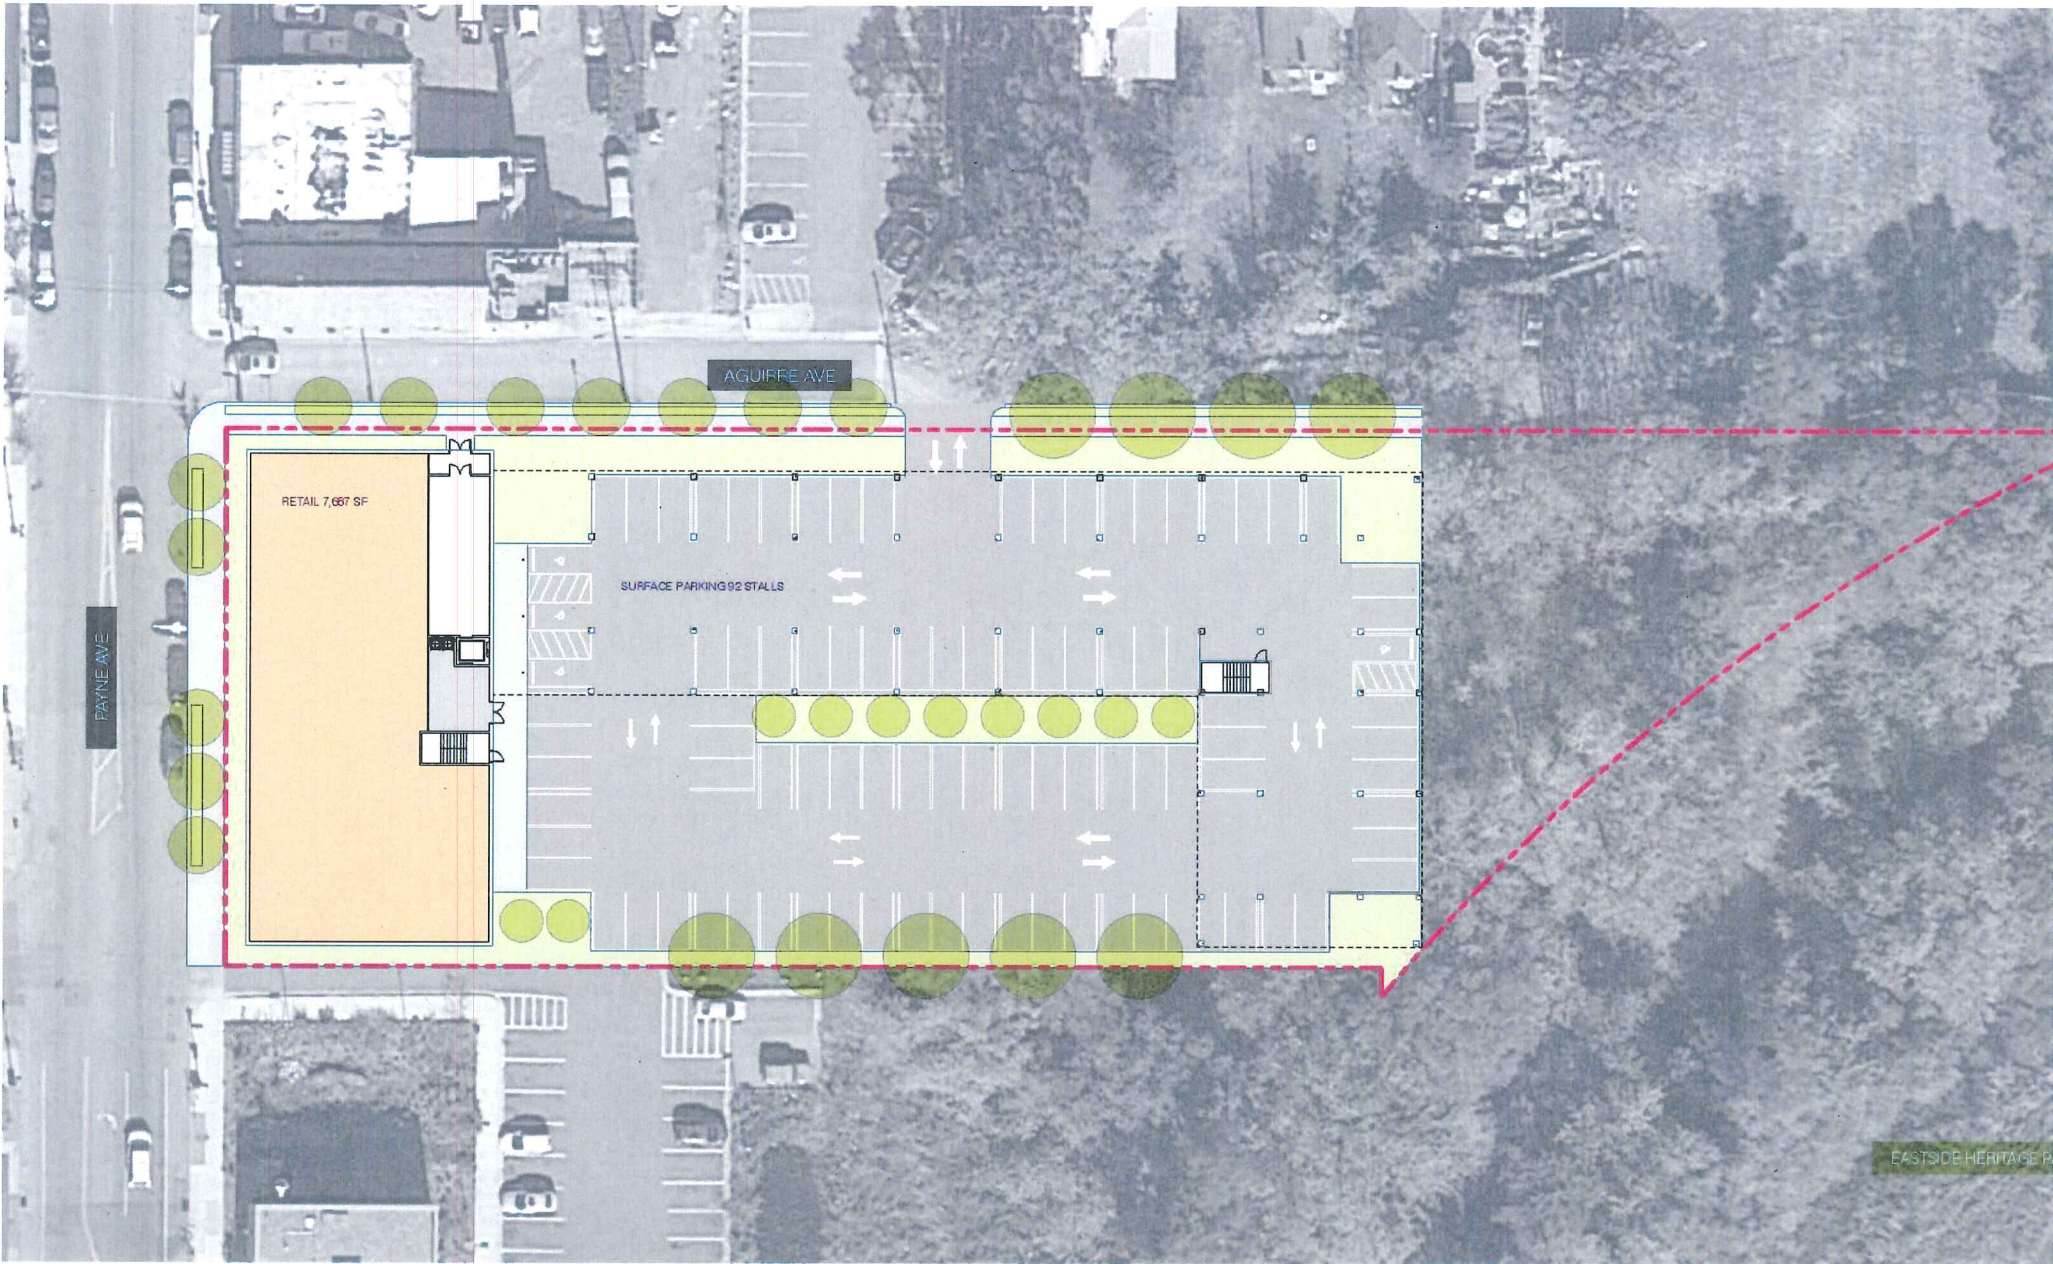

BRODD

848 Payne Ave - Mixed Use - Concept Plans

ST. PAUL, MN | 05.24.2016 | 16-0526

CONC

BRODD

848 Payne Ave - Mixed Use - Concept Plans

ST. PAUL, MN | 05.24.2016 | 16-0526