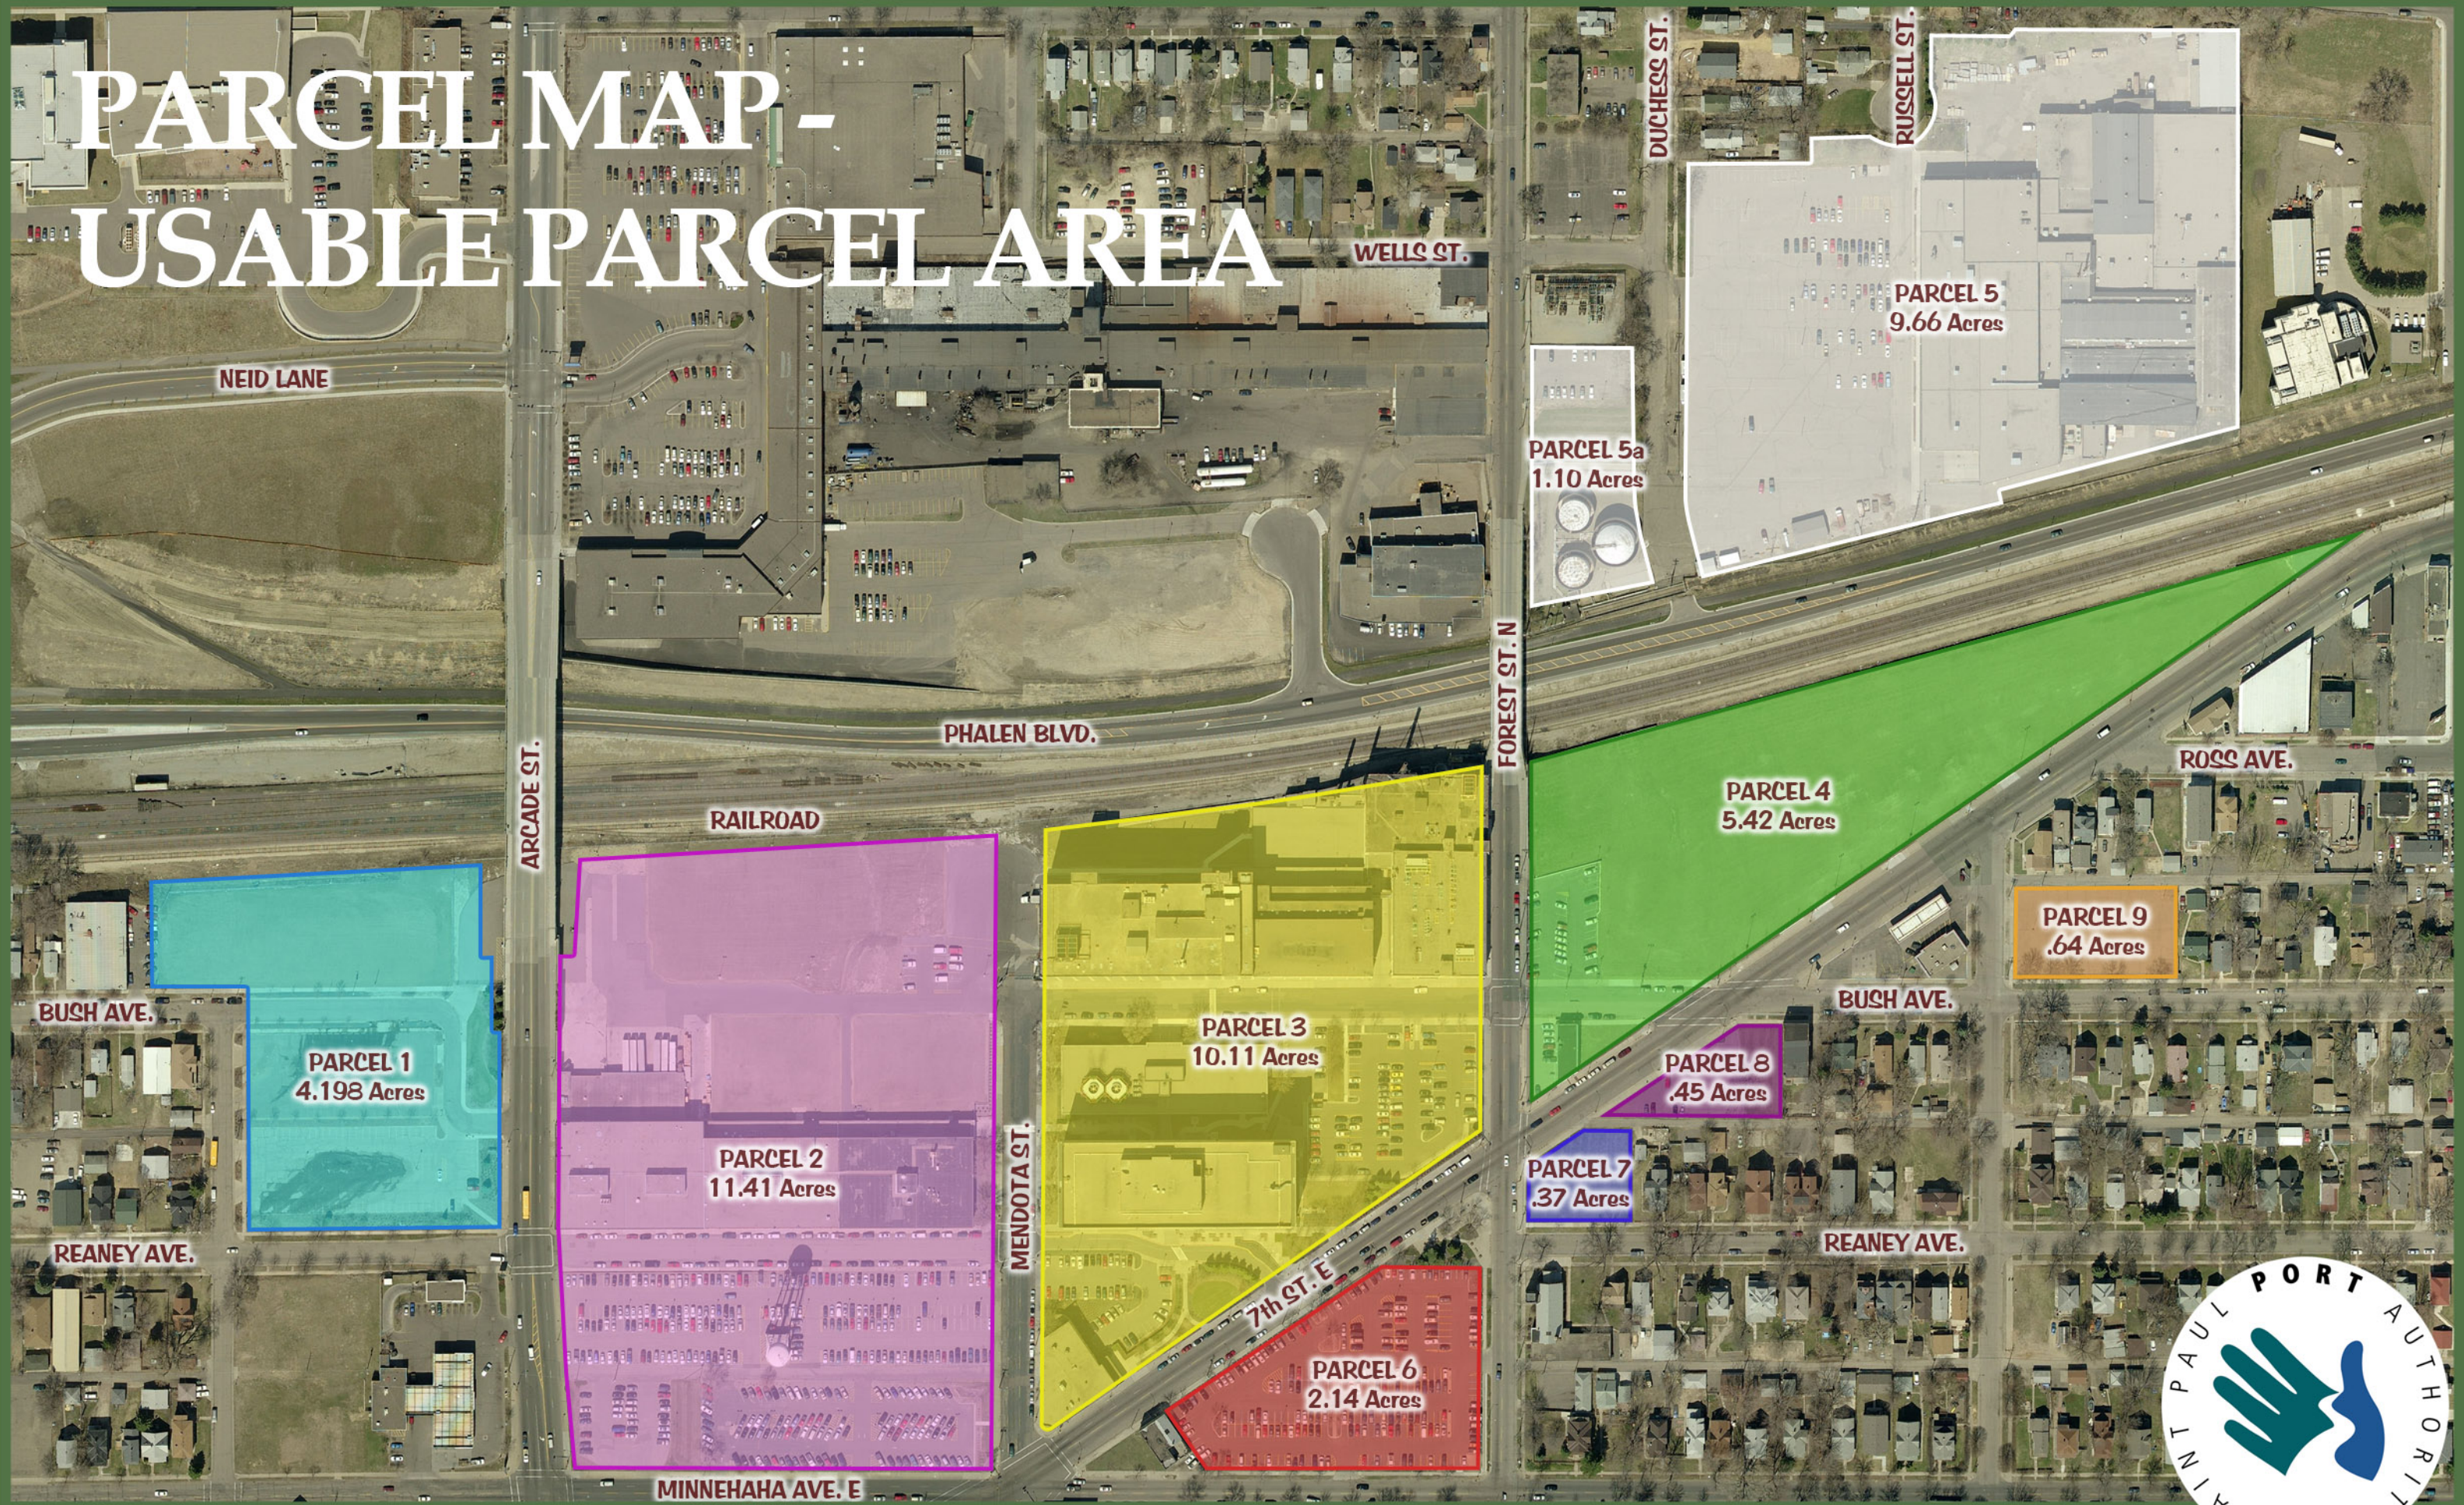

PARCEL MAP - USABLE PARCEL AREA

SAINT PAUL, MINNESOTA

0 50 100 200 Feet