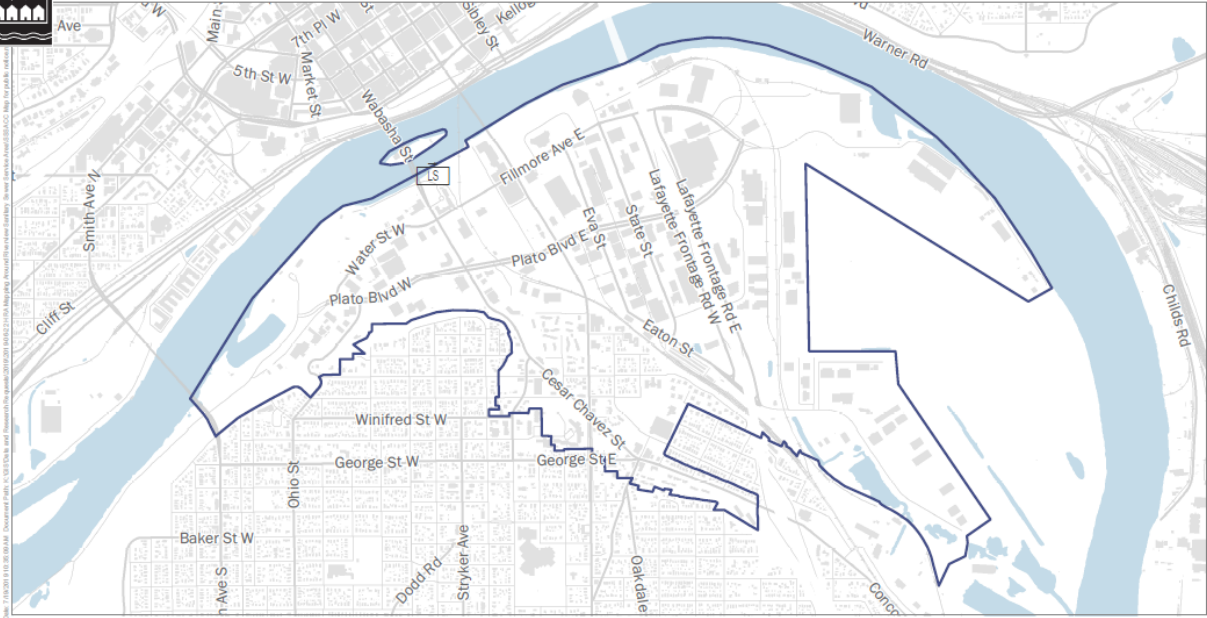

Riverview Special Sanitary Sewer Availability Connection Charge (SSSACC) district (proposed)

Boundary of the Riverview Special Sanitary Sewer Availability Connection Charge (SSSACC) district (proposed) Riverview Lift Station