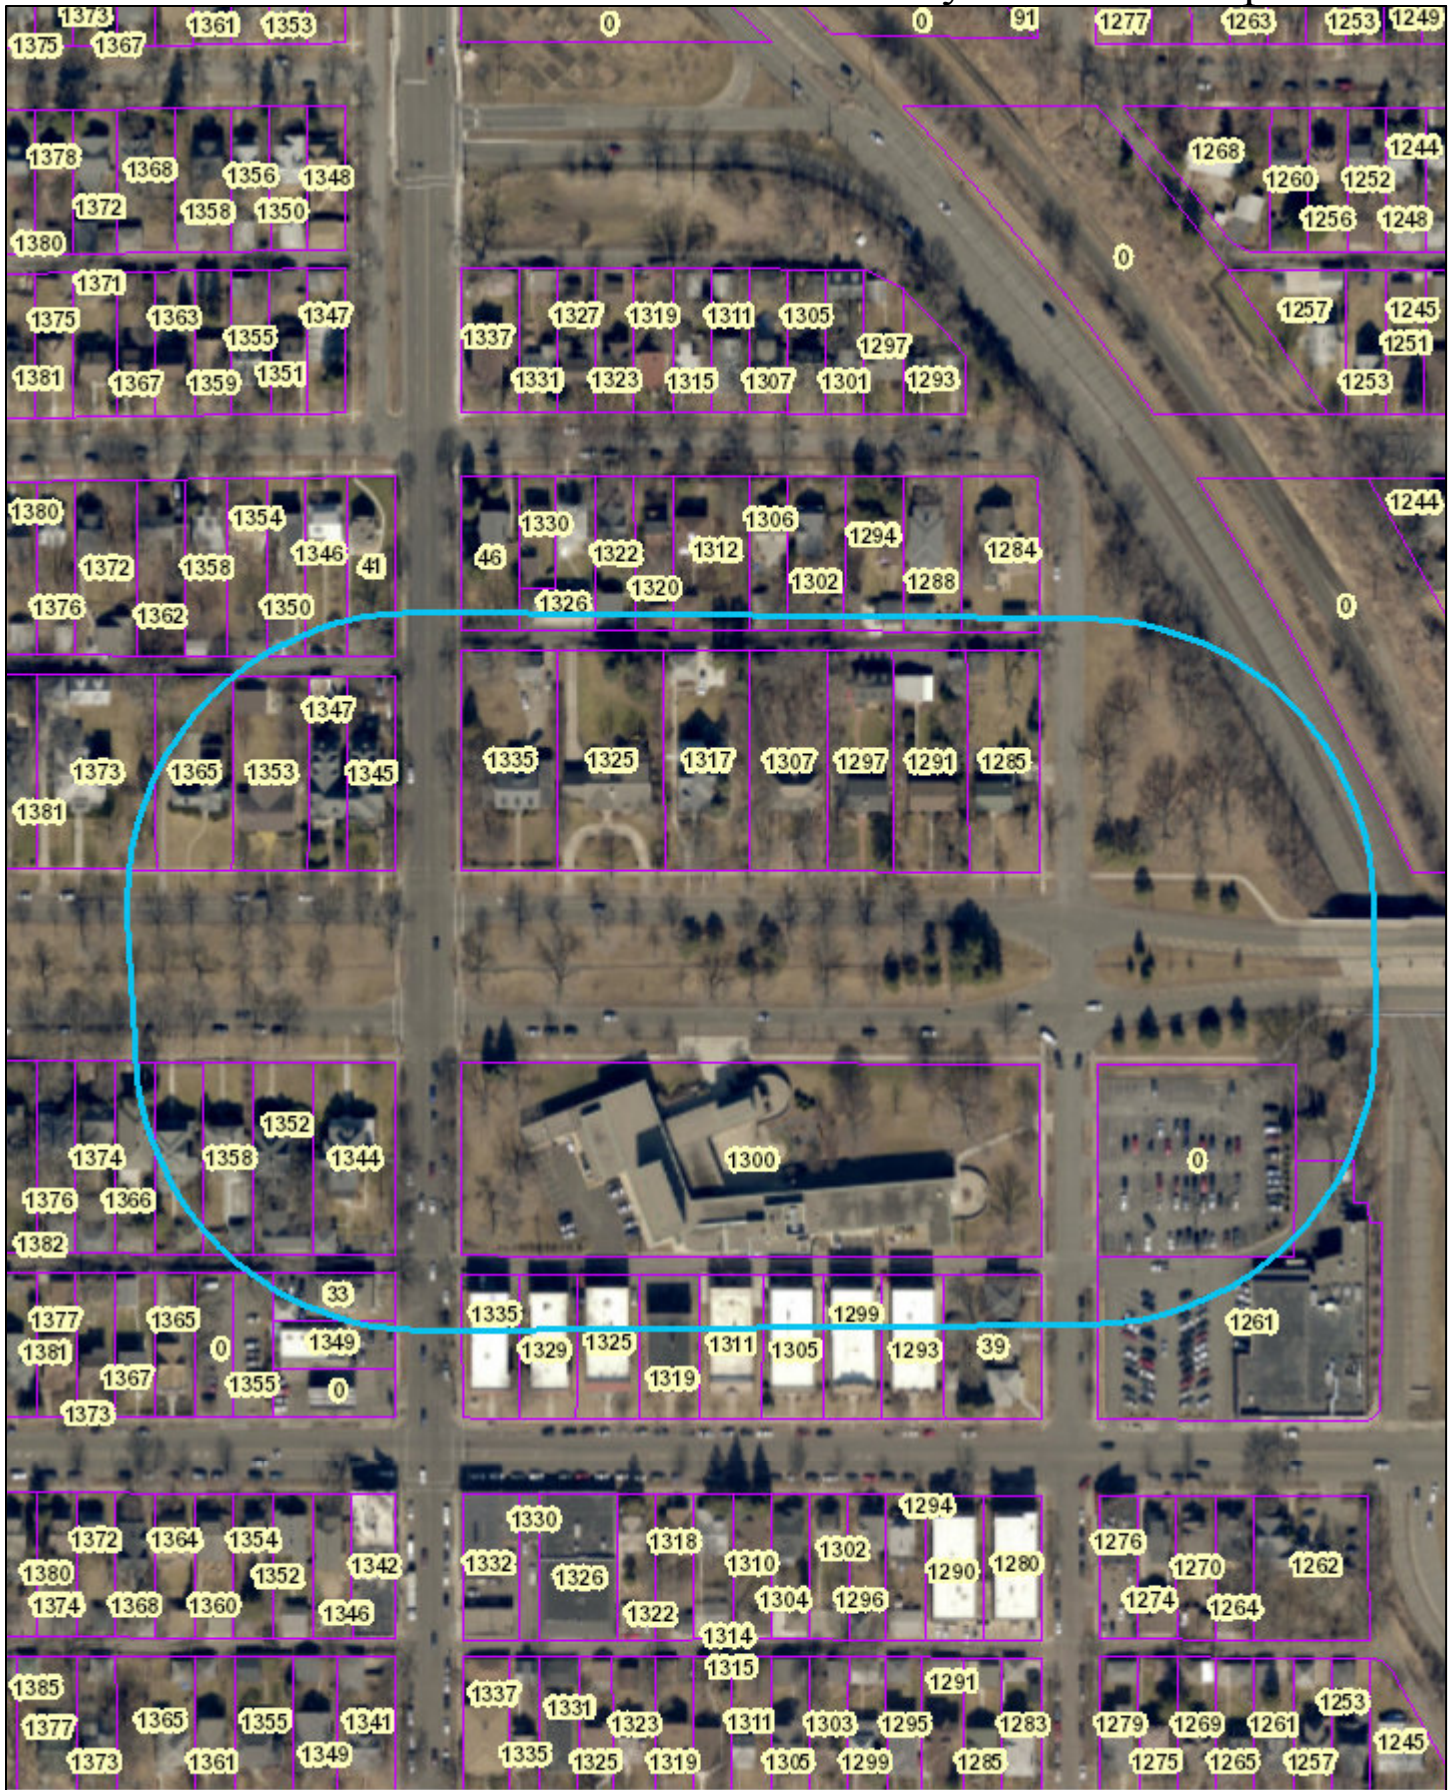

On Summit Ave. from Hamline Ave to Syndicate St. Map

0.00 0.02 Miles

Date: 7/23/2019 Time: 8:27:09 AM

Service Layer Credits: City of Saint Paul - Public Works

The City of Saint Paul Office of Technology cannot accept any responsibility for errors, omissions, or positional inaccuracy in this map.