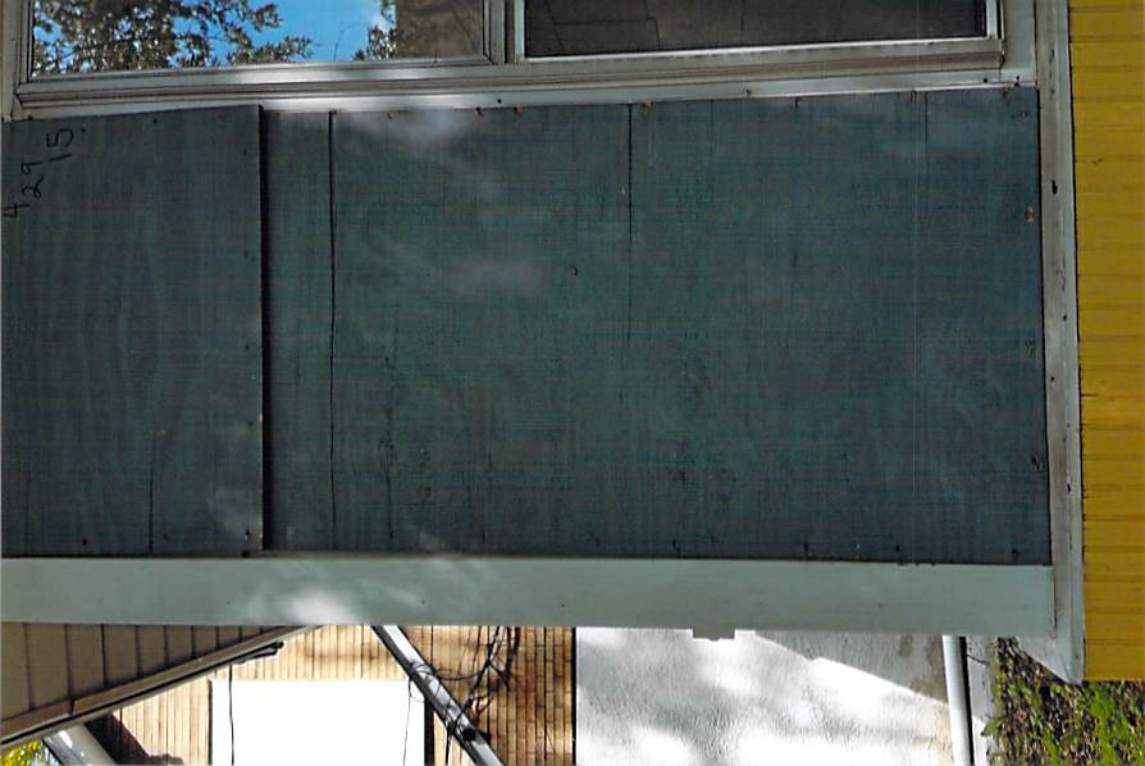

SPENCER SHEATHING

SPENCER SHEATHING

SPENCER SHEATHING

CONFORMS

EMERALD INTL

EMERALD SHEATHING

EMERALD SHEATHING

429
15.

51
69

A photograph of a yellow building with vertical siding and a white roofline. A large grey garage door is centered on the front facade, framed by a white border. Above the top edge of the garage door frame, the number '812' is printed in black. The garage door has three horizontal panels. On the right side of the door, there is a small, rectangular, blue-painted area that appears to be a patch or a small window. The building is set on a concrete driveway with some weeds growing between the cracks. To the left, there are green bushes and trees in the background.