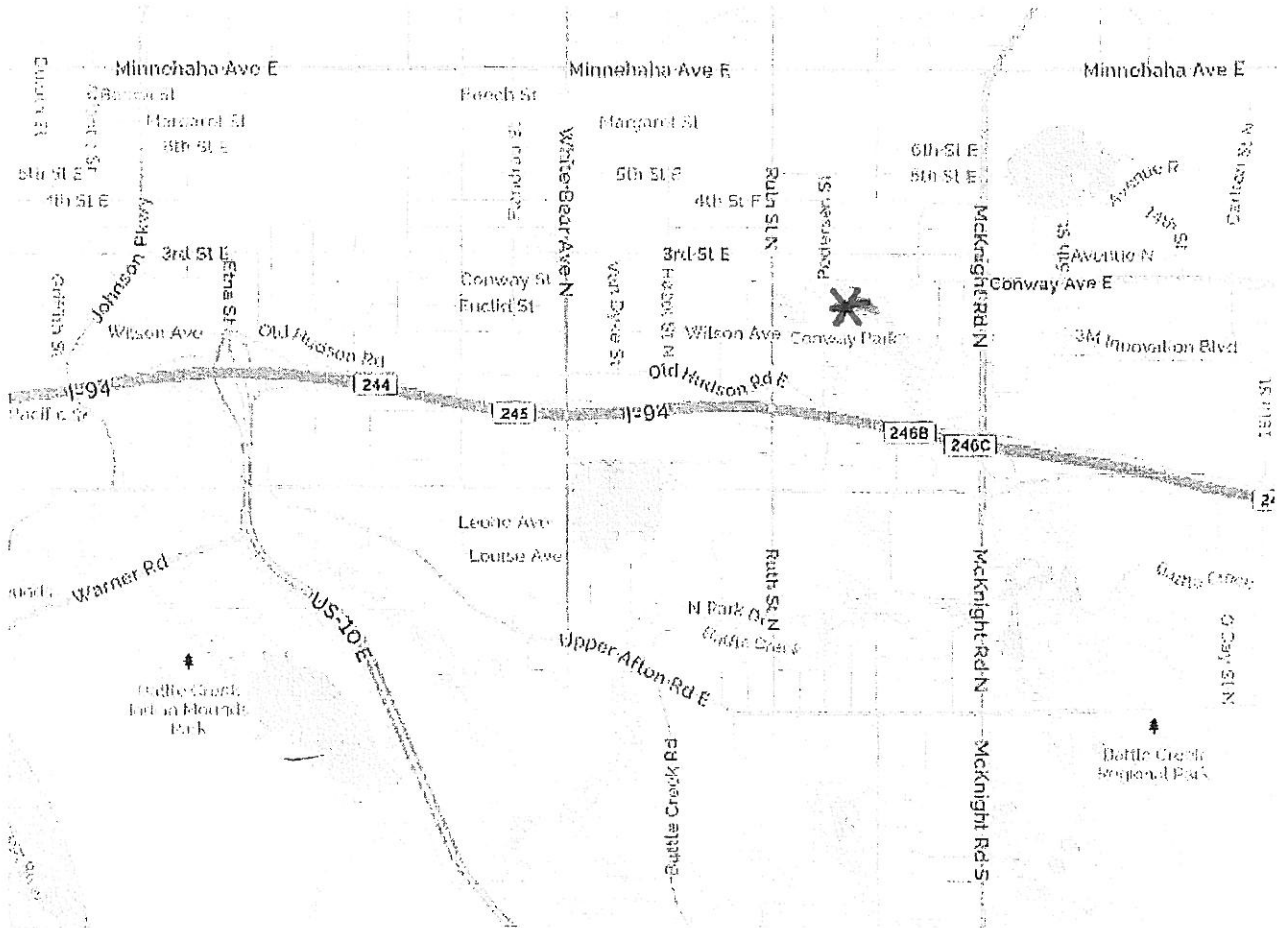

2757 Hudson Rd

Saint Paul | MN 55144

Handwritten initials

Book a hotel tonight and save with some great deals!
(1-877-577-5766)

Car trouble mid-trip? MapQuest Roadside Assistance is here:
(1-888-461-3625)

Google Maps 2757 Hudson Rd

ly limit

Imagery ©2017 DigitalGlobe, U.S. Geological Survey, Map data ©2017 Google 100 ft

2757 Hudson Rd
Oakdale, MN 55128

At this location

Absolute Towing & Recovery Inc.

2757 Hudson Rd