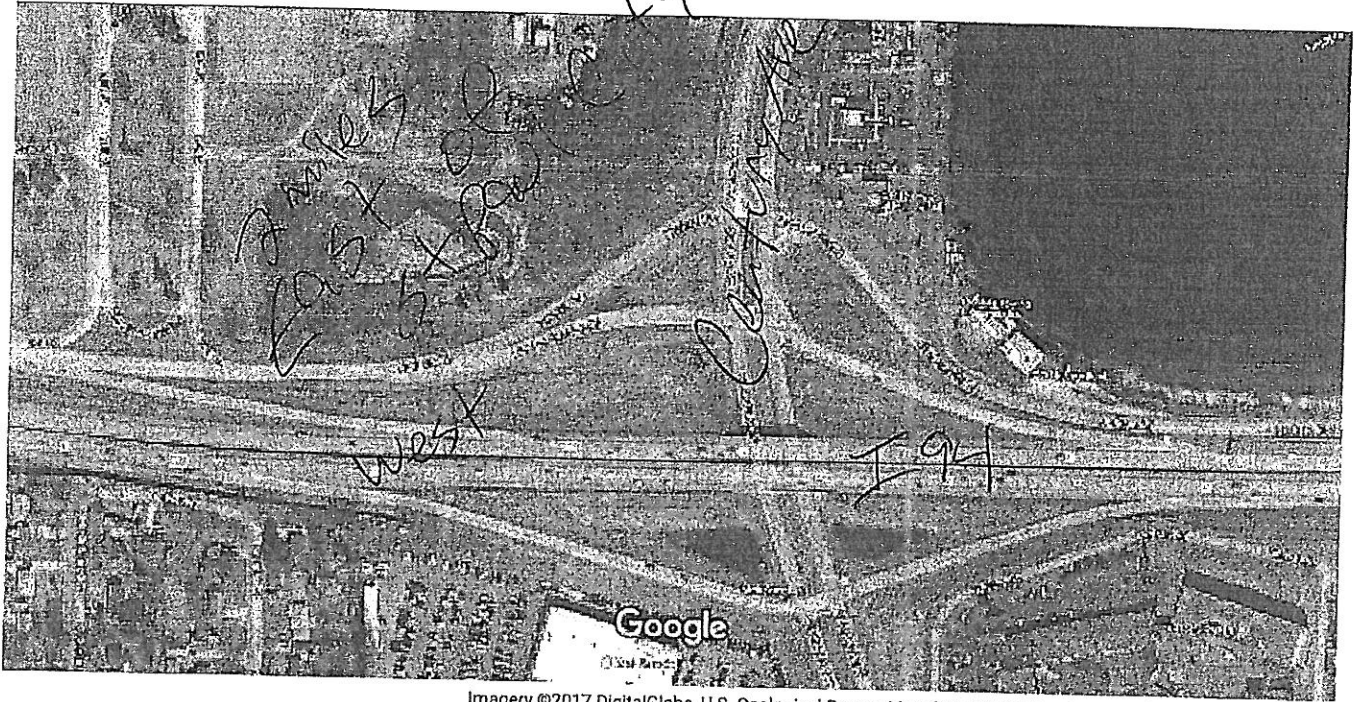

2757 Hudson Rd

Saint Paul | MN 55144

Handwritten initials

Book a hotel tonight and save with some great deals!
(1-877-577-5766)

Car trouble mid-trip? MapQuest Roadside Assistance is here:
(1-888-461-3625)

Google Maps 2757 Hudson Rd

ly limit

Imagery ©2017 DigitalGlobe, U.S. Geological Survey, Map data ©2017 Google 100 ft

2757 Hudson Rd
Oakdale, MN 55128

At this location

Absolute Towing & Recovery Inc.

2757 Hudson Rd