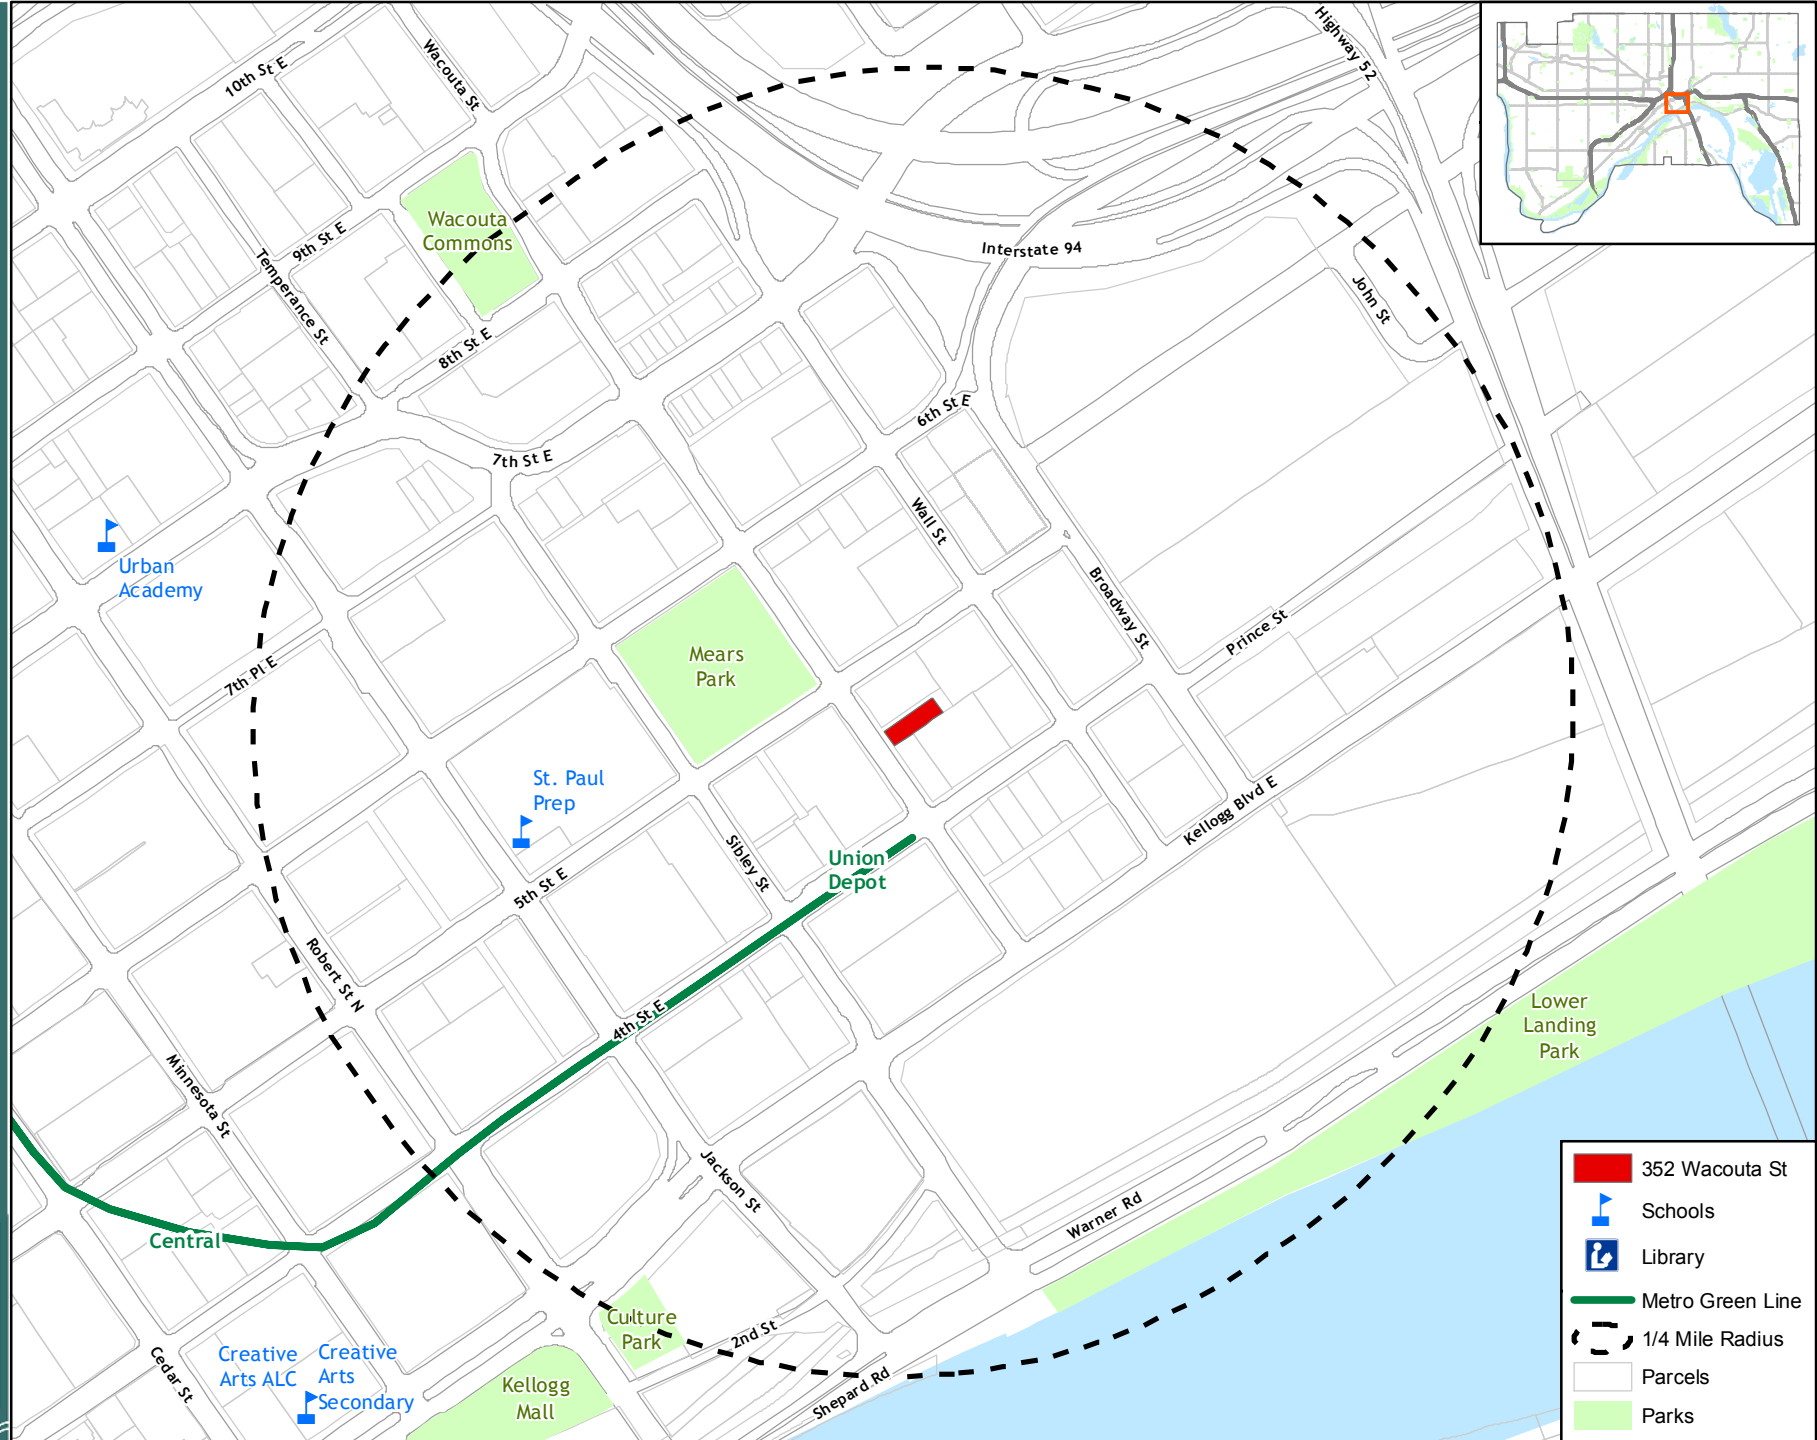

352 Wacouta St

-  352 Wacouta St
-  Schools
-  Library
-  Metro Green Line
-  1/4 Mile Radius
-  Parcels
-  Parks